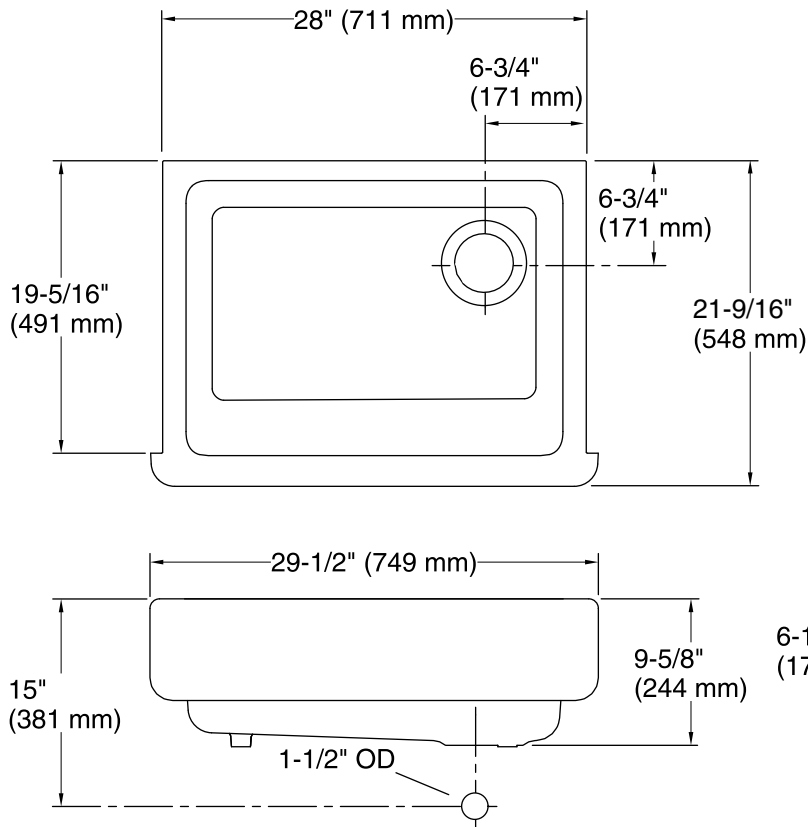

Whitehaven®
Under-mount Apron Front Kitchen Sink
K-6486

Features

- 30-inch minimum base cabinet width.
- Acid-resistant enamel finish.
- Under-mount.
- Single bowl.
- No faucet holes.
- Offset drain basin slopes toward drain to minimize water from pooling.

Technical Information

All product dimensions are nominal.

Bowl configuration:	Single
Installation:	Under-mount
Min. base cabinet width:	30" (762 mm)
Bowl area (Only)	Length: 24-3/4" (629 mm) Width: 18-1/16" (459 mm) Bowl depth: 9" (229 mm)
Drain hole:	3-5/8" (92 mm)
Template:	1156909-7, required, included 1211543-7, required, included

IMPORTANT! The distance from the top edge of the cabinet to the top of the cabinet door must be at least 7" (178 mm) to install this sink.