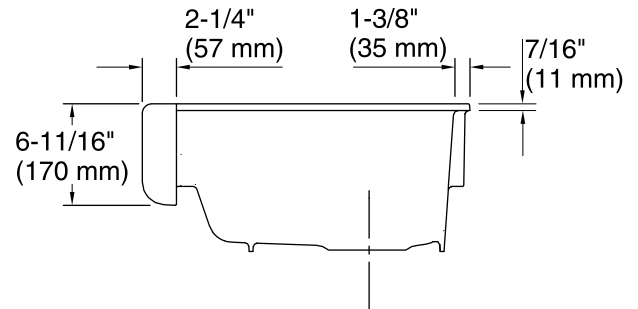

Technical Information

All product dimensions are nominal.

Bowl configuration:	Single
Installation:	Under-mount
Min. base cabinet width:	30" (762 mm)
Bowl area (Only)	Length: 24-3/4" (629 mm) Width: 18-1/16" (459 mm) Bowl depth: 9" (229 mm)
Drain hole:	3-5/8" (92 mm)
Template:	1156909-7, required, included 1211543-7, required, included