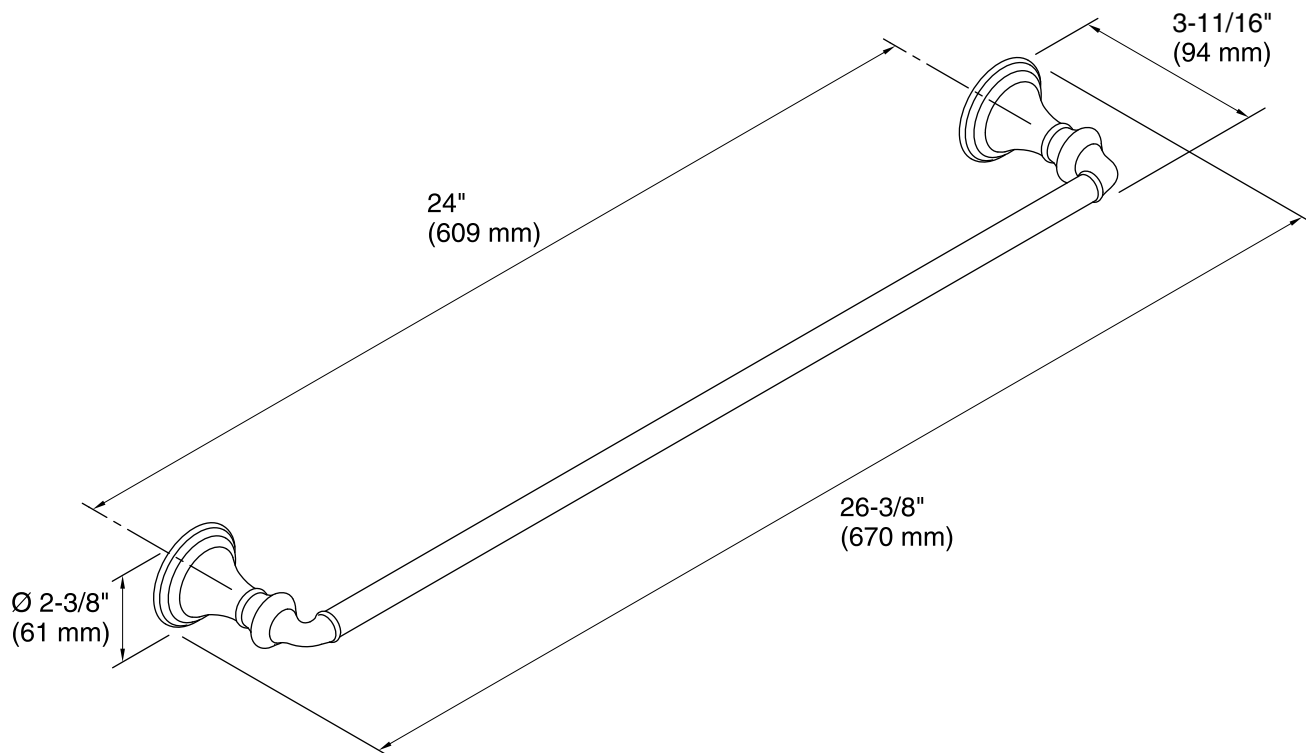

Technical Information

All product dimensions are nominal.

Notes

Install this product according to the installation guide.

CAUTION: Risk of personal injury. Do not install these products in any area where they are likely to be used inadvertently as a grab bar or support bar. These products are not designed or intended for use as a grab bar or support bar.