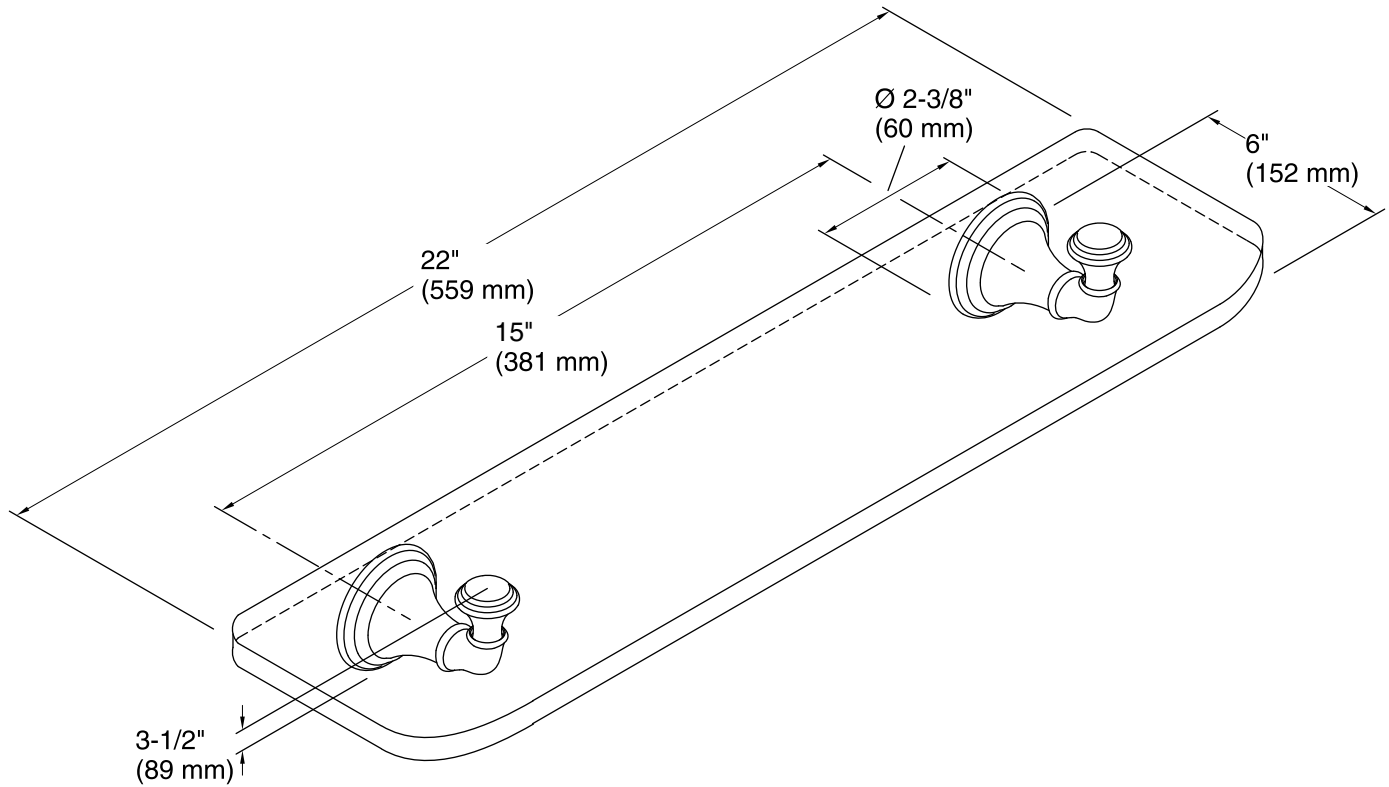

Features

- KOHLER finishes resist corrosion and tarnish.
- Distinctive 22- inch shelf.
- Coordinates with other products in the Devonshire collection.
- 22" (559 mm) x 6" (152 mm) x 2-3/8" (60 mm)

Material

Technical Information

All product dimensions are nominal.

Notes

Install this product according to the installation guide.