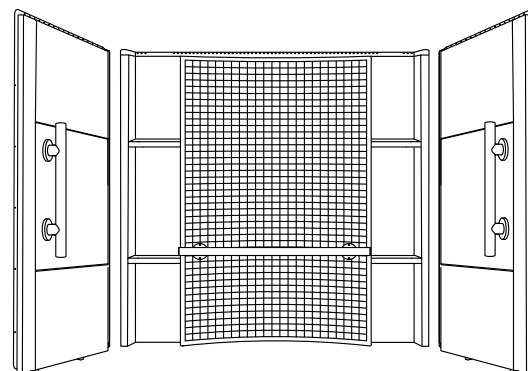

A KOHLER COMPANY

**Accord®**

60" Bath/Shower Wall Set w/Grab Bars  
**71164103-N**

**Features**

- Modular design allows it to be moved around corners and through doorways with ease.
- Durable high-gloss finish.
- Geometric back wall provides visual interest and ample storage.
- Includes factory-installed Age-in-Place grab bars in Nickel finish.
- Must be used with Accord® 36" bath.

**Material**

- Compression-molded from our exclusive Vikrell® material.

**Installation**

- Three-piece modular design with pivot "snap together" installation.
- Caulkless seam installation.

**Recommended Accessories**

- 5325EZ-57 Frameless Sliding Bath Door
- 5425-57 Frameless Sliding Bath Door
- 5425-59 Frameless Sliding Bath Door
- 5427-59 Frameless Sliding Bath Door
- 542808-59 Frameless Sliding Bath Door
- 80001012 12" Grab Bar
- 80001018 18" Grab Bar
- 80001024 24" Grab Bar
- 80011032 32" Grab Bar
- 80001036 36" Grab Bar
- 80012134 34" Grab Bar