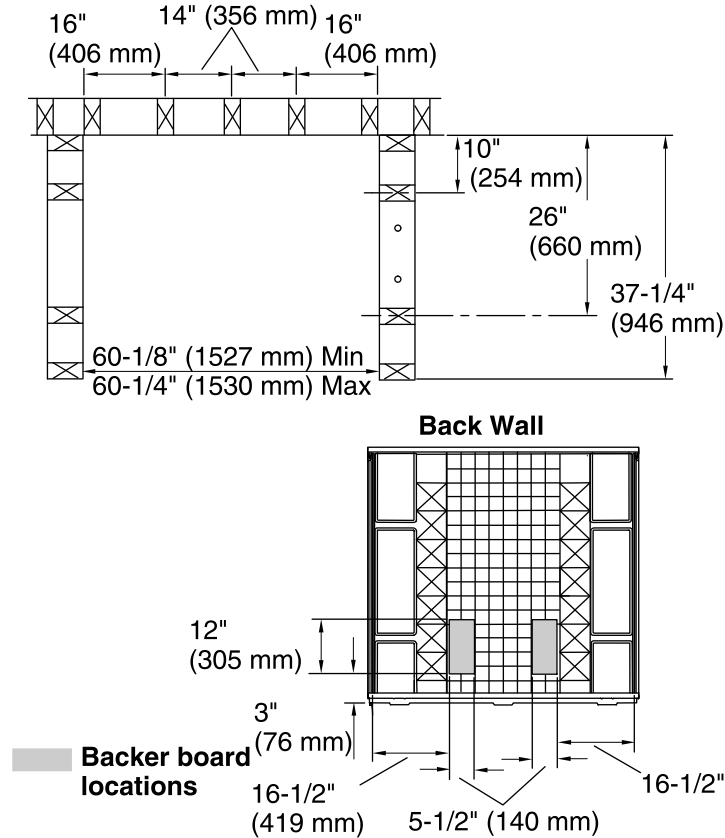

**Technical Information**

All product dimensions are nominal.

Installation: 3-Wall Alcove

Door height required: 55-7/8" (1419 mm)

Door width required: 56-3/4" (1441 mm)

**Notes**

Install this product according to the installation instructions.