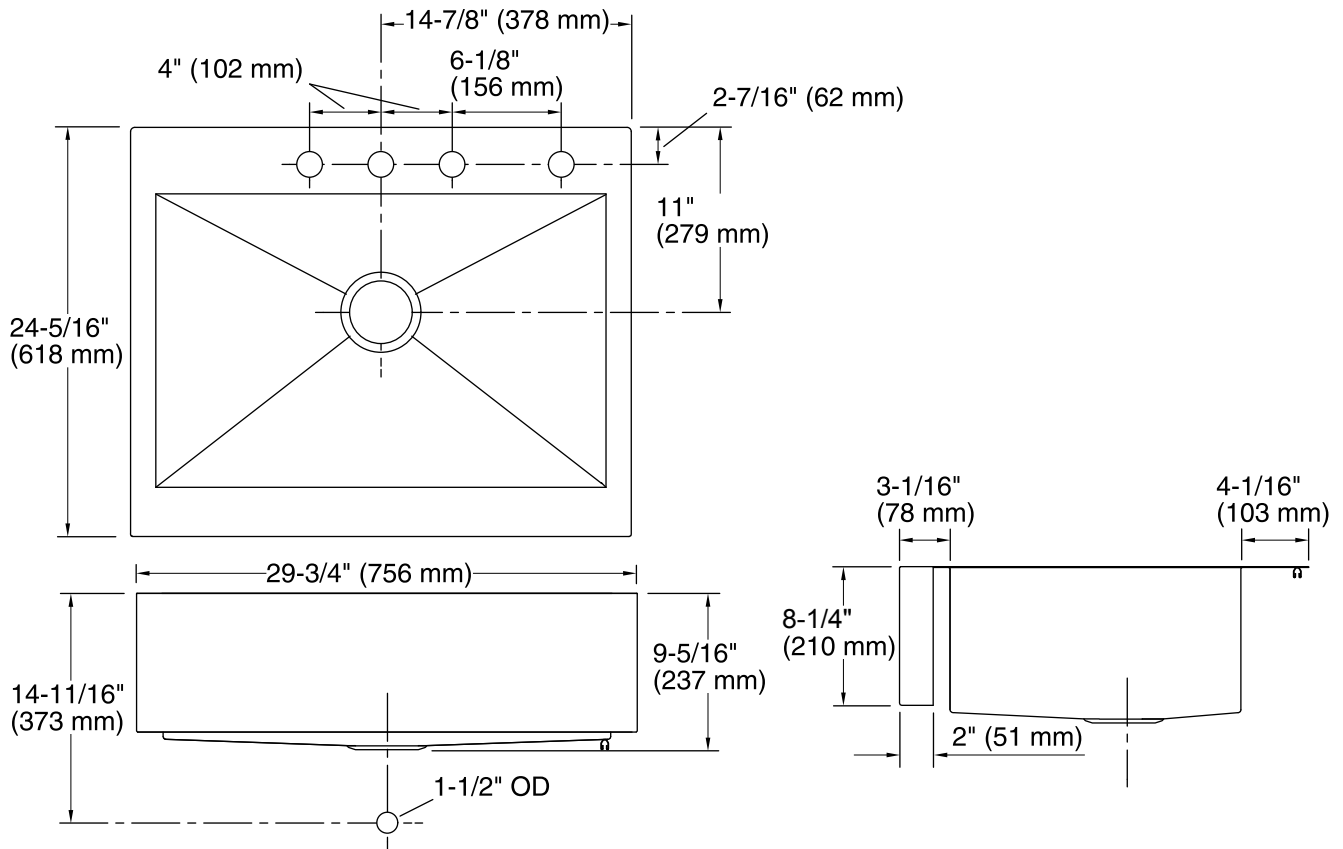

Vault™

Top-mount Apron Front Kitchen Sink
K-3935-4

Features

- 30-inch minimum base cabinet width.
- 18-gauge stainless steel.
- Top-mount.
- Medium single bowl.
- Three faucet holes with one accessory hole to the right.
- With integral shortened self-trimming apron.
- SilentShield® sound-absorption technology offers quieter performance.
- 29-3/4" (756 mm) x 24-5/16" (618 mm)

Lifetime Limited Warranty for KOHLER® Stainless Steel Sinks

See website for detailed warranty information.

Technical Information

All product dimensions are nominal.

Bowl configuration:	Single
Installation:	Top-mount
Min. base cabinet width:	30" (762 mm)
Bowl area (Only)	Length: 26-1/2" (673 mm) Width: 17-3/16" (437 mm) Bowl depth: 9" (229 mm)
Number of deck holes:	4
Faucet hole(s):	1-7/16" (37 mm)
Drain hole:	3-5/8" (92 mm)
Template:	1166716-7, required, included 1178341, required, included