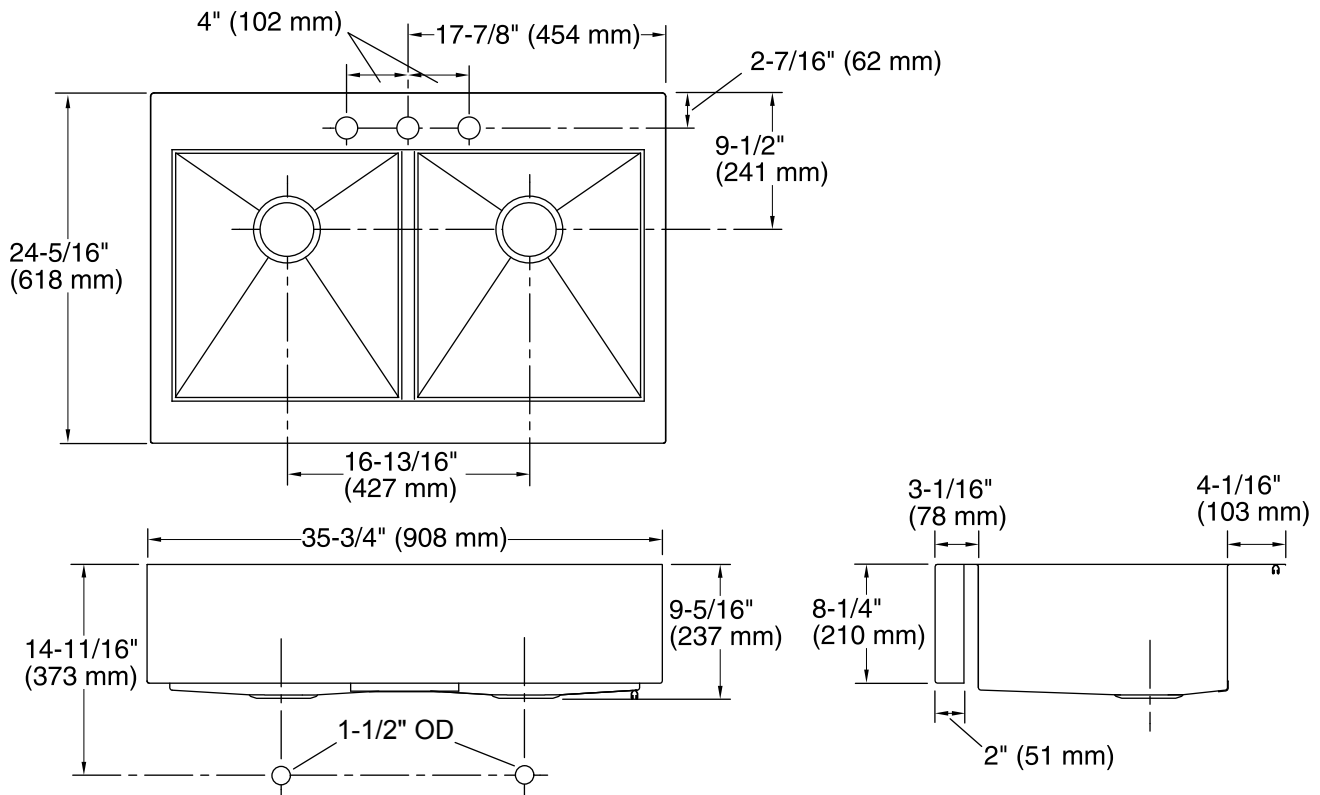

**Vault™**  
Top-mount Apron Front Kitchen Sink  
**K-3944-3**

**Features**

- 36-inch minimum base cabinet width.
- 18-gauge stainless steel.
- Top-mount.
- Double equal bowls.
- Three faucet holes.
- With integral shortened self-trimming apron.
- SilentShield® sound-absorption technology offers quieter performance.
- 35-3/4" (908 mm) x 24-5/16" (618 mm)

### Technical Information

All product dimensions are nominal.

Bowl configuration: Double equal

Installation: Top-mount

Min. base cabinet width: 36" (914 mm)

Bowl area (Left)  
Length: 17-3/16" (437 mm)  
Width: 15-11/16" (398 mm)  
Water depth: 9" (229 mm)

Bowl area (Right)  
Length: 17-3/16" (437 mm)  
Width: 15-11/16" (398 mm)  
Water depth: 9" (229 mm)

Number of deck holes: 3

Faucet hole(s): 1-7/16" (37 mm)

Drain hole: 3-5/8" (92 mm)

Template: 1166717-7, required, included  
1178341, required, included