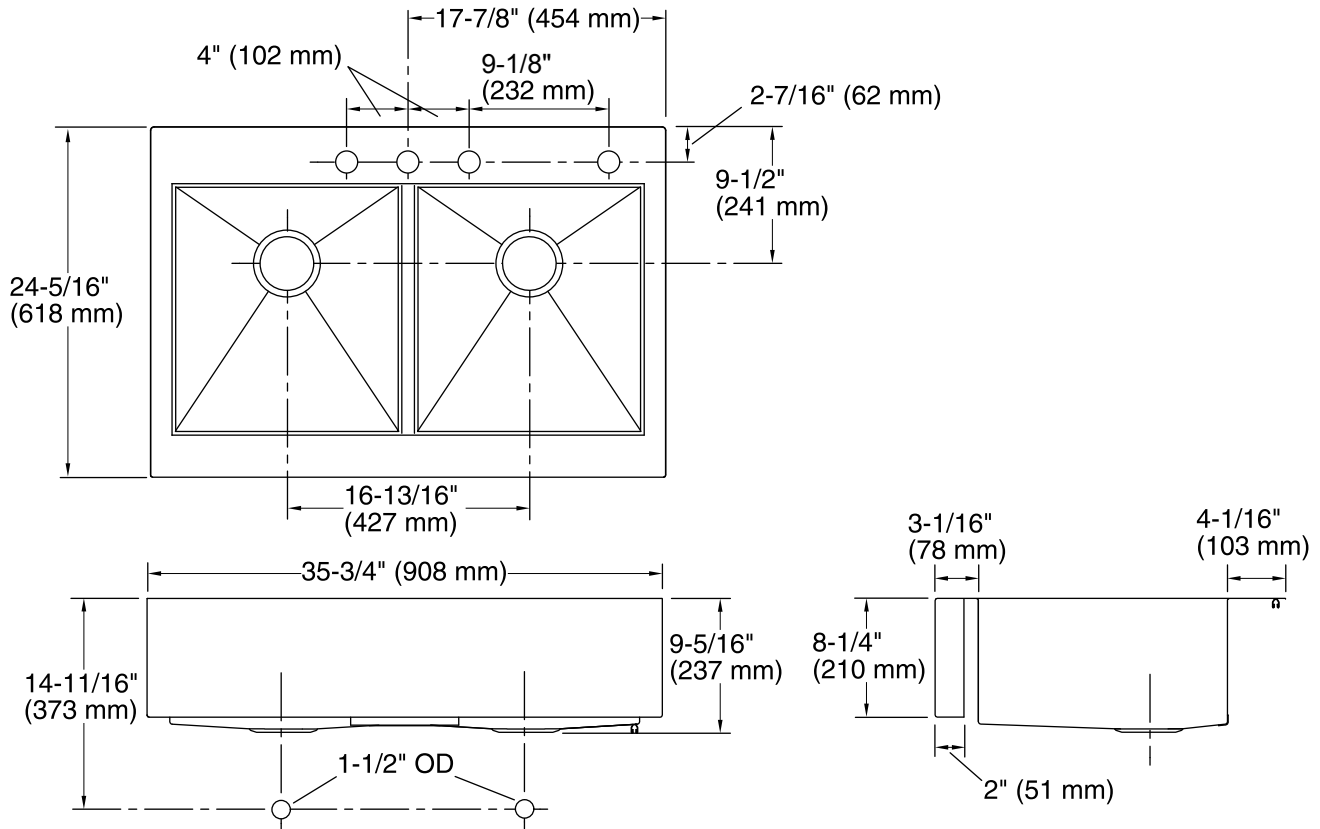

Technical Information

All product dimensions are nominal.

Bowl configuration: Double equal

Installation: Top-mount

Min. base cabinet width: 36" (914 mm)

Bowl area (Left)
Length: 17-3/16" (437 mm)
Width: 15-11/16" (398 mm)
Water depth: 9" (229 mm)

Bowl area (Right)
Length: 17-3/16" (437 mm)
Width: 15-11/16" (398 mm)
Water depth: 9" (229 mm)

Number of deck holes: 4

Faucet hole(s): 1-7/16" (37 mm)

Drain hole: 3-5/8" (92 mm)

Template: 1166717-7, required, included
1178341, required, included

Notes

Install this product according to the installation instructions.