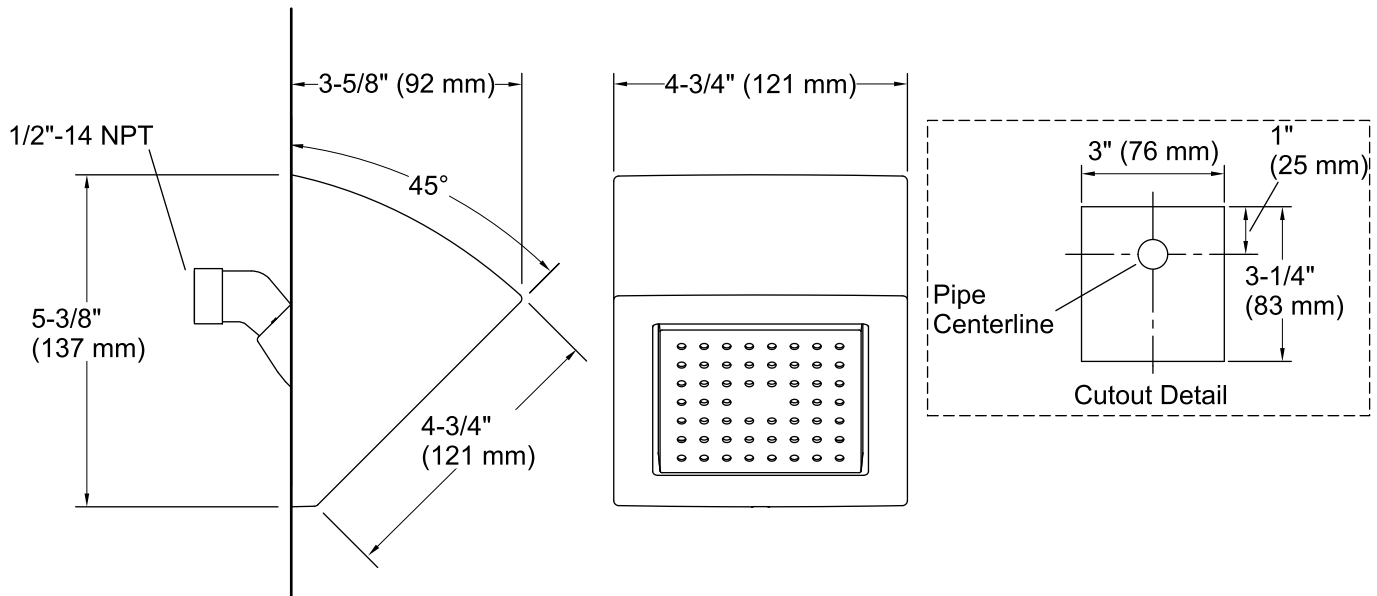

Features

- Single function 54-nozzle showerhead with soothing spray.
- Fully adjustable, pivoting MasterClean™ sprayface.
- 2.2 gpm (8.3 lpm) maximum flow rate.

Installation

- Vertical wall installation.
- 1/2" NPT connections.

Color	Code	Description
	CP	Polished Chrome
	BN	Vibrant® Brushed Nickel
	2BZ	Oil-Rubbed Bronze
	TT	Vibrant Titanium
	VNT	Vintage Nickel

Technical Information

All product dimensions are nominal.

Showerhead: