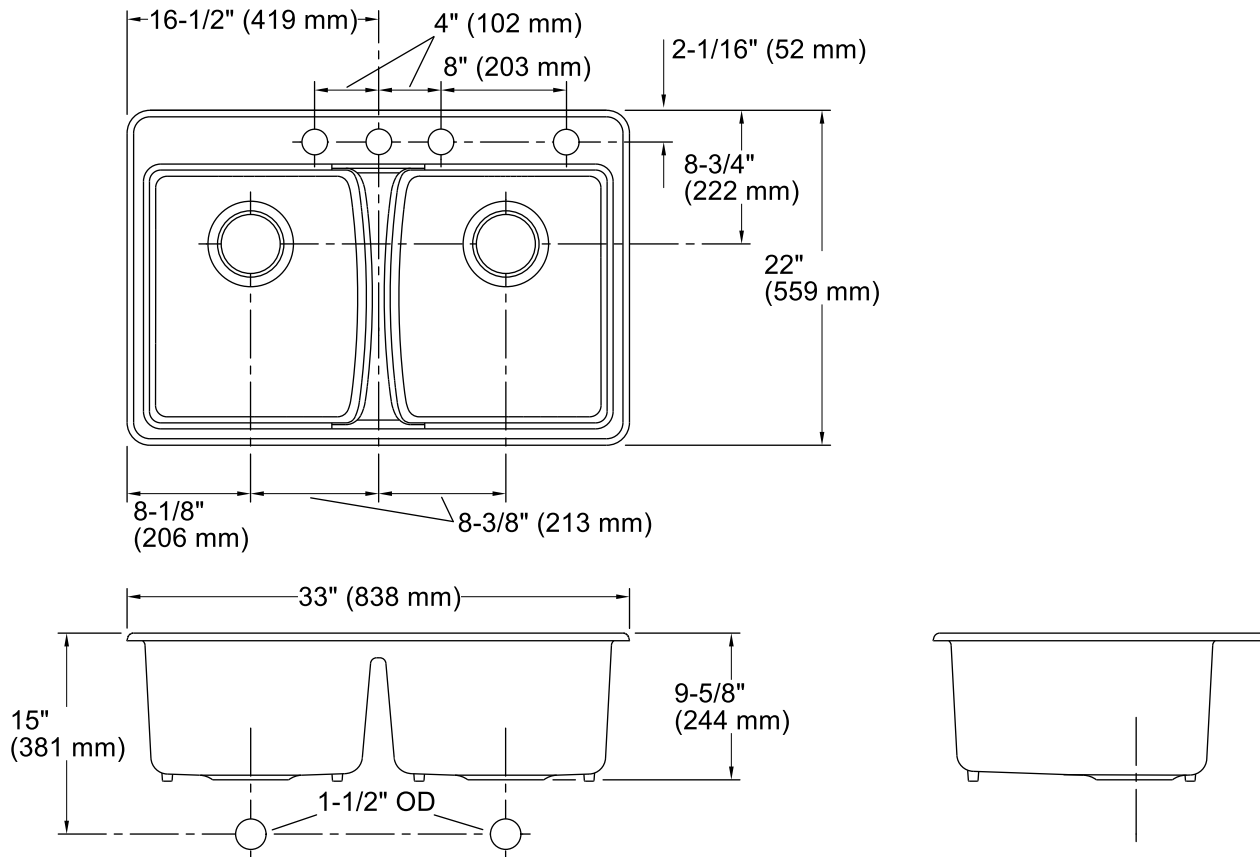

Deerfield®
Top-mount Kitchen Sink
K-R5873-4

Features

- 33-inch minimum base cabinet width.
- KOHLER cast iron.
- Acid-resistant enamel finish.
- Top-mount.
- Double (equal) bowls.
- Three faucet holes with one accessory hole to the right.
- 33" (838 mm) x 22" (559 mm)

Color Code Description

● 7 Black Black™

Technical Information

All product dimensions are nominal.

Bowl configuration: Double equal

Installation: Top-mount

Bowl area (Left) Length: 14-1/4" (362 mm)

Width: 16-9/16" (421 mm)

Bowl depth: 9" (229 mm)

Bowl area (Right) Length: 14-1/4" (362 mm)

Width: 16-9/16" (421 mm)

Bowl depth: 9" (229 mm)

Number of deck holes: 4

Faucet hole(s): 1-3/8" (35 mm)

Drain hole: 3-7/8" (98 mm)

Template: Top-mount, 1171757-7, required, included