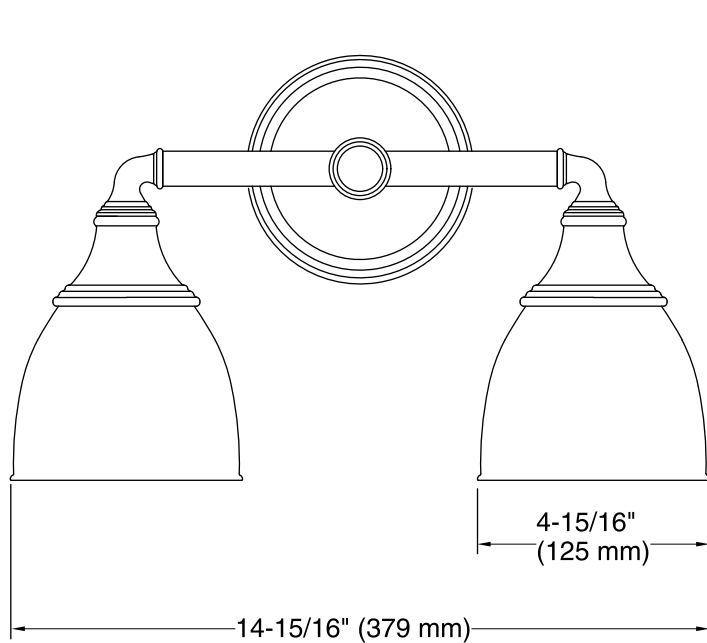

Features

- KOHLER finishes resist corrosion and tarnish.
- Sconces can be positioned up or down, depending on room setting.
- CUL- and UL-approved up to 100 watts.
- Coordinates with other products in the Devonshire Collection.
- 6" (152 mm) x 14-15/16" (379 mm) x 9-1/8" (232 mm)

Technical Information

All product dimensions are nominal.

Notes

Install this product according to the installation guide.