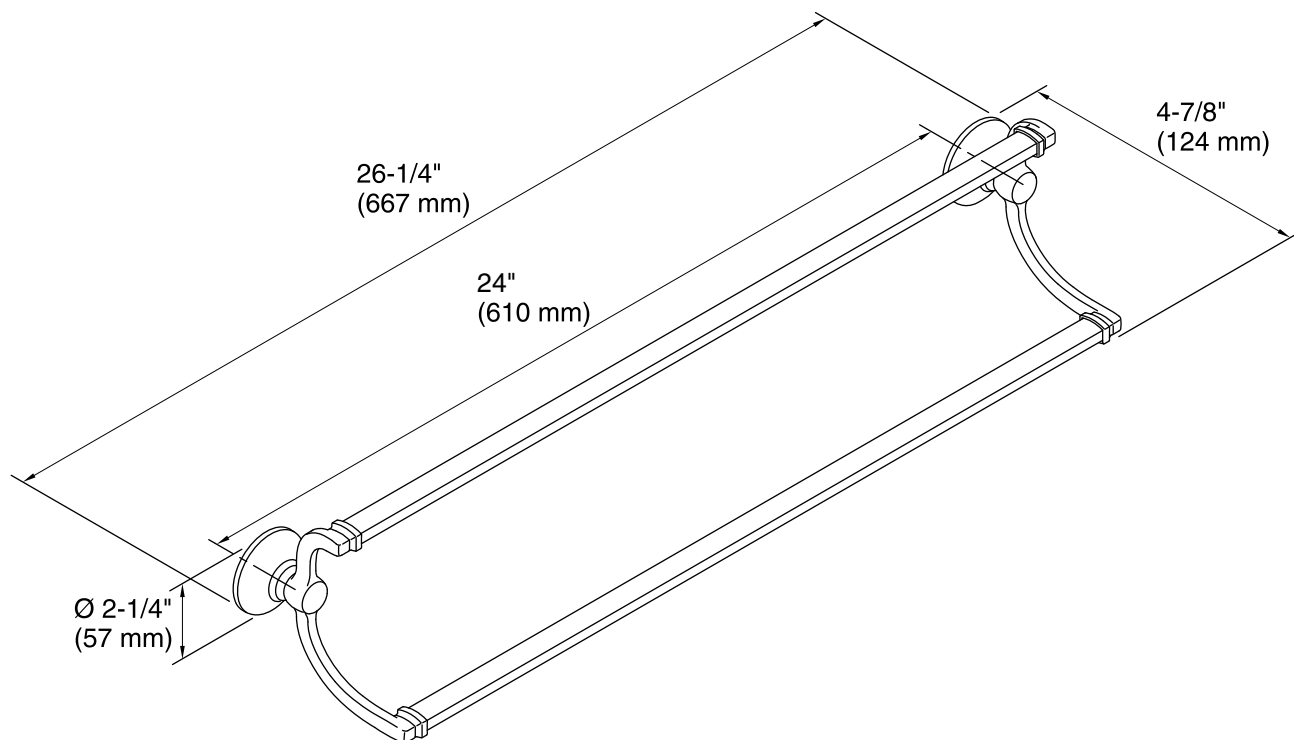

Technical Information

All product dimensions are nominal.

Notes

Install this product according to the installation guide.

CAUTION: Risk of personal injury. Do not install these products in any area where they are likely to be used inadvertently as a grab bar or support bar. These products are not designed or intended for use as a grab bar or support bar.