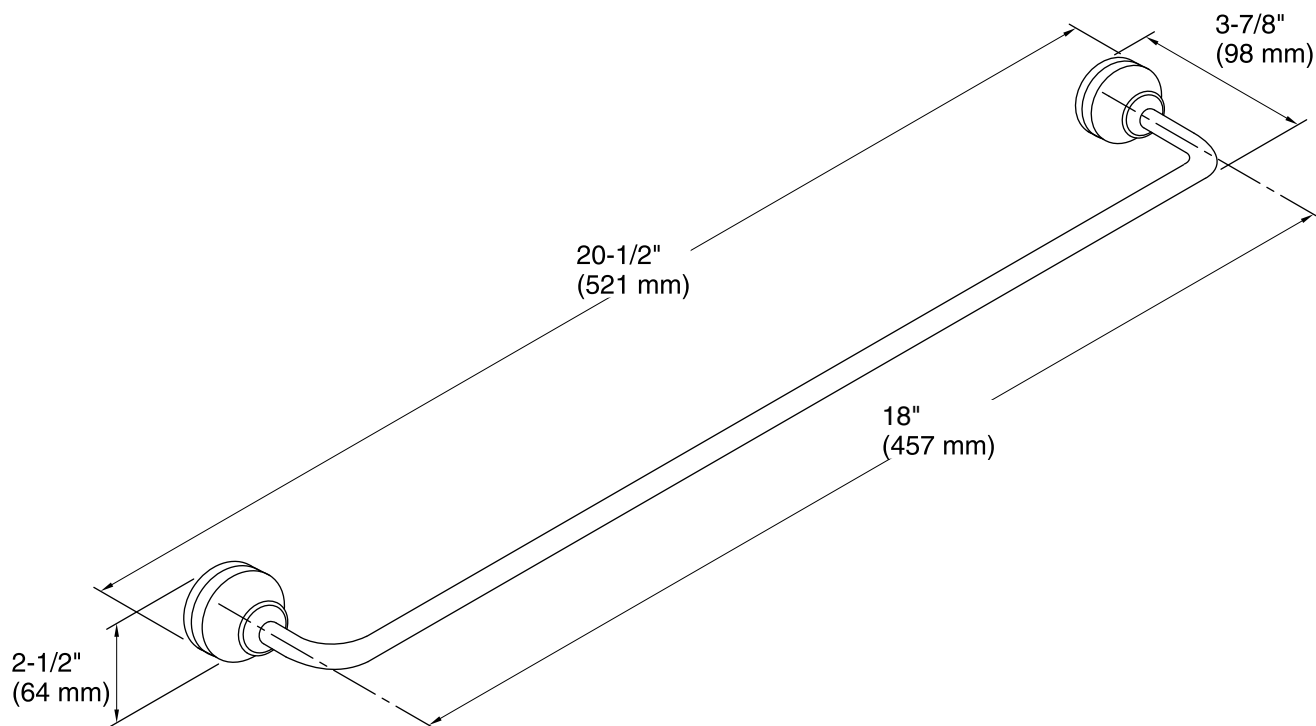

## Features

- KOHLER finishes resist corrosion and tarnish.
- Classic 18- inch bar.
- Coordinates with other products in the Fairfax collection.
- 20-1/2" (518 mm) x 3-7/8" (98 mm) x 2-1/2" (64 mm)

## Technical Information

All product dimensions are nominal.