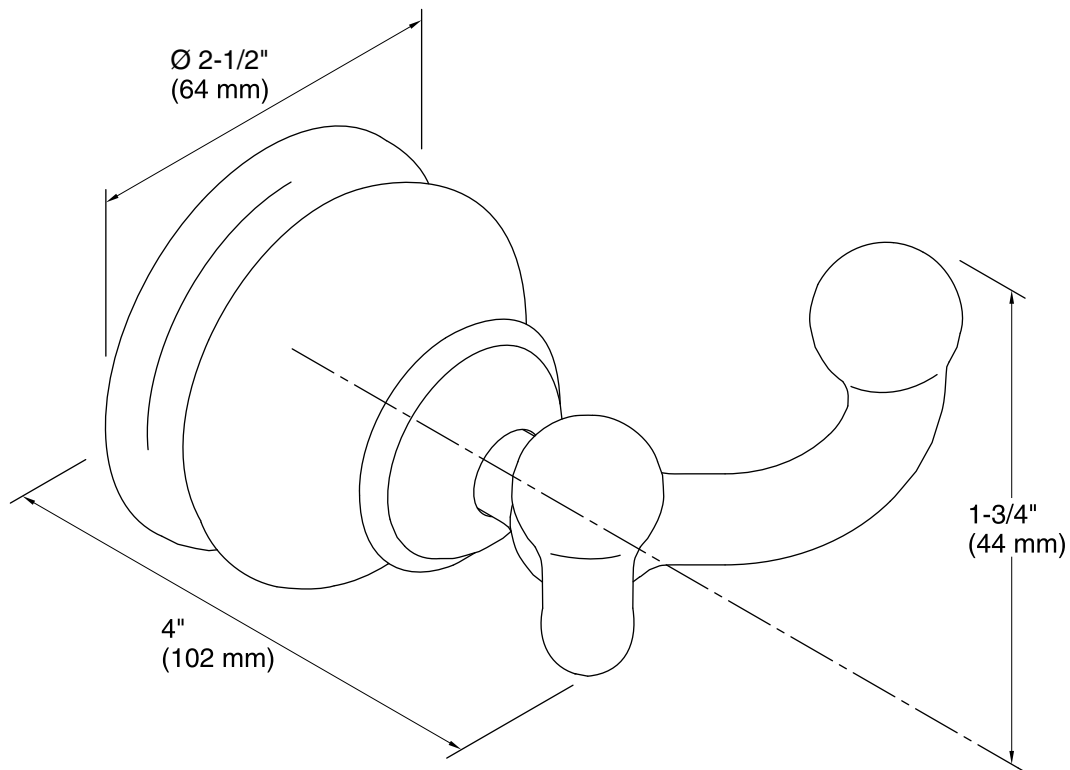

Technical Information

All product dimensions are nominal.

Notes

Install this product according to the installation guide.

CAUTION: Risk of personal injury. Do not install these products in any area where they are likely to be used inadvertently as a grab bar or support bar. These products are not designed or intended for use as a grab bar or support bar.