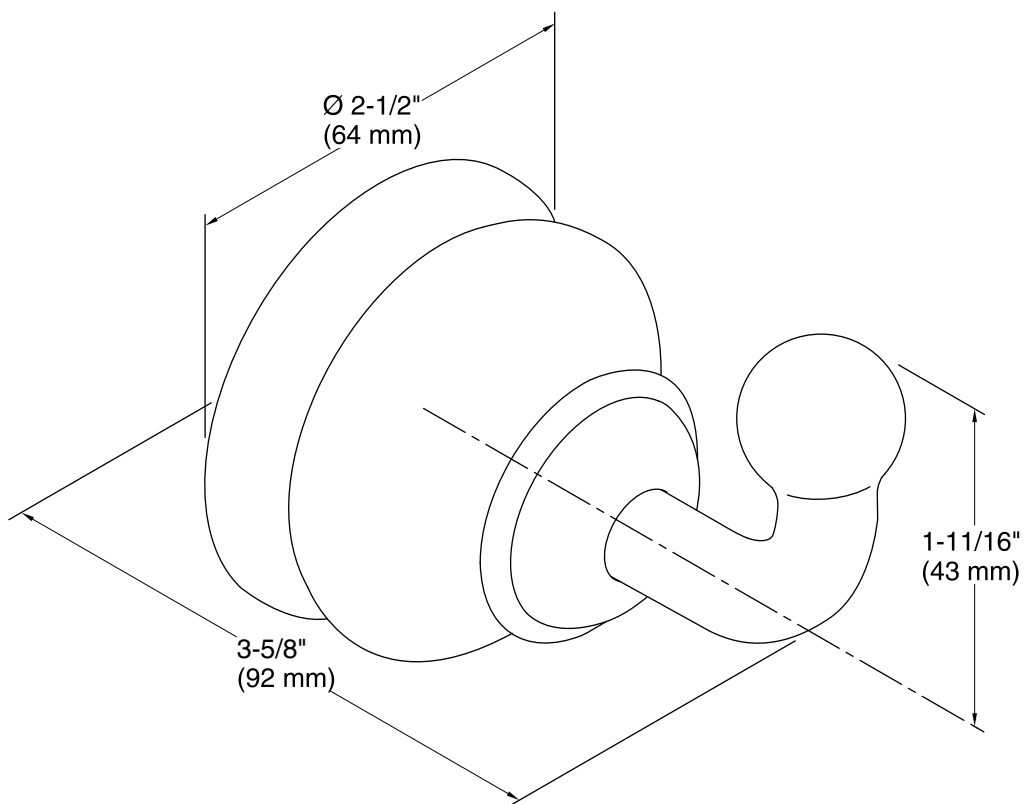

Features

- KOHLER finishes resist corrosion and tarnish.
- Hook holds items securely.
- Coordinates with other products in the Fairfax collection.
- 3-5/8" (92 mm) x 1-11/16" (43 mm)

Material

- Solid brass construction.

Color tiles intended for reference only.

Color	Code	Description
	CP	Polished Chrome
	BN	Vibrant® Brushed Nickel
	2BZ	Oil-Rubbed Bronze

Technical Information

All product dimensions are nominal.

Notes

Install this product according to the installation guide.