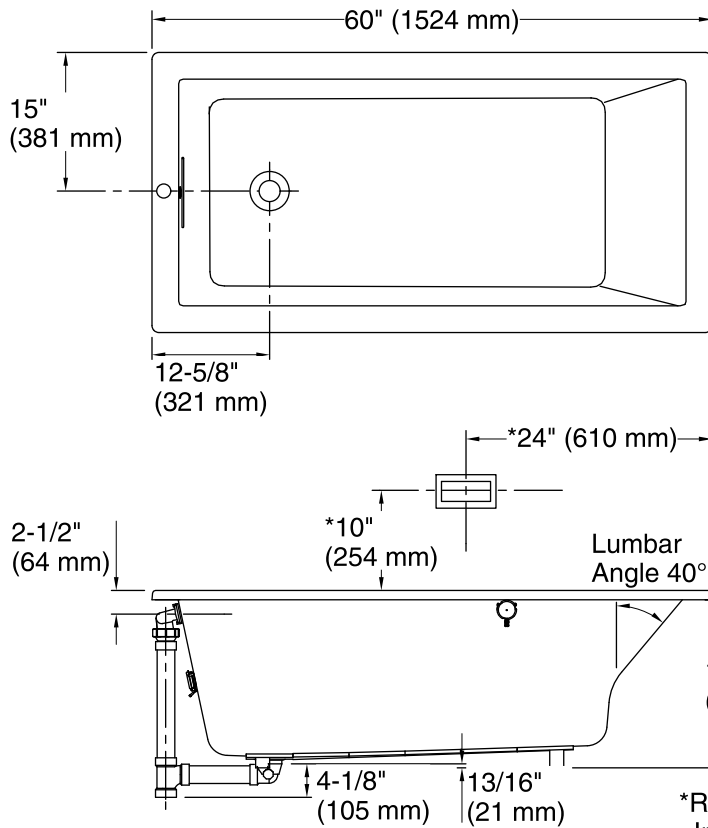

No change in measurement if connected with drain illustrated. (K-7272)

*Recommended User Interface Location

Required Electrical Service

One circuit required, protected with Class A Ground-Fault Circuit-Interrupter (GFCI) or Residual Current Device (RCD).

Amplifier: 120 V, 15 A, 50/60 Hz

Technical Information

All product dimensions are nominal.

Installation:	3-Wall Alcove, Drop-in
Drain location:	End
Basin area, bottom:	42-3/8" x 20" (1076 mm x 508 mm)
Basin area, top:	54-3/8" x 24-5/16" (1381 mm x 618 mm)
Weight:	75 lbs (34 kg)
Minimum floor load:	50 lbs/ft² (244.1 kg/m²)
Water depth:	15-1/16" (383 mm)
Water capacity:	59.8 gal (226.4 L)
Cutout:	Drop-in, 59-1/2" x 28-1/2" (1511 mm x 724 mm)
Electrical component rating:	Amplifier: 120 V, 1.1 A, 50/60 Hz
Amplifier channels:	2 at 15 W per channel 2 at 30 W per channel
Minimum flat for door:	2-1/2" (63 mm)

Notes

Measure your actual product for rough-in details.

Install this product according to the installation instructions.

The hot water supply should be 70% of the capacity of the bath or greater. Installations will vary.

Provide one grounded electrical outlet within 24" (610 mm) of each component.

Kit is required for under-mount installations (sold separately).

Control amplifier fits 16" (406 mm) center studs. 25' (7.6 m) cables are included.

ADA compliant when installed to the specific requirements of these regulations.