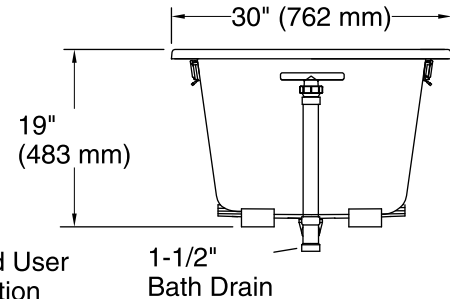

No change in measurement if connected with drain illustrated. (K-7272)

User Interface

Amplifier

Bath Drain

\*Recommended User Interface Location

### Technical Information

All product dimensions are nominal.

Installation:	3-Wall Alcove, Drop-in
Drain location:	End
Basin area, bottom:	42-3/8" x 20" (1076 mm x 508 mm)
Basin area, top:	54-3/8" x 24-5/16" (1381 mm x 618 mm)
Weight:	75 lbs (34 kg)
Minimum floor load:	50 lbs/ft <sup>2</sup> (244.1 kg/m <sup>2</sup> )
Water depth:	15-1/16" (383 mm)
Water capacity:	59.8 gal (226.4 L)
Cutout:	Drop-in, 59-1/2" x 28-1/2" (1511 mm x 724 mm)
Electrical component rating:	Amplifier: 120 V, 1.1 A, 50/60 Hz
Amplifier channels:	2 at 15 W per channel 2 at 30 W per channel
Minimum flat for door:	2-1/2" (63 mm)