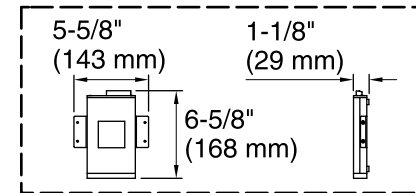

No change in measurement if connected with drain illustrated. (K-7272)

User Interface

Amplifier

Bath Drain

\*Recommended User Interface Location