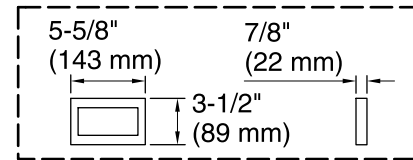

No change in measurement if connected with drain illustrated. (K-7272)

User Interface

Amplifier

Bath Drain

\*Recommended User Interface Location