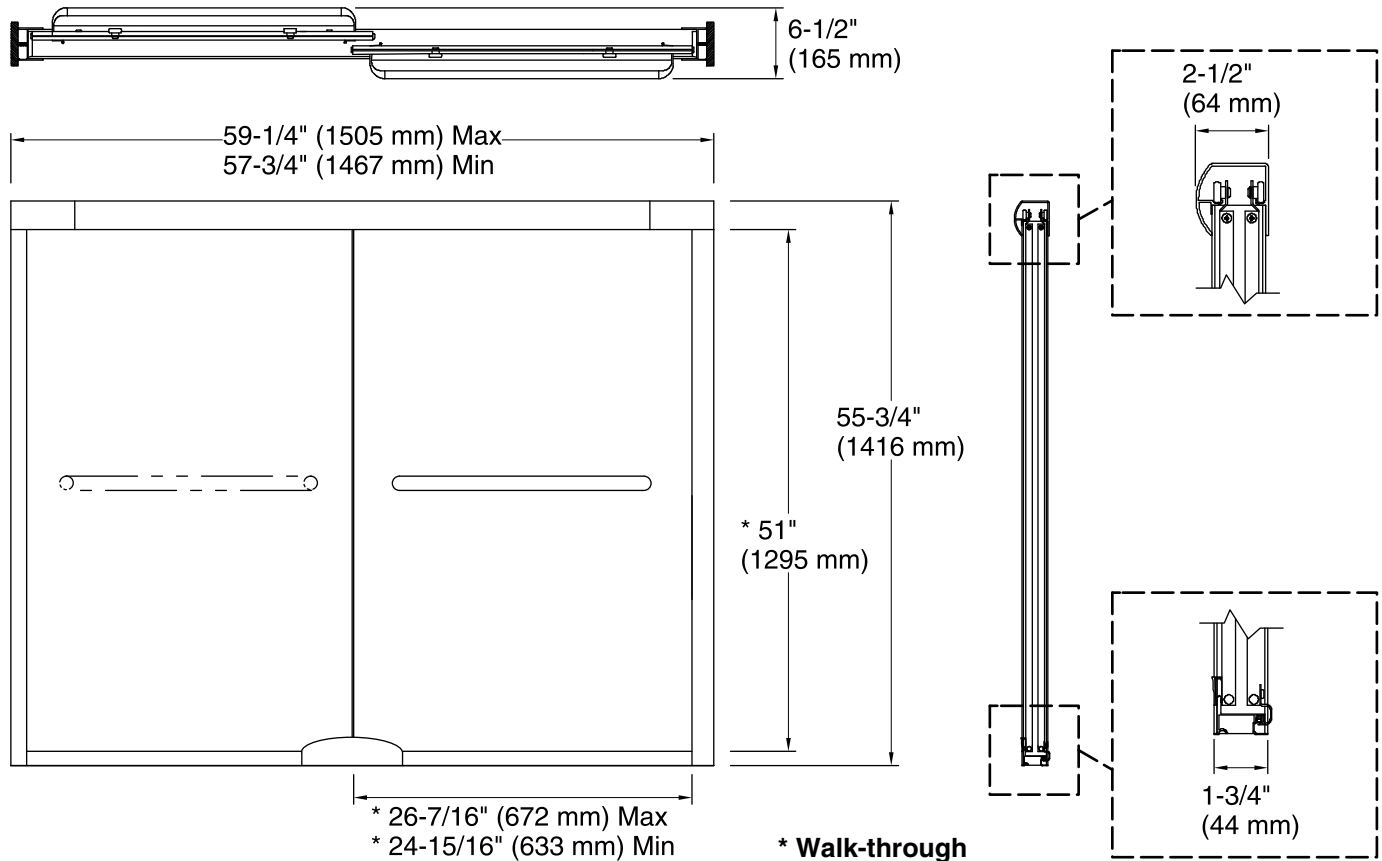

Finesse® Quick-Install®

Frameless Sliding Bath Door

5325EZ-59

Features

- Complete door installs within minutes.
- Pre-installed rollers for smooth, silent operation.
- Frameless design highlights showering area.
- Frameless, 1/4" (6 mm) thick tempered glass.
- Center-guided mechanism for smooth, quiet sliding action and easy cleaning.
- CleanCoat® technology creates a barrier between the water and glass to help keep your shower door looking new.
- Wide variety of finishes and glass patterns.
- Inside and outside towel bars complete the look of this door.

Technical Information

All product dimensions are nominal.

- Installation type: For bath installation
- Opening Width - Min: 57-3/4" (1467 mm)
- Opening Width - Max: 59-1/4" (1505 mm)
- Walk-through - Min: 24-15/16" (633 mm)
- Walk-through - Max: 26-7/16" (672 mm)
- Glass thickness: 1/4" (6 mm)