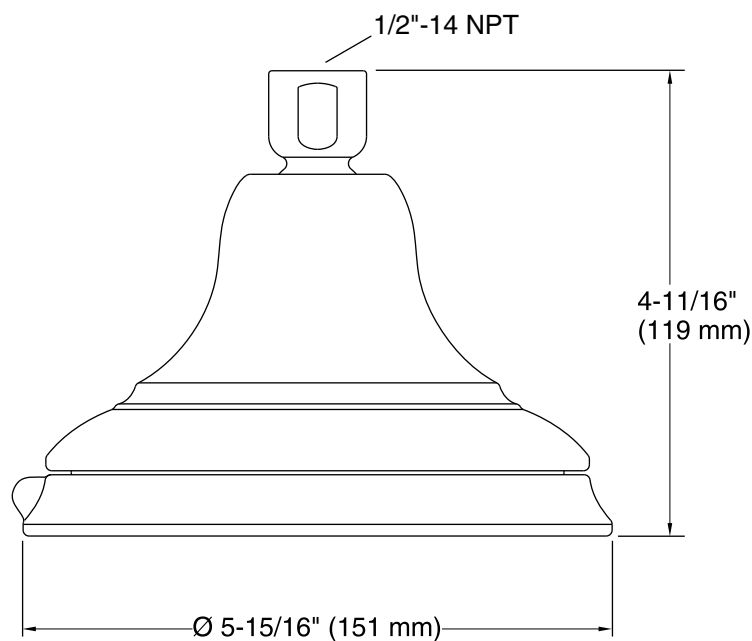

**Technical Information**

All product dimensions are nominal.

**Showerhead:**

Rated maximum flow: 2.5 gal/min (9.5 l/min)

Pressure: 80 psi (5.5 bar)

**Notes**

Install this product according to the installation guide.