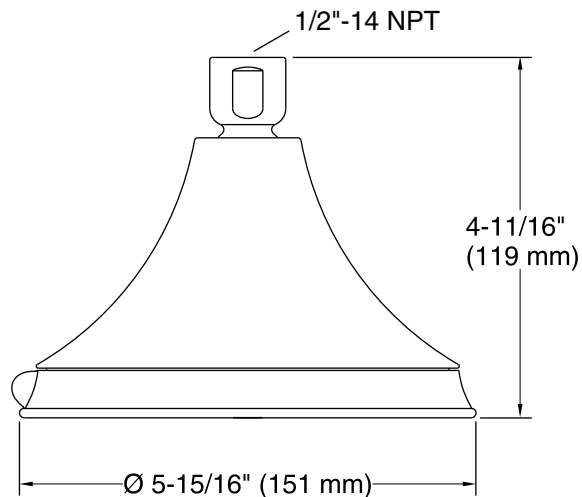

Technical Information

All product dimensions are nominal.

Showerhead:

Rated maximum flow: 2.5 gal/min (9.5 l/min)

Pressure: 80 psi (5.5 bar)

Notes

Install this product according to the installation guide.