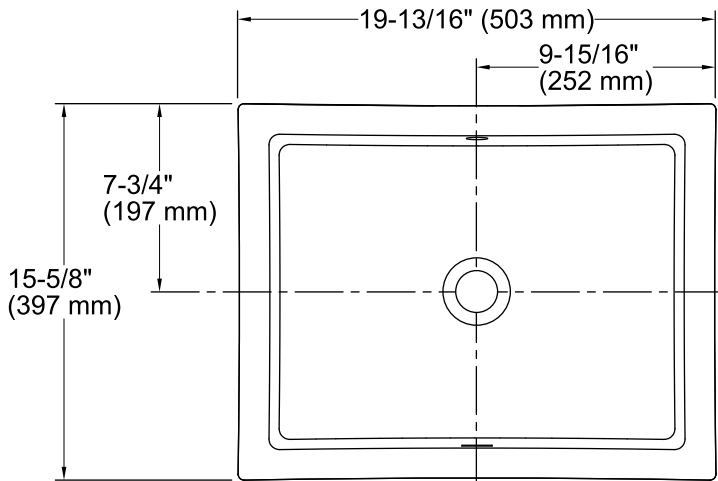

Features

- Vitreous china.
- Under-mount.
- Rectangular basin with contemporary design.
- With overflow.
- No faucet holes; requires wall- or counter-mount faucet.
- 17-1/4" (438 mm) x 13" (330 mm)

Recommended Accessories

Technical Information

All product dimensions are nominal.

Bowl configuration:	Single
Installation:	Under-mount
Bowl area (Only)	Length: 17-1/4" (438 mm) Width: 13" (330 mm) Water depth: 3-1/8" (79 mm)
Drain hole:	1-3/4" (44 mm)
Template:	1109226-7, required, not included