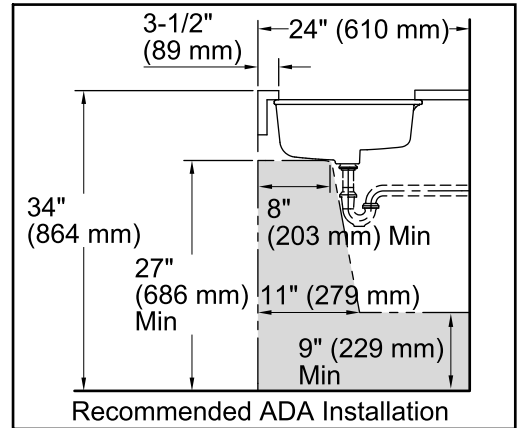

Features

- Vitreous china.
- Under-mount.
- Rectangular basin with contemporary design.
- With overflow.
- No faucet holes; requires wall- or counter-mount faucet.
- 17-1/4" (438 mm) x 13" (330 mm)

Recommended Accessories

K-8998 P-Trap

Components

Additional included component/s: Basin clamp assembly.

ADA

Codes/Standards

ASME A112.19.2/CSA B45.1
ADA
ICC/ANSI A117.1

KOHLER® One-Year Limited Warranty

See website for detailed warranty information.

Technical Information

All product dimensions are nominal.

Bowl configuration:	Single
Installation:	Under-mount
Bowl area (Only)	Length: 17-1/4" (438 mm) Width: 13" (330 mm) Water depth: 3-1/8" (79 mm)
Drain hole:	1-3/4" (44 mm)
Template:	1109226-7, required, not included