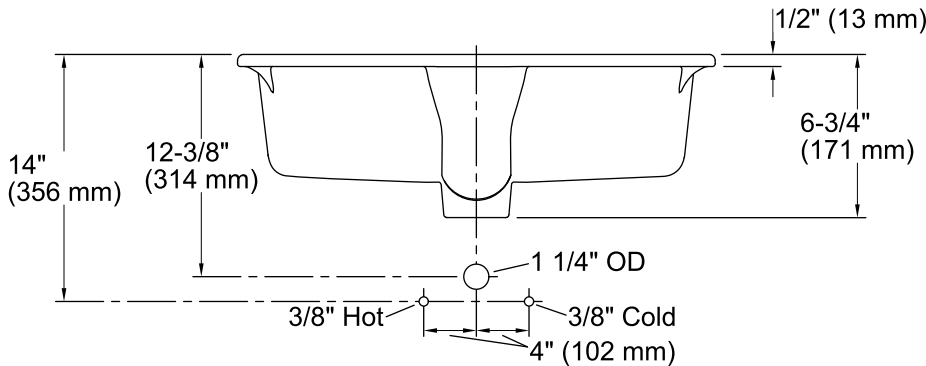

Features

- Vitreous china.
- Under-mount.
- Rectangular basin with contemporary design.
- With overflow.
- No faucet holes; requires wall- or counter-mount faucet.
- 17-1/4" (438 mm) x 13" (330 mm)

Recommended Accessories

Technical Information

All product dimensions are nominal.

Bowl configuration:	Single
Installation:	Under-mount
Bowl area (Only)	Length: 17-1/4" (438 mm) Width: 13" (330 mm) Water depth: 3-1/8" (79 mm)
Drain hole:	1-3/4" (44 mm)
Template:	1109226-7, required, not included