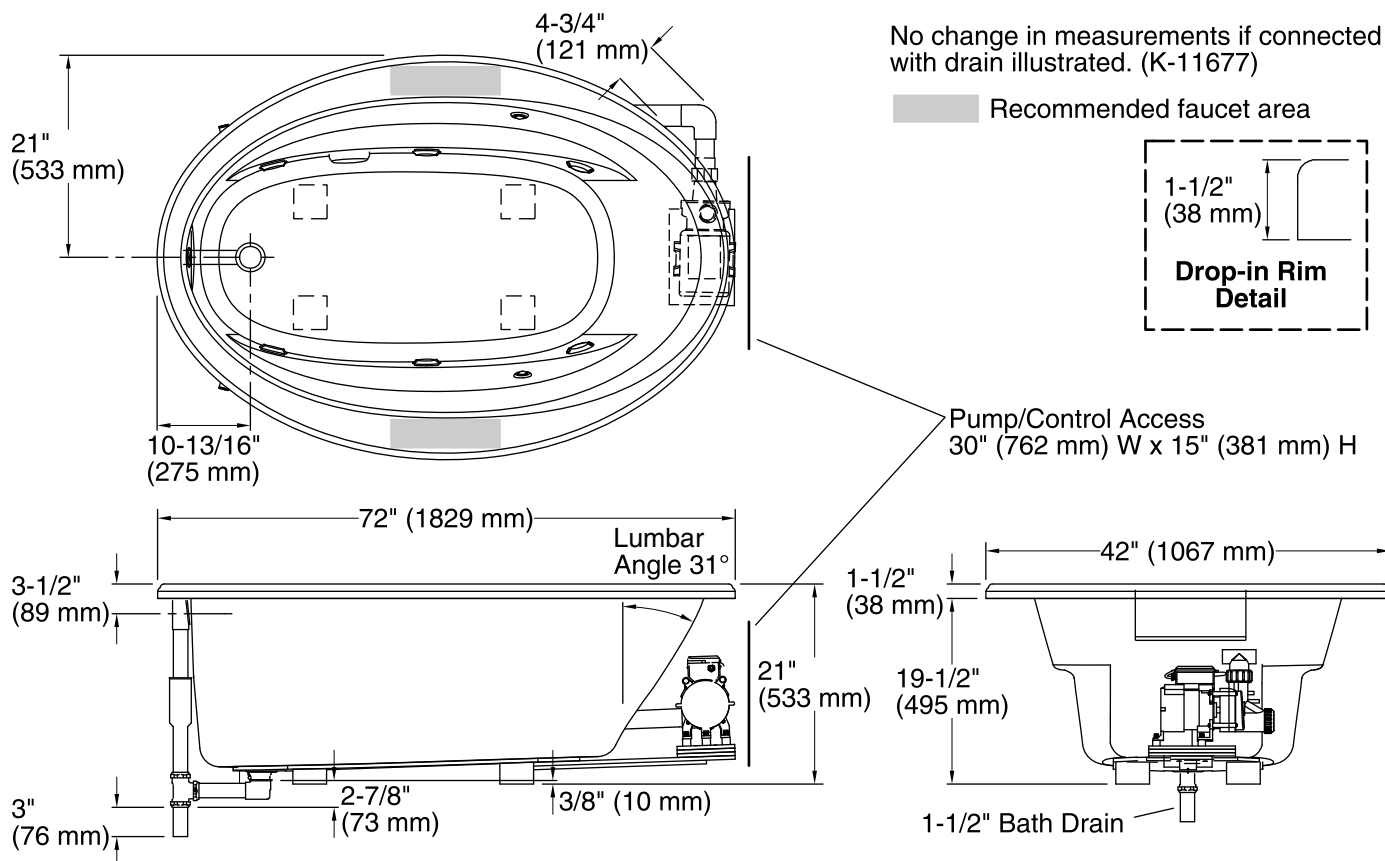

Required Electrical Service

One dedicated circuit required, protected with Class A Ground-Fault Circuit-Interrupter (GFCI) or Residual Current Device (RCD).

Pump, Heated   120 V, 15 A, 60 Hz
Surface:

Technical Information

All product dimensions are nominal.

Installation:	Drop-in
Drain location:	End
Basin area, bottom:	55-1/4" x 23-1/2" (1403 mm x 597 mm)
Basin area, top:	64-1/2" x 32" (1638 mm x 813 mm)
Weight:	118 lbs (53.5 kg)
Minimum floor load:	37 lbs/ft² (180.6 kg/m²)
Water depth:	15" (381 mm)
Water capacity:	75 gal (283.9 L)
Template:	Drop-in, 1042557-7, required, included
Electrical component rating:	Pump: 120 V, 7 A, 60 Hz Heated Surface: 120 V, 0.5 A, 60 Hz, 65 W
Pump speed:	Single

Notes

Measure your actual product for rough-in details.

Install this product according to the installation instructions.

The hot water supply should be 70% of the capacity of the bath or greater. Installations will vary.