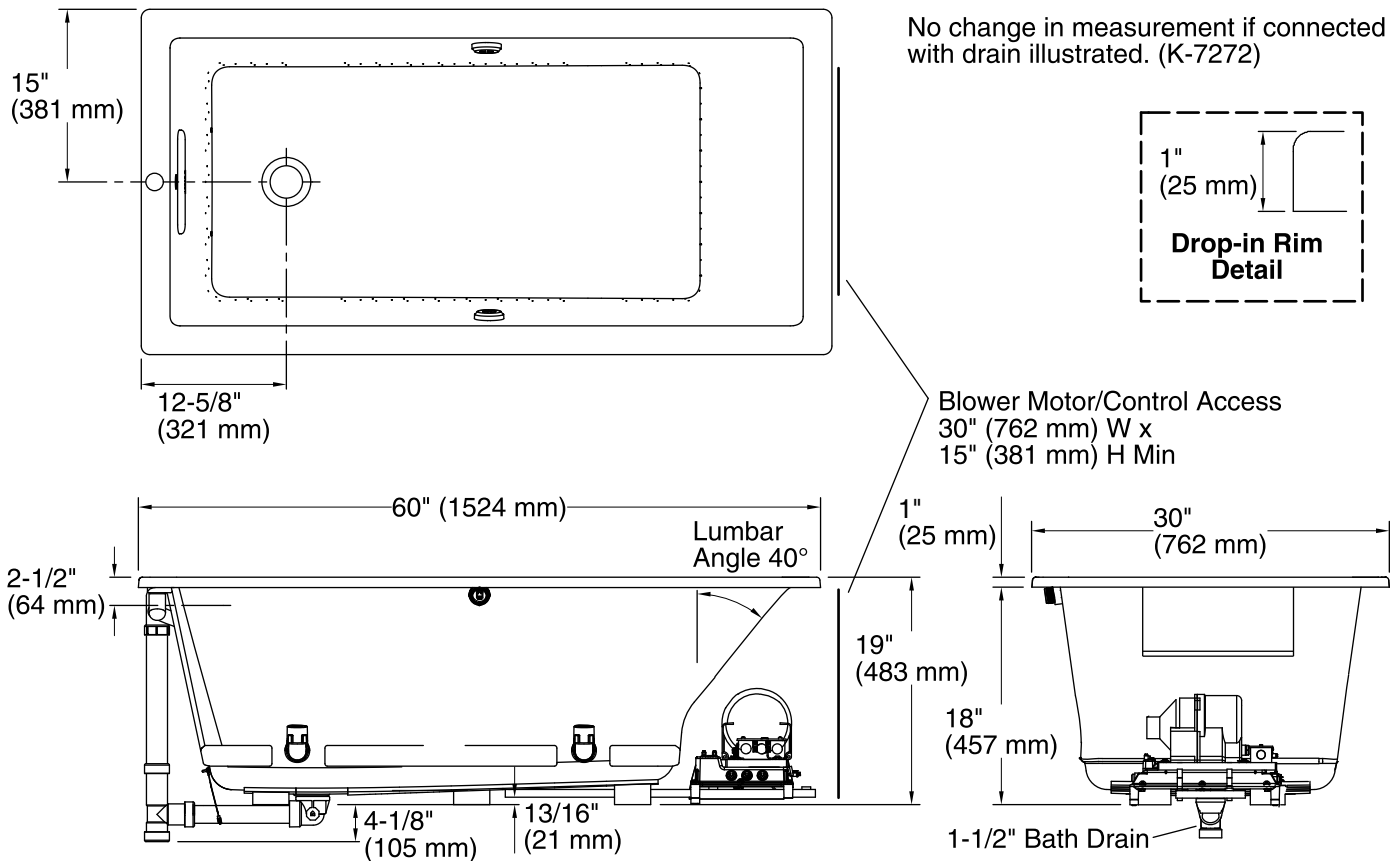

Underscore® Rectangle

5' BubbleMassage™ Bath

K-1167-GW

No change in measurement if connected with drain illustrated. (K-7272)

Required Electrical Service

One dedicated circuit required, protected with Class A Ground-Fault Circuit-Interrupter (GFCI) or Residual Current Device (RCD).

Blower, Heated Surface: 240 V, 15 A, 50/60 Hz

Technical Information

All product dimensions are nominal.

Installation:	Drop-in, Under-mount
Drain location:	End
Basin area, bottom:	42-3/8" x 20" (1076 mm x 508 mm)
Basin area, top:	54-3/8" x 24-5/16" (1381 mm x 618 mm)
Weight:	102 lbs (46.3 kg)
Minimum floor load:	50 lbs/ft² (244.1 kg/m²)
Water depth:	15-1/16" (383 mm)
Water capacity:	59.8 gal (226.4 L)
Cutout:	Drop-in, 59-1/2" x 28-1/2" (1511 mm x 724 mm)
Electrical component rating:	Blower: 240 V, 5 A, 50/60 Hz, 300 W Heated Surface: 240 V, 0.5 A, 50/60 Hz, 65 W

Notes

Measure your actual product for rough-in details.

Install this product according to the installation instructions.

The hot water supply should be 70% of the capacity of the bath or greater. Installations will vary.

Kit is required for under-mount installations (sold separately).

If relocating the blower motor, do not relocate or alter the PVC tee or coiled flexible tubing connected to the blower. Follow the blower relocation instructions exactly. Provide access for servicing the blower.

ADA compliant when installed to the specific requirements of these regulations.