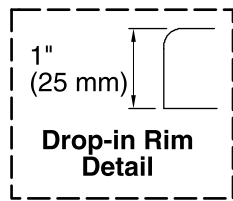

No change in measurements if connected with drain illustrated. (K-7272)