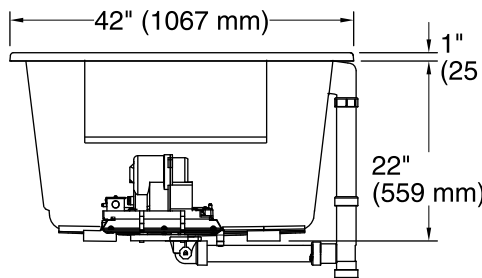

THE BOLD LOOK
OF **KOHLER**®

No change in measurements if connected with drain illustrated. (K-7272)

Blower Motor/Control Access
34" (864 mm) W x
15" (381 mm) H Min

Required Electrical Service

One dedicated circuit required, protected with Class A Ground-Fault Circuit-Interrupter (GFCI) or Residual Current Device (RCD).

Blower, Heated 240 V, 15 A, 50/60 Hz
Surface:

Technical Information

All product dimensions are nominal.

Installation:	Drop-in, Under-mount
Drain location:	Center
Basin area, bottom:	45-3/4" x 32" (1162 mm x 813 mm)
Basin area, top:	66" x 36" (1676 mm x 914 mm)
Weight:	116 lbs (52.6 kg)
Minimum floor load:	42 lbs/ft ² (205.1 kg/m ²)
Water depth:	19" (483 mm)
Water capacity:	139 gal (526.2 L)
Cutout:	Drop-in, 70-1/2" x 40-1/2" (1791 mm x 1029 mm)
Electrical component rating:	Blower: 240 V, 5 A, 50/60 Hz, 300 W Heated Surface: 240 V, 0.5 A, 50/60 Hz, 65 W