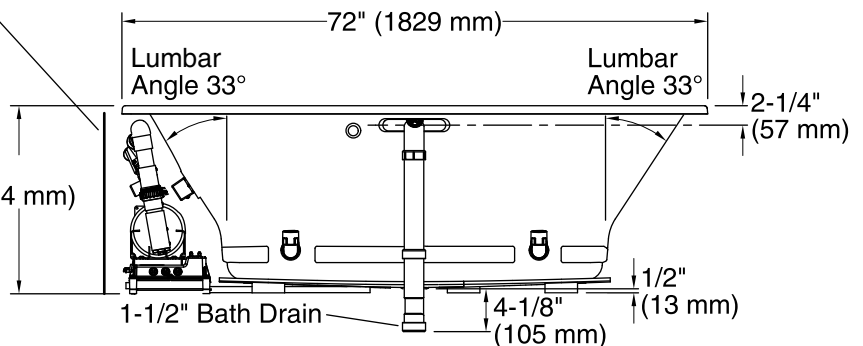

THE BOLD LOOK
OF **KOHLER**®

No change in measurements if connected with drain illustrated. (K-7272)

Blower Motor/Control Access
34" (864 mm) W x
15" (381 mm) H Min

Required Electrical Service

One dedicated circuit required, protected with Class A Ground-Fault Circuit-Interrupter (GFCI) or Residual Current Device (RCD).

Blower, Heated 240 V, 15 A, 50/60 Hz
Surface:

Technical Information

All product dimensions are nominal.

Installation:	Drop-in, Under-mount
Drain location:	Center
Basin area, bottom:	45-3/4" x 32" (1162 mm x 813 mm)
Basin area, top:	66" x 36" (1676 mm x 914 mm)
Weight:	116 lbs (52.6 kg)
Minimum floor load:	42 lbs/ft ² (205.1 kg/m ²)
Water depth:	19" (483 mm)
Water capacity:	139 gal (526.2 L)
Cutout:	Drop-in, 70-1/2" x 40-1/2" (1791 mm x 1029 mm)
Electrical component rating:	Blower: 240 V, 5 A, 50/60 Hz, 300 W Heated Surface: 240 V, 0.5 A, 50/60 Hz, 65 W