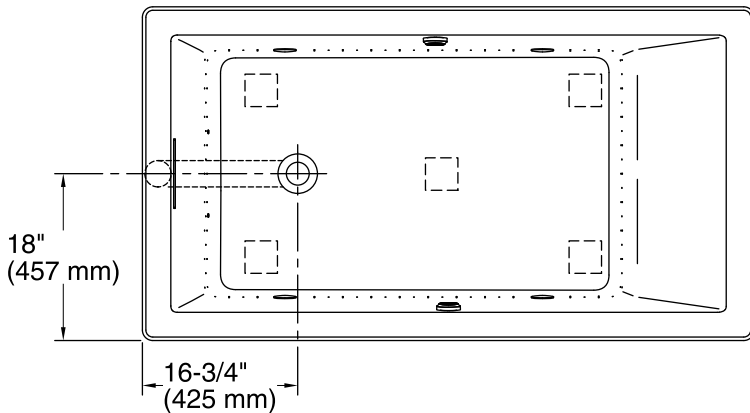

THE BOLD LOOK
OF **KOHLER**®

Underscore® Rectangle

5.5' BubbleMassage™ Bath

K-1173-GCW

No change in measurements if connected with drain illustrated. (K-7272)

Blower Motor/Control Access
34" (864 mm) W x 15" (381 mm) H Min

Required Electrical Service

One dedicated circuit required.

Blower, Heated 240 V, 15 A, 50/60 Hz
Surface:

Technical Information

All product dimensions are nominal.

Installation:	Drop-in, Under-mount
Drain location:	End
Basin area, bottom:	44-1/2" x 26-1/2" (1130 mm x 673 mm)
Basin area, top:	60-1/4" x 30-1/4" (1530 mm x 768 mm)
Weight:	111 lbs (50.3 kg)
Minimum floor load:	60 lbs/ft ² (292.9 kg/m ²)
Water depth:	17-3/4" (451 mm)
Water capacity:	102 gal (386.1 L)
Cutout:	Drop-in, 65" x 35" (1651 mm x 889 mm)
Electrical component rating:	Blower: 240 V, 5 A, 50/60 Hz, 300 W Heated Surface: 240 V, 0.5 A, 50/60 Hz, 65 W
Blower speed:	Variable
Minimum flat for door:	2-7/16" (61 mm)