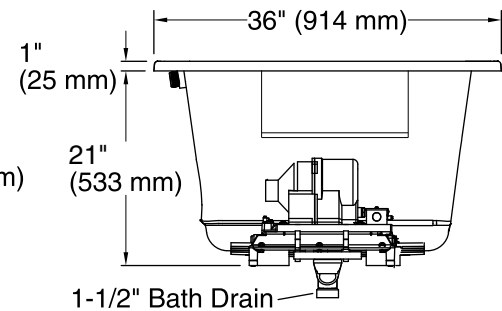

THE BOLD LOOK
OF **KOHLER**®

Underscore® Rectangle

5.5' BubbleMassage™ Bath

K-1173-GCW

No change in measurements if connected with drain illustrated. (K-7272)

Blower Motor/Control Access
34" (864 mm) W x 15" (381 mm) H Min

Required Electrical Service

One dedicated circuit required.

Blower, Heated 240 V, 15 A, 50/60 Hz
Surface:

Technical Information

All product dimensions are nominal.

Installation:	Drop-in, Under-mount
Drain location:	End
Basin area, bottom:	44-1/2" x 26-1/2" (1130 mm x 673 mm)
Basin area, top:	60-1/4" x 30-1/4" (1530 mm x 768 mm)
Weight:	111 lbs (50.3 kg)
Minimum floor load:	60 lbs/ft ² (292.9 kg/m ²)
Water depth:	17-3/4" (451 mm)
Water capacity:	102 gal (386.1 L)
Cutout:	Drop-in, 65" x 35" (1651 mm x 889 mm)
Electrical component rating:	Blower: 240 V, 5 A, 50/60 Hz, 300 W Heated Surface: 240 V, 0.5 A, 50/60 Hz, 65 W
Blower speed:	Variable
Minimum flat for door:	2-7/16" (61 mm)

Notes

Measure your actual product for rough-in details.

Install this product according to the installation instructions.

The hot water supply should be 70% of the capacity of the bath or greater. Installations will vary.