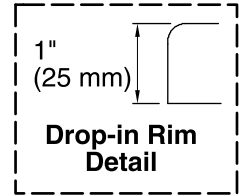

THE BOLD LOOK
OF **KOHLER**®

Underscore® Rectangle

5.5' BubbleMassage™ Bath

K-1173-GCW

No change in measurements if connected with drain illustrated. (K-7272)

Blower Motor/Control Access
34" (864 mm) W x 15" (381 mm) H Min

Required Electrical Service

One dedicated circuit required.

Blower, Heated 240 V, 15 A, 50/60 Hz
Surface:

Technical Information

All product dimensions are nominal.

Installation:	Drop-in, Under-mount
Drain location:	End
Basin area, bottom:	44-1/2" x 26-1/2" (1130 mm x 673 mm)
Basin area, top:	60-1/4" x 30-1/4" (1530 mm x 768 mm)
Weight:	111 lbs (50.3 kg)
Minimum floor load:	60 lbs/ft ² (292.9 kg/m ²)
Water depth:	17-3/4" (451 mm)
Water capacity:	102 gal (386.1 L)
Cutout:	Drop-in, 65" x 35" (1651 mm x 889 mm)
Electrical component rating:	Blower: 240 V, 5 A, 50/60 Hz, 300 W Heated Surface: 240 V, 0.5 A, 50/60 Hz, 65 W
Blower speed:	Variable
Minimum flat for door:	2-7/16" (61 mm)