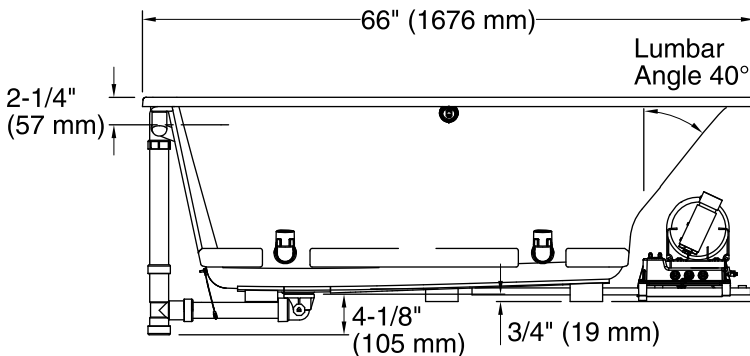

THE BOLD LOOK
OF **KOHLER**®

Underscore® Rectangle

5.5' BubbleMassage™ Bath

K-1173-GCW

No change in measurements if connected with drain illustrated. (K-7272)

Blower Motor/Control Access
34" (864 mm) W x 15" (381 mm) H Min

Required Electrical Service

One dedicated circuit required.

Blower, Heated 240 V, 15 A, 50/60 Hz
Surface:

Technical Information

All product dimensions are nominal.

Installation:	Drop-in, Under-mount
Drain location:	End
Basin area, bottom:	44-1/2" x 26-1/2" (1130 mm x 673 mm)
Basin area, top:	60-1/4" x 30-1/4" (1530 mm x 768 mm)
Weight:	111 lbs (50.3 kg)
Minimum floor load:	60 lbs/ft ² (292.9 kg/m ²)
Water depth:	17-3/4" (451 mm)
Water capacity:	102 gal (386.1 L)
Cutout:	Drop-in, 65" x 35" (1651 mm x 889 mm)
Electrical component rating:	Blower: 240 V, 5 A, 50/60 Hz, 300 W Heated Surface: 240 V, 0.5 A, 50/60 Hz, 65 W
Blower speed:	Variable
Minimum flat for door:	2-7/16" (61 mm)