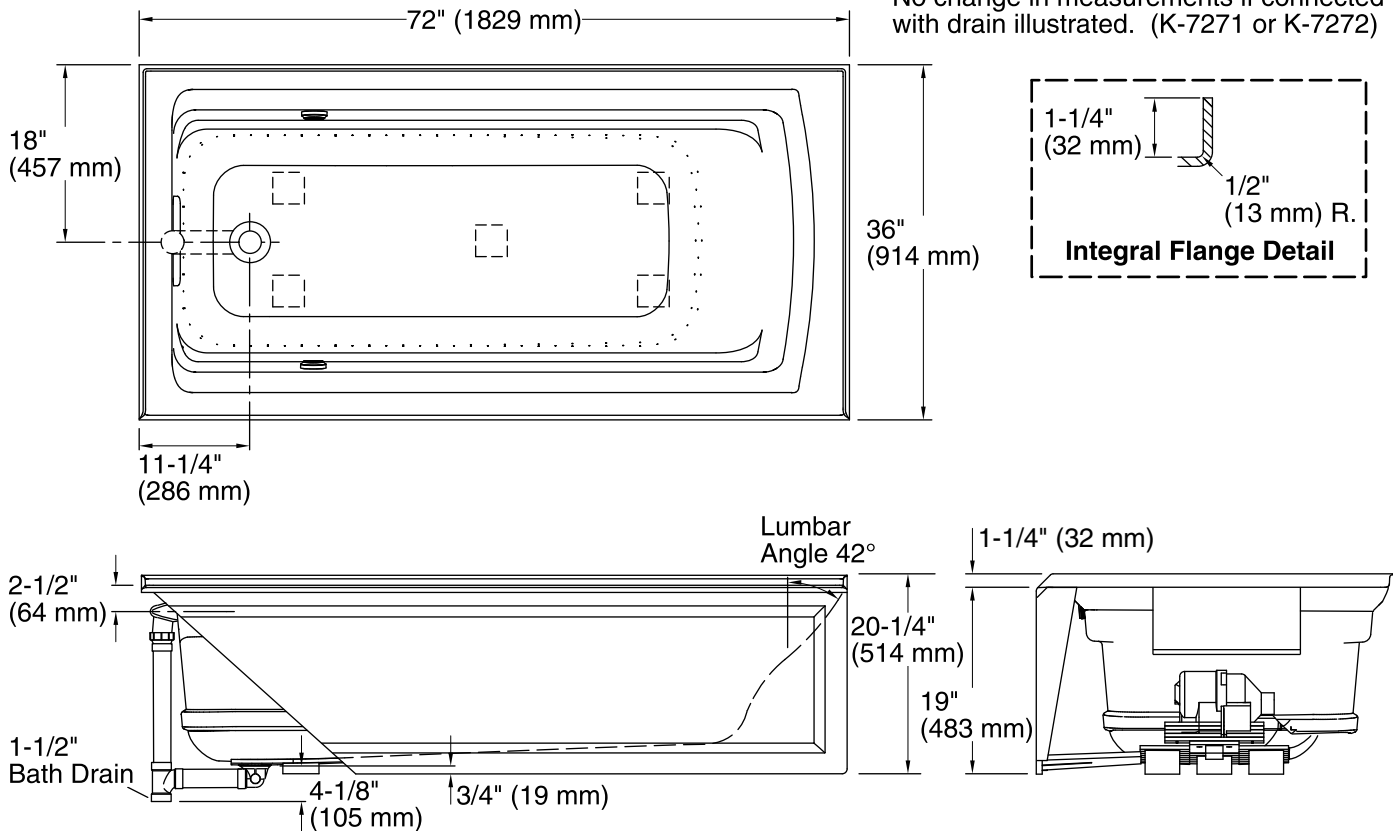

No change in measurements if connected with drain illustrated. (K-7271 or K-7272)

Required Electrical Service

One dedicated circuit required, protected with Class A Ground-Fault Circuit-Interrupter (GFCI) or Residual Current Device (RCD).

Blower, Heated 120 V, 15 A, 60 Hz
Surface:

Technical Information

All product dimensions are nominal.

Installation: 3-Wall Alcove
Drain location: Left
Basin area, bottom: 51-3/8" x 21" (1305 mm x 533 mm)
Basin area, top: 64-1/2" x 30-1/2" (1638 mm x 775 mm)
Weight: 121 lbs (54.9 kg)
Minimum floor load: 42 lbs/ft² (205.1 kg/m²)
Water depth: 15" (381 mm)
Electrical component rating:
Blower: 120 V, 10 A, 60 Hz, 300 W
Heated Surface: 120 V, 0.5 A, 60 Hz, 65 W
Minimum flat for door: 1-9/16" (40 mm)

Notes

Measure your actual product for rough-in details.

Install this product according to the installation instructions.

The hot water supply should be 70% of the capacity of the bath or greater. Installations will vary.

Provide one grounded electrical outlet within 24" (610 mm) of each component.

Remote blower installation kit is available for relocating the blower. Provide access for servicing the blower.

Do not relocate or alter the PVC tee or coiled flexible tubing connected to the blower. Follow the blower relocation instructions exactly.