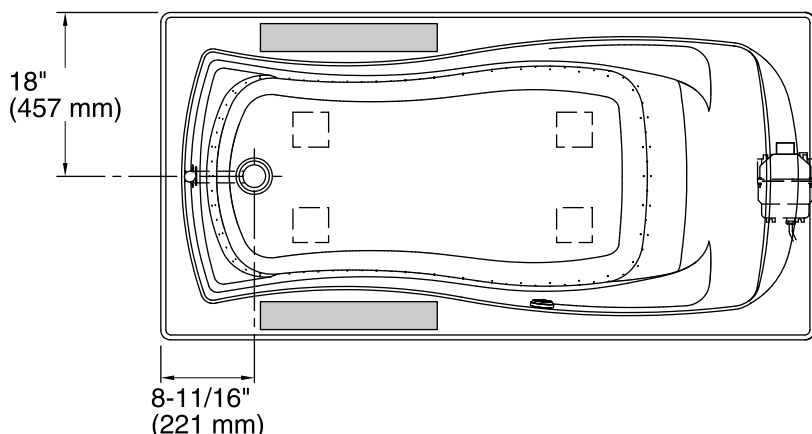

No change in measurements if connected with drain illustrated. (K-7166-AF)

Recommended faucet area.