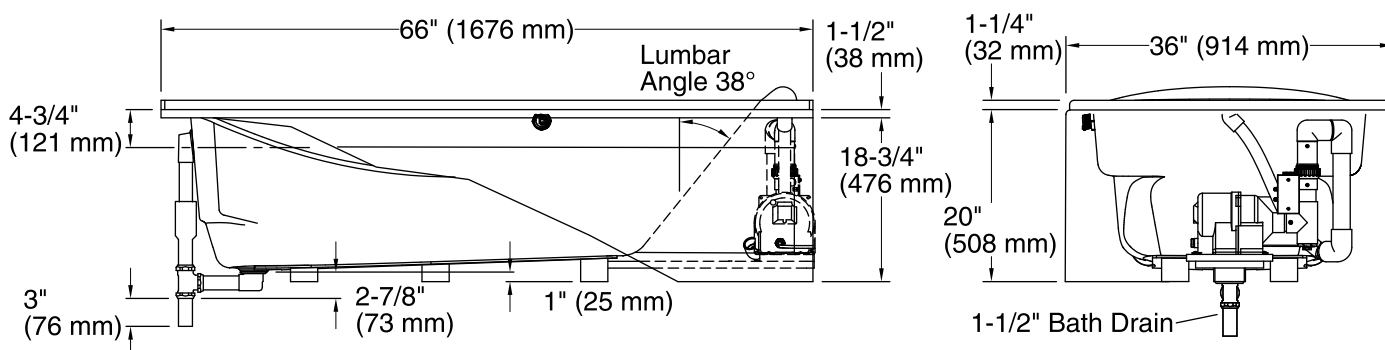

### Features

- Integral flange.
- Left drain.
- Integral lumbar support and armrests for comfort.
- Integral apron with removable access panel.
- Textured bottom surface.
- 66" (1676 mm) x 36" (914 mm) x 20" (508 mm)

Recommended faucet area.

### Technical Information

All product dimensions are nominal.

Installation: 3-Wall Alcove

Drain location: Left

Basin area, bottom: 48" x 24" (1219 mm x 610 mm)

Basin area, top: 59" x 30" (1499 mm x 762 mm)