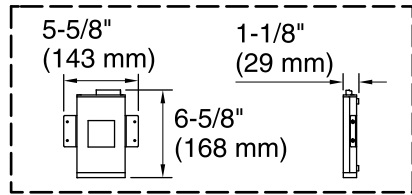

No change in measurements if connected with drain illustrated. (K-7166-AF)

☐ Recommended Faucet Location

Amplifier

User Interface

Integral Flange Detail

Required Electrical Service

One circuit required, protected with Class A Ground-Fault Circuit-Interrupter (GFCI) or Residual Current Device (RCD).

Amplifier: 120 V, 15 A, 50/60 Hz

Technical Information

All product dimensions are nominal.

Installation: 3-Wall Alcove

Drain location: Right

Basin area, bottom: 50" x 24" (1270 mm x 610 mm)

Basin area, top: 65" x 27" (1651 mm x 686 mm)

Weight: 88 lbs (39.9 kg)

Minimum floor load: 40 lbs/ft² (195.3 kg/m²)

Water depth: 14" (356 mm)

Water capacity: 72 gal (272.5 L)

Electrical component rating: Amplifier: 120 V, 50/60 Hz

Minimum flat for door: 2-1/8" (54 mm)

Notes

Measure your actual product for rough-in details.

Install this product according to the installation instructions.

The hot water supply should be 70% of the capacity of the bath or greater. Installations will vary.

Provide one grounded electrical outlet within 24" (610 mm) of each component.

Control amplifier fits 16" (406 mm) center studs. 25' (7.6 m) cables are included.

If installing a rim-mount faucet, make sure there is no interference above or below the deck before drilling any holes.