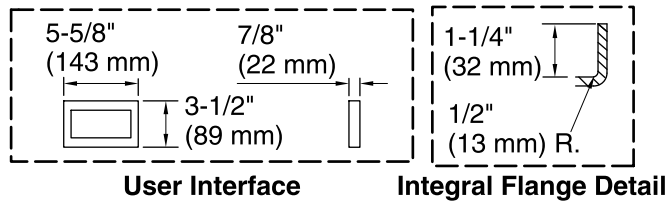

No change in measurements if connected with drain illustrated. (K-7166-AF)

☐ Recommended Faucet Location

Amplifier

User Interface

Integral Flange Detail

*Recommended User Interface Location

Required Electrical Service

One circuit required, protected with Class A Ground-Fault Circuit-Interrupter (GFCI) or Residual Current Device (RCD).

Amplifier: 120 V, 15 A, 50/60 Hz

Technical Information

All product dimensions are nominal.

Installation: 3-Wall Alcove

Drain location: Right

Basin area, bottom: 50" x 24" (1270 mm x 610 mm)

Basin area, top: 65" x 27" (1651 mm x 686 mm)

Weight: 88 lbs (39.9 kg)

Minimum floor load: 40 lbs/ft² (195.3 kg/m²)

Water depth: 14" (356 mm)

Water capacity: 72 gal (272.5 L)

Electrical component rating: Amplifier: 120 V, 50/60 Hz

Minimum flat for door: 2-1/8" (54 mm)

Notes

Measure your actual product for rough-in details.

Install this product according to the installation instructions.

The hot water supply should be 70% of the capacity of the bath or greater. Installations will vary.

Provide one grounded electrical outlet within 24" (610 mm) of each component.

Control amplifier fits 16" (406 mm) center studs. 25' (7.6 m) cables are included.

If installing a rim-mount faucet, make sure there is no interference above or below the deck before drilling any holes.