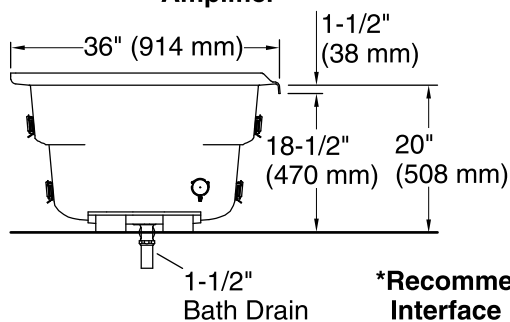

No change in measurements if connected with drain illustrated. (K-7166-AF)

☐ Recommended Faucet Location

Amplifier

*Recommended User Interface Location

Required Electrical Service

One circuit required, protected with Class A Ground-Fault Circuit-Interrupter (GFCI) or Residual Current Device (RCD).

Amplifier: 120 V, 15 A, 50/60 Hz

Technical Information

All product dimensions are nominal.

Installation: 3-Wall Alcove

Drain location: Right

Basin area, bottom: 50" x 24" (1270 mm x 610 mm)

Basin area, top: 65" x 27" (1651 mm x 686 mm)

Weight: 88 lbs (39.9 kg)

Minimum floor load: 40 lbs/ft² (195.3 kg/m²)

Water depth: 14" (356 mm)

Water capacity: 72 gal (272.5 L)

Electrical component rating: Amplifier: 120 V, 50/60 Hz

Minimum flat for door: 2-1/8" (54 mm)

Notes

Measure your actual product for rough-in details.

Install this product according to the installation instructions.

The hot water supply should be 70% of the capacity of the bath or greater. Installations will vary.

Provide one grounded electrical outlet within 24" (610 mm) of each component.

Control amplifier fits 16" (406 mm) center studs. 25' (7.6 m) cables are included.

If installing a rim-mount faucet, make sure there is no interference above or below the deck before drilling any holes.