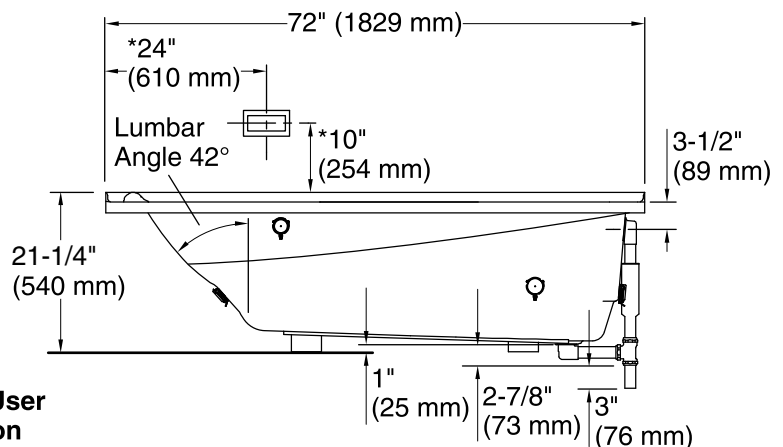

No change in measurements if connected with drain illustrated. (K-7166-AF)

☐ Recommended Faucet Location

*Recommended User Interface Location

Required Electrical Service

One circuit required, protected with Class A Ground-Fault Circuit-Interrupter (GFCI) or Residual Current Device (RCD).

Amplifier: 120 V, 15 A, 50/60 Hz

Technical Information

All product dimensions are nominal.

Installation: 3-Wall Alcove

Drain location: Right

Basin area, bottom: 50" x 24" (1270 mm x 610 mm)

Basin area, top: 65" x 27" (1651 mm x 686 mm)

Weight: 88 lbs (39.9 kg)

Minimum floor load: 40 lbs/ft² (195.3 kg/m²)

Water depth: 14" (356 mm)

Water capacity: 72 gal (272.5 L)

Electrical component rating: Amplifier: 120 V, 50/60 Hz

Minimum flat for door: 2-1/8" (54 mm)

Notes

Measure your actual product for rough-in details.

Install this product according to the installation instructions.

The hot water supply should be 70% of the capacity of the bath or greater. Installations will vary.

Provide one grounded electrical outlet within 24" (610 mm) of each component.

Control amplifier fits 16" (406 mm) center studs. 25' (7.6 m) cables are included.

If installing a rim-mount faucet, make sure there is no interference above or below the deck before drilling any holes.