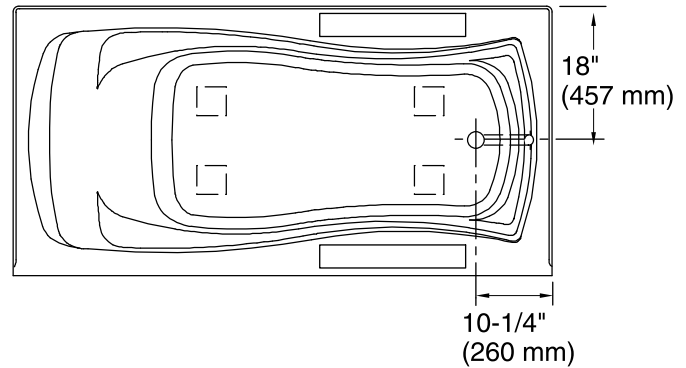

No change in measurements if connected with drain illustrated. (K-7166-AF)

☐ Recommended Faucet Location

Amplifier

User Interface

Integral Flange Detail

*Recommended User Interface Location

Required Electrical Service

One circuit required, protected with Class A Ground-Fault Circuit-Interrupter (GFCI) or Residual Current Device (RCD).

Amplifier: 120 V, 15 A, 50/60 Hz

Technical Information

All product dimensions are nominal.

Installation: 3-Wall Alcove

Drain location: Right

Basin area, bottom: 50" x 24" (1270 mm x 610 mm)

Basin area, top: 65" x 27" (1651 mm x 686 mm)

Weight: 88 lbs (39.9 kg)

Minimum floor load: 40 lbs/ft² (195.3 kg/m²)

Water depth: 14" (356 mm)

Water capacity: 72 gal (272.5 L)

Electrical component rating: Amplifier: 120 V, 50/60 Hz

Minimum flat for door: 2-1/8" (54 mm)

Notes

Measure your actual product for rough-in details.

Install this product according to the installation instructions.

The hot water supply should be 70% of the capacity of the bath or greater. Installations will vary.

Provide one grounded electrical outlet within 24" (610 mm) of each component.

Control amplifier fits 16" (406 mm) center studs. 25' (7.6 m) cables are included.

If installing a rim-mount faucet, make sure there is no interference above or below the deck before drilling any holes.