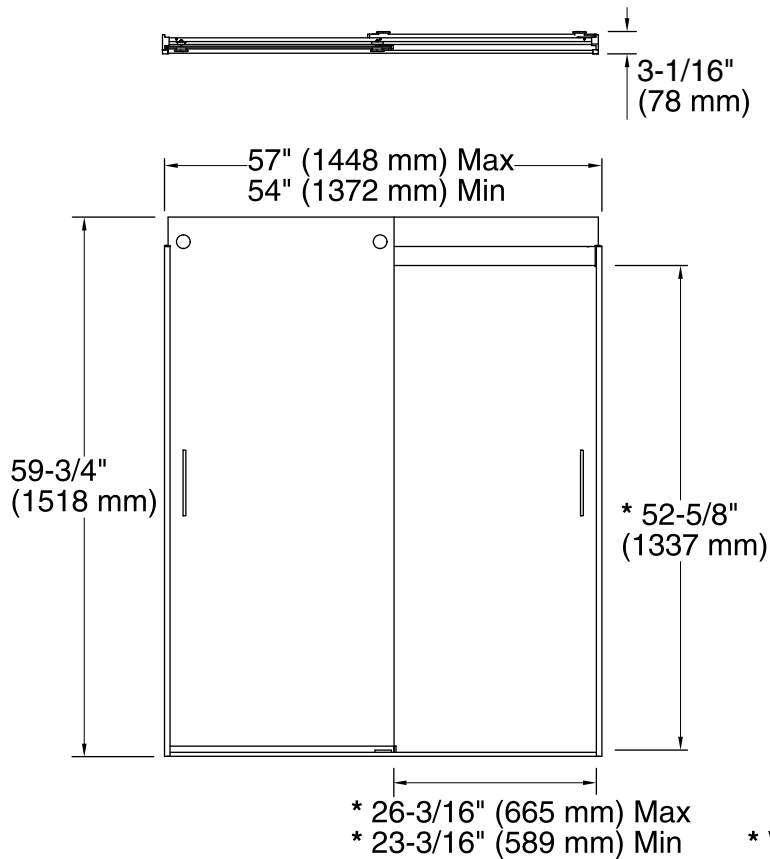

Features

- Frameless design highlights showering area.
- Innovative roller design simplifies installation and provides out-of-plumb adjustability.
- Frameless, 1/4" (6 mm) thick Crystal Clear tempered glass.
- Door tracking system features a hidden, cushioned, center guide for smooth, quiet sliding action.
- Smooth, easy-to-clean wall jambs.
- Contemporary vertical blade handles complete the look of this door.
- CleanCoat® technology creates a barrier between the water and glass to help keep your shower door looking new.

*** Walk-through**

Technical Information

All product dimensions are nominal.

- Installation type: For bath installation
- Opening style: Sliding/Bypass
- Opening Width - Min: 54" (1372 mm)
- Opening Width - Max: 57" (1448 mm)
- Walk-through - Min: 23-3/16" (589 mm)
- Walk-through - Max: 26-3/16" (665 mm)
- Glass thickness: 1/4" (6 mm)
- Glass coating: CleanCoat®

Notes

Install this product according to the installation guide.

If replacing a shower door, the narrow wall jamb design of this door may not cover the existing shower door holes.

The vertical opening should be a minimum of 62-1/4" (1581 mm) to allow for installation clearance.