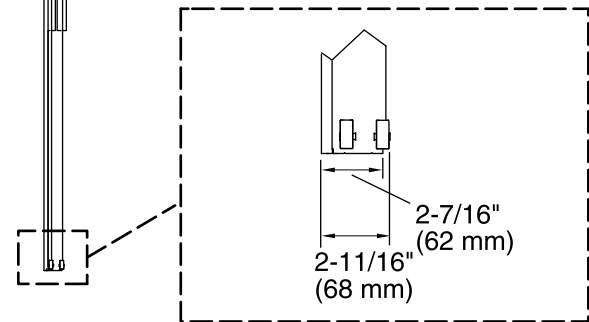

Features

- Frameless design highlights showering area.
- Innovative roller design simplifies installation and provides out-of-plumb adjustability.
- Frameless, 1/4" (6 mm) thick Crystal Clear tempered glass.
- Door tracking system features a hidden, cushioned, center guide for smooth, quiet sliding action.
- Smooth, easy-to-clean wall jambs.
- Contemporary vertical blade handles complete the look of this door.
- CleanCoat® technology creates a barrier between the water and glass to help keep your shower door looking new.

*** Walk-through**

Technical Information

All product dimensions are nominal.

- Installation type: For bath installation
- Opening style: Sliding/Bypass
- Opening Width - Min: 54" (1372 mm)
- Opening Width - Max: 57" (1448 mm)
- Walk-through - Min: 23-3/16" (589 mm)
- Walk-through - Max: 26-3/16" (665 mm)
- Glass thickness: 1/4" (6 mm)
- Glass coating: CleanCoat®