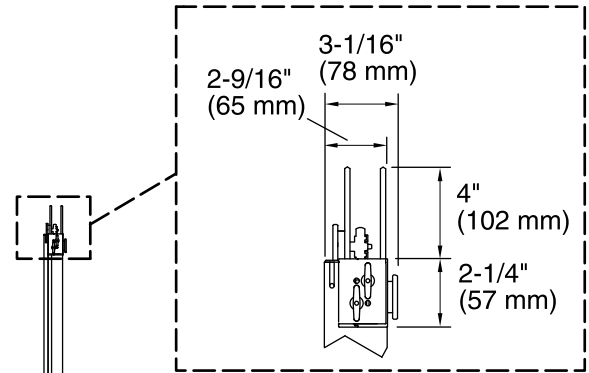

Features

- Frameless design highlights showering area.
- Innovative roller design simplifies installation and provides out-of-plumb adjustability.
- Frameless, 1/4" (6 mm) thick Crystal Clear tempered glass.
- Door tracking system features a hidden, cushioned, center guide for smooth, quiet sliding action.
- Smooth, easy-to-clean wall jambs.
- Contemporary vertical blade handles complete the look of this door.
- CleanCoat® technology creates a barrier between the water and glass to help keep your shower door looking new.

*** Walk-through**

Technical Information

All product dimensions are nominal.

- Installation type: For bath installation
- Opening style: Sliding/Bypass
- Opening Width - Min: 54" (1372 mm)
- Opening Width - Max: 57" (1448 mm)
- Walk-through - Min: 23-3/16" (589 mm)
- Walk-through - Max: 26-3/16" (665 mm)
- Glass thickness: 1/4" (6 mm)
- Glass coating: CleanCoat®

Notes

Install this product according to the installation guide.

If replacing a shower door, the narrow wall jamb design of this door may not cover the existing shower door holes.

The vertical opening should be a minimum of 62-1/4" (1581 mm) to allow for installation clearance.