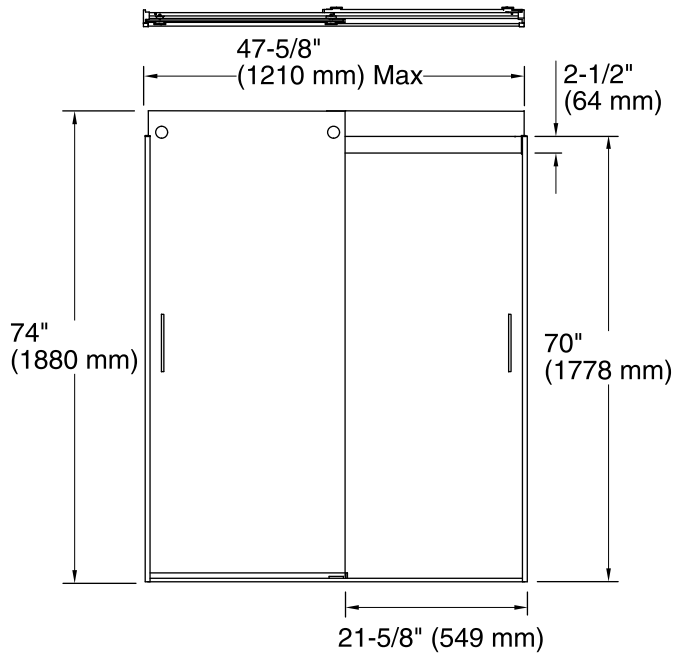

Features

- Hardware options inside and outside the shower include a blade handle or contemporary square towel bar.
- CleanCoat® technology creates a barrier between the water and glass to help keep your shower door looking new.
- Frameless, 3/8" (10 mm) thick Crystal Clear tempered glass door.
- Door tracking system features a hidden, cushioned, center guide for smooth, quiet sliding action.
- Innovative roller design simplifies installation and provides out-of-plumb adjustability.
- Reversible top track and towel bar.
- Frameless design emphasizes glass and creates a sleek, minimalist look.
- Smooth, easy-to-clean wall jambs.

Color	Code	Description
	SHP	Bright Polished Silver
	NX	Brushed Nickel
	ABV	Anodized Brushed Bronze
	ABZ	Anodized Dark Bronze

Available Glass Options

Code	Description
	Crystal Clear

*Walk Through Height = 70" (1778 mm) minus 2-1/2" (64 mm)