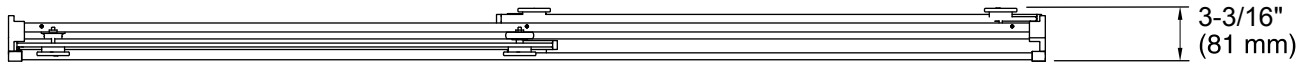

Color	Code	Description
	SHP	Bright Polished Silver
	NX	Brushed Nickel
	ABV	Anodized Brushed Bronze
	ABZ	Anodized Dark Bronze

Available Glass Options

Code	Description
	Crystal Clear

*Walk Through Height = 70" (1778 mm) minus 2-1/2" (64 mm)