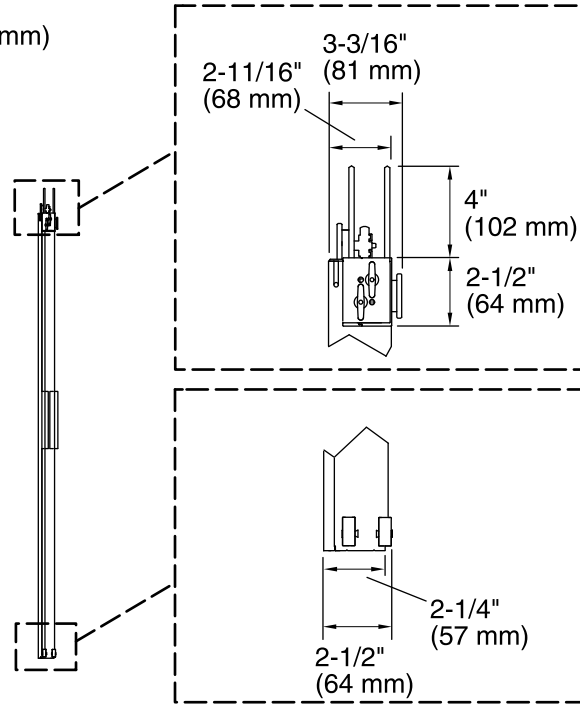

Features

- Hardware options inside and outside the shower include a blade handle or contemporary square towel bar.
- CleanCoat® technology creates a barrier between the water and glass to help keep your shower door looking new.
- Frameless, 3/8" (10 mm) thick Crystal Clear tempered glass door.
- Door tracking system features a hidden, cushioned, center guide for smooth, quiet sliding action.
- Innovative roller design simplifies installation and provides out-of-plumb adjustability.
- Reversible top track and towel bar.
- Frameless design emphasizes glass and creates a sleek, minimalist look.
- Smooth, easy-to-clean wall jambs.

Material

- Anodized aluminum hardware prevents rusting or corrosion.

Installation

- Out-of-plumb adjustability allows for simpler installation.
- Can be installed to open to the left or right.

Components

Additional included component/s: Hardware Kit.

Color	Code	Description
	SHP	Bright Polished Silver
	NX	Brushed Nickel
	ABV	Anodized Brushed Bronze
	ABZ	Anodized Dark Bronze

Available Glass Options

Code	Description
	Crystal Clear

*Walk Through Height = 70" (1778 mm) minus 2-1/2" (64 mm)

Technical Information

All product dimensions are nominal.

Installation type: For shower base installation

Opening style: Sliding/Bypass

Glass coating: CleanCoat®

Notes

Install this product according to the installation guide.