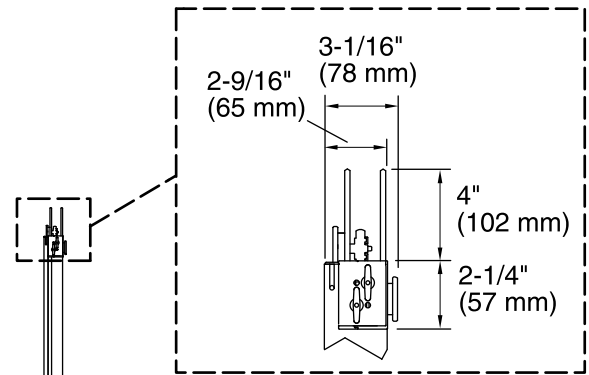

Features

- Frameless design highlights showering area.
- Innovative roller design simplifies installation and provides out-of-plumb adjustability.
- Frameless, 1/4" (6 mm) thick Crystal Clear tempered glass.
- Door tracking system features a hidden, cushioned, center guide for smooth, quiet sliding action.
- Smooth, easy-to-clean wall jambs.
- Contemporary vertical blade handles complete the look of this door.
- CleanCoat® technology creates a barrier between the water and glass to help keep your shower door looking new.

* Walk-through

Technical Information

All product dimensions are nominal.

- Installation type: For bath installation
- Opening style: Sliding/Bypass
- Opening Width - Min: 56-5/8" (1438 mm)
- Opening Width - Max: 59-5/8" (1514 mm)
- Walk-through - Min: 24-3/8" (619 mm)
- Walk-through - Max: 27-3/8" (695 mm)
- Glass thickness: 1/4" (6 mm)
- Glass coating: CleanCoat®

Notes

Install this product according to the installation guide.

If replacing a shower door, the narrow wall jamb design of this door may not cover the existing shower door holes.

The vertical opening should be a minimum of 64-1/2" (1638 mm) to allow for installation clearance.