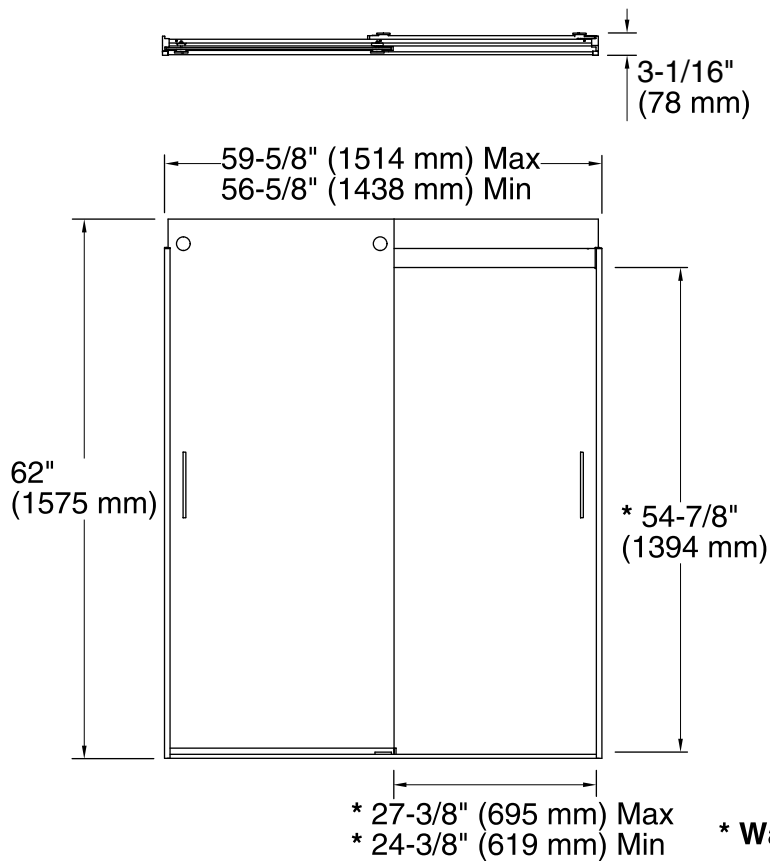

Features

- Frameless design highlights showering area.
- Innovative roller design simplifies installation and provides out-of-plumb adjustability.
- Frameless, 1/4" (6 mm) thick Crystal Clear tempered glass.
- Door tracking system features a hidden, cushioned, center guide for smooth, quiet sliding action.
- Smooth, easy-to-clean wall jambs.
- Contemporary vertical blade handles complete the look of this door.
- CleanCoat® technology creates a barrier between the water and glass to help keep your shower door looking new.

* Walk-through

Technical Information

All product dimensions are nominal.

- Installation type: For bath installation
- Opening style: Sliding/Bypass
- Opening Width - Min: 56-5/8" (1438 mm)
- Opening Width - Max: 59-5/8" (1514 mm)
- Walk-through - Min: 24-3/8" (619 mm)
- Walk-through - Max: 27-3/8" (695 mm)
- Glass thickness: 1/4" (6 mm)
- Glass coating: CleanCoat®

Notes

Install this product according to the installation guide.

If replacing a shower door, the narrow wall jamb design of this door may not cover the existing shower door holes.

The vertical opening should be a minimum of 64-1/2" (1638 mm) to allow for installation clearance.