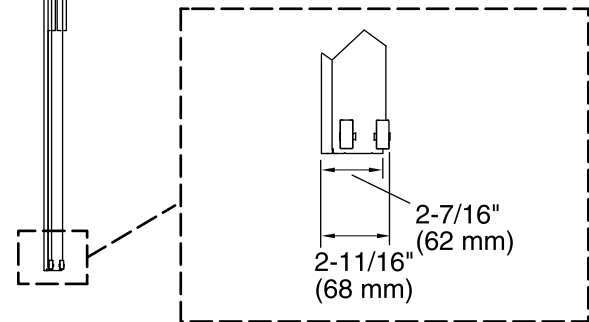

Features

- Frameless design highlights showering area.
- Innovative roller design simplifies installation and provides out-of-plumb adjustability.
- Frameless, 1/4" (6 mm) thick Crystal Clear tempered glass.
- Door tracking system features a hidden, cushioned, center guide for smooth, quiet sliding action.
- Smooth, easy-to-clean wall jambs.
- Contemporary vertical blade handles complete the look of this door.
- CleanCoat® technology creates a barrier between the water and glass to help keep your shower door looking new.

* Walk-through

Technical Information

All product dimensions are nominal.

- Installation type: For bath installation
- Opening style: Sliding/Bypass
- Opening Width - Min: 56-5/8" (1438 mm)
- Opening Width - Max: 59-5/8" (1514 mm)
- Walk-through - Min: 24-3/8" (619 mm)
- Walk-through - Max: 27-3/8" (695 mm)
- Glass thickness: 1/4" (6 mm)
- Glass coating: CleanCoat®