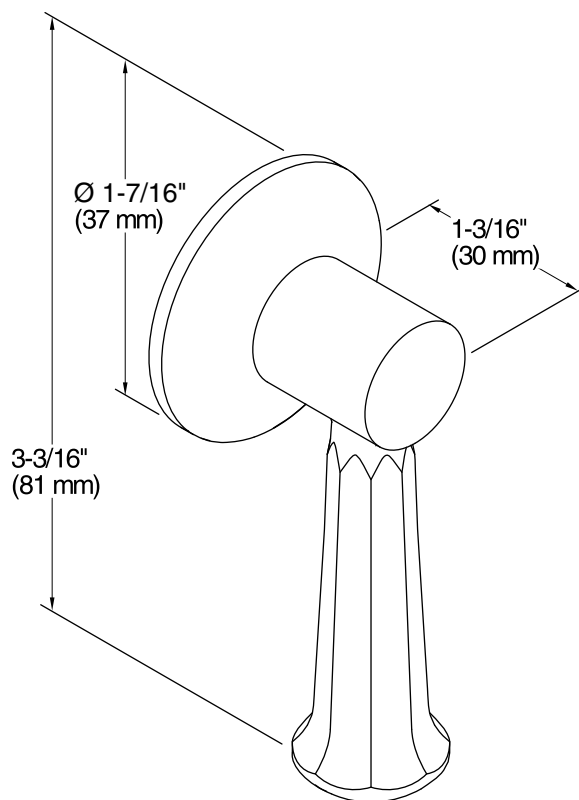

Features

- Mounts vertically.
- Premium metal construction for durability.
- KOHLER finishes resist corrosion and tarnish.
- For use with the K-3940 and K-3324 Kathryn one-piece toilets.
- Coordinates with other products in the Kathryn collection.

Technical Information

All product dimensions are nominal.