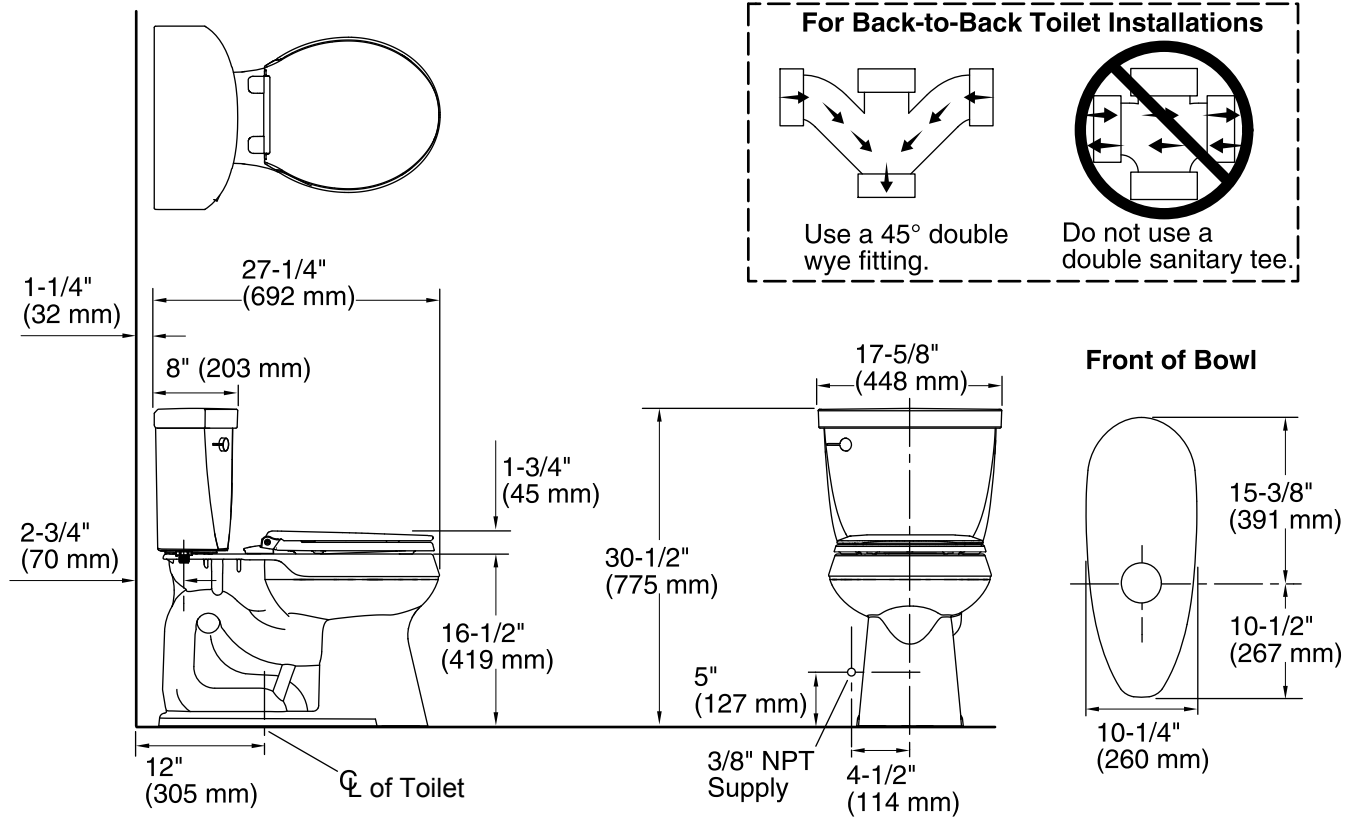

### Features

- Two-piece toilet.
- Round-front bowl offers an ideal solution for smaller baths and powder rooms.
- Comfort Height feature offers chair-height seating that makes sitting down and standing up easier for most adults.
- 1.28 gallons per flush (gpf).
- 2-1/8-inch glazed trapway.
- Standard left-hand trip lever included.
- Complete Solution toilets provide everything you need in one box, including bowl, tank, seat, wax ring, and floor hardware.
- Grip-Tight Reveal™ Q3 toilet seat features innovative technology that prevents the seat from slamming, and simplifies both cleaning and installation.
- Supply line not included.
- Coordinates with other products in the Cimarron collection.
- Available exclusively at Lowe's.

### Installation

- Standard 12-inch rough-in.
- DryLock™ System saves installation time and helps prevent water leakage.

## Technical Information

All product dimensions are nominal.

Toilet type:	Two-piece
Bowl shape:	Round front
Seat hinge type:	Quiet-Close™, Quick-Release™
Trap passageway:	2-1/8" (54 mm)
Water surface size:	11" x 8-3/4" (279 mm x 222 mm)
Rim to water surface:	5-1/4" (133 mm)
Rough-in:	12" (305 mm)
Seat-mounting holes:	5-1/2" (140 mm)

## Notes

Install this product according to the installation instructions.

NOTE: Product does not include a supply line, as the length needed varies per installation.

For back-to-back-toilet installations: Use only a 45° double wye fitting.