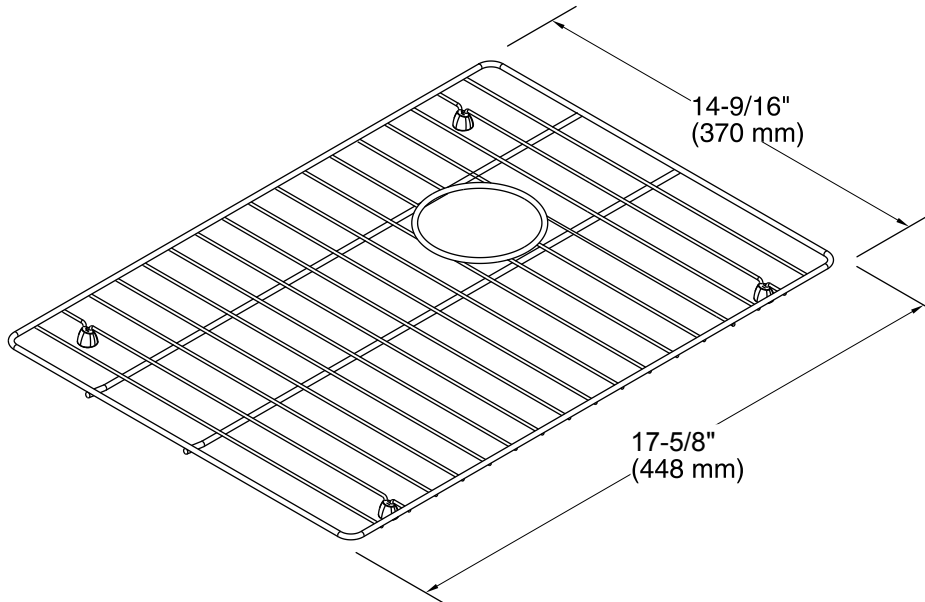

Features

- Fits in the large bowl of the K-6426 and K-6427 Whitehaven kitchen sinks.
- Helps protect sink surface from daily wear.
- Dishwasher safe.
- Rubber feet provide added protection.

Installation

Color	Code	Description
-------	------	-------------

	ST	Stainless Steel
--	----	-----------------

Technical Information

All product dimensions are nominal.