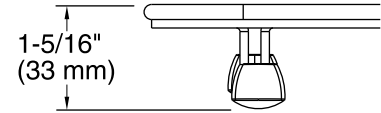

Color	Code	Description
-------	------	-------------

	ST	Stainless Steel
--	----	-----------------

Technical Information

All product dimensions are nominal.