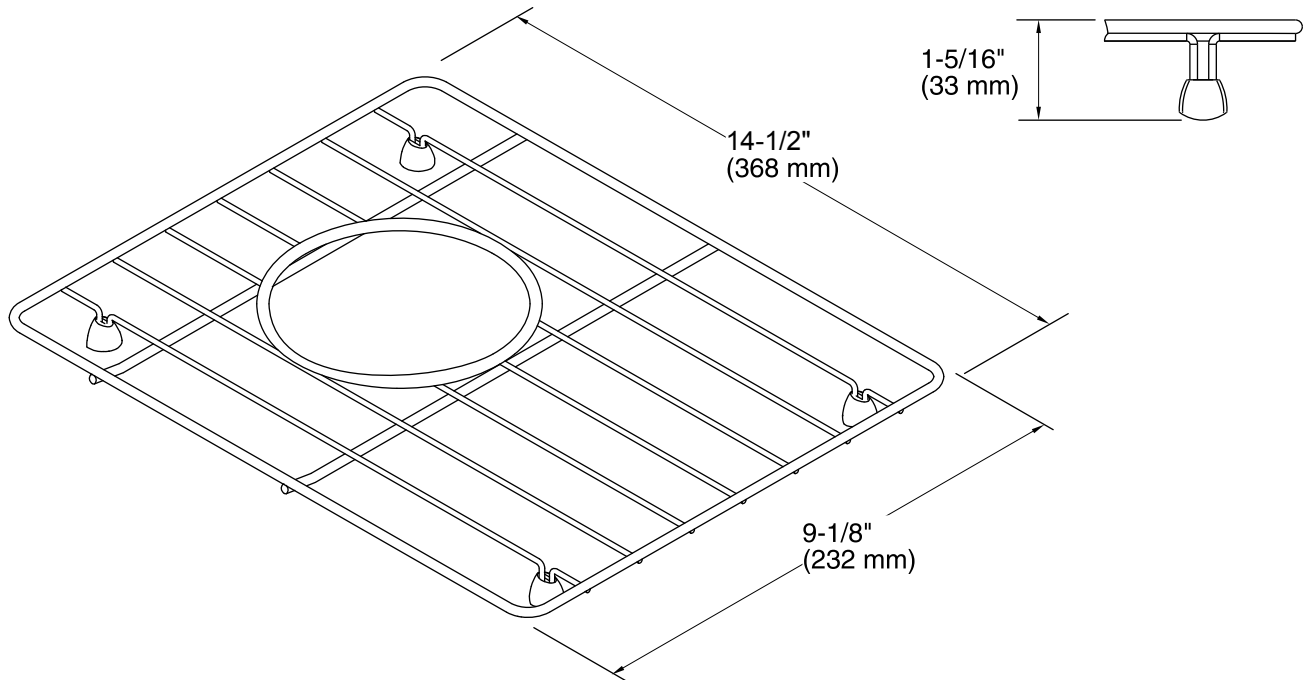

Features

- Fits in the small bowl of the K-6426 and K-6427 Whitehaven kitchen sinks.
- Helps protect sink surface from daily wear.
- Dishwasher safe.
- Rubber feet provide added protection.

Material

- Durable stainless-steel construction.

	ST	Stainless Steel
--	----	-----------------

Technical Information

All product dimensions are nominal.