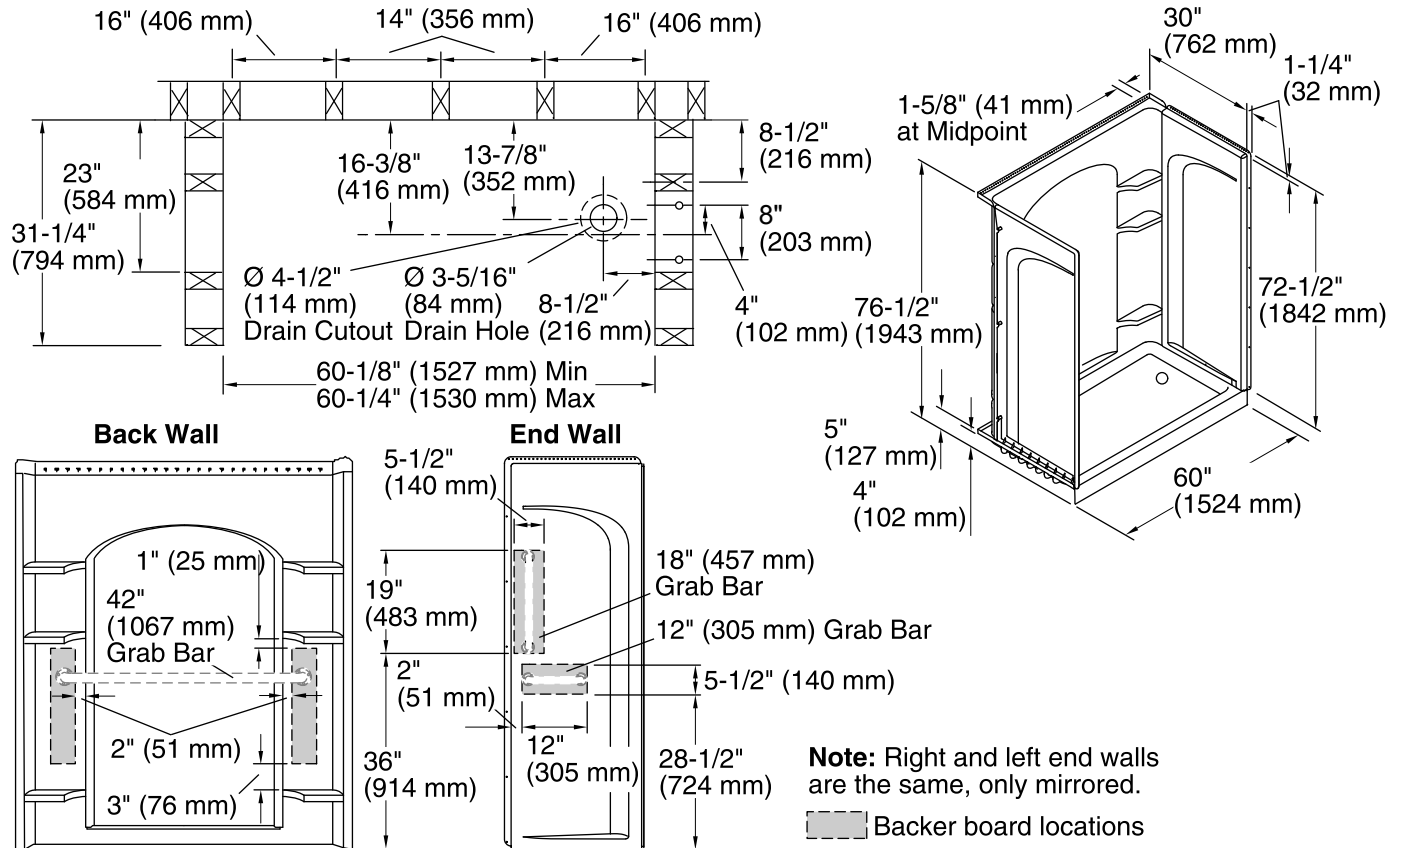

Components

Product includes:

- 72232106 60" Back Wall w/Backer Boards
- 72171120 60" x 30" Shower Receptor
- 72175106 Shower End Wall Set w/Backer Board

Codes/Standards

CSA B45.5/IAPMO Z124
ASTM E162
ASTM E662
Greenguard UL 2818 - Gold
HUD, UM Bulletin 73
CARB P2

6-13-2016 05:33

Technical Information

All product dimensions are nominal.

Installation: 3-Wall Alcove

Drain location: Right

Door height required: 70-1/2" (1791 mm)

Door width required: 56-5/8" (1438 mm)

Notes