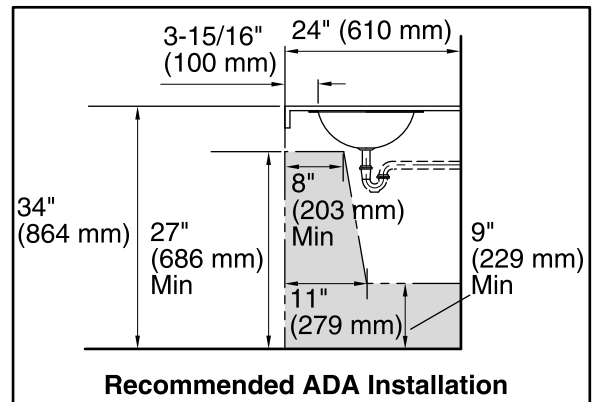

Features

- Oval basin.
- Without overflow.
- Includes basin clamp assembly.
- 19-7/8" (505 mm) x 16-11/16" (424 mm)

Material

- 20-gauge stainless steel.
- Luster finish.

Installation

- Under-mount or drop-in.

See website for detailed warranty information.

Technical Information

All product dimensions are nominal.

Installation:	Drop-In, Under-mount
Bowl area	Water depth: 5-3/8" (137 mm)
Drain hole:	1-5/8" (41 mm)
Template:	Drop-in, 1248333-7, not required, not included
	Under-mount, 1248333-7, not required, not included