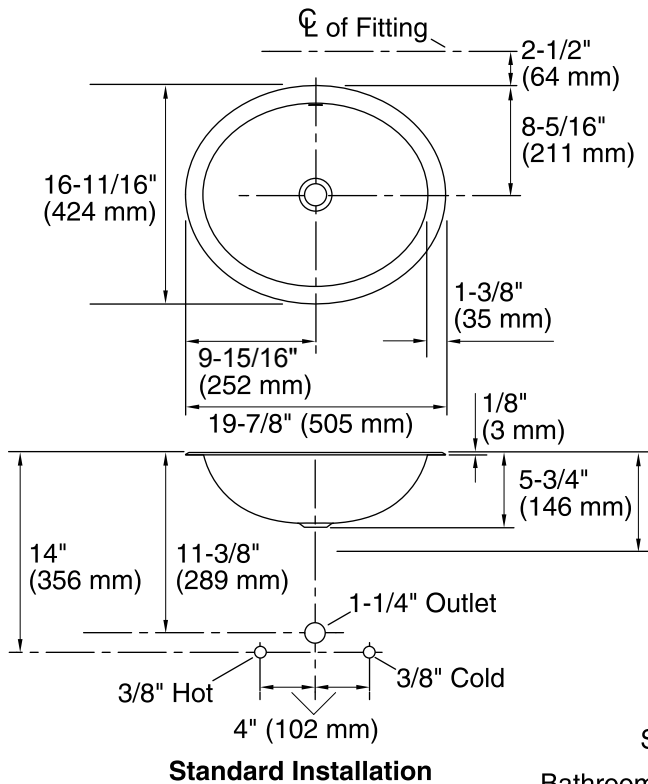

Features

- Oval basin.
- Without overflow.
- Includes basin clamp assembly.
- 19-7/8" (505 mm) x 16-11/16" (424 mm)

Material

- 20-gauge stainless steel.
- Luster finish.

Installation

- Under-mount or drop-in.

See website for detailed warranty information.

Technical Information

All product dimensions are nominal.

Installation:	Drop-In, Under-mount
Bowl area	Water depth: 5-3/8" (137 mm)
Drain hole:	1-5/8" (41 mm)
Template:	Drop-in, 1248333-7, not required, not included
	Under-mount, 1248333-7, not required, not included