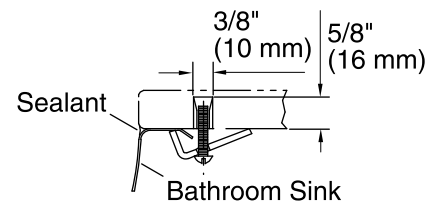

Features

- Oval basin.
- Without overflow.
- Includes basin clamp assembly.
- 19-7/8" (505 mm) x 16-11/16" (424 mm)

Material

- 20-gauge stainless steel.
- Luster finish.

Installation

- Under-mount or drop-in.

See website for detailed warranty information.

Technical Information

All product dimensions are nominal.

Installation:	Drop-In, Under-mount
Bowl area	Water depth: 5-3/8" (137 mm)
Drain hole:	1-5/8" (41 mm)
Template:	Drop-in, 1248333-7, not required, not included
	Under-mount, 1248333-7, not required, not included