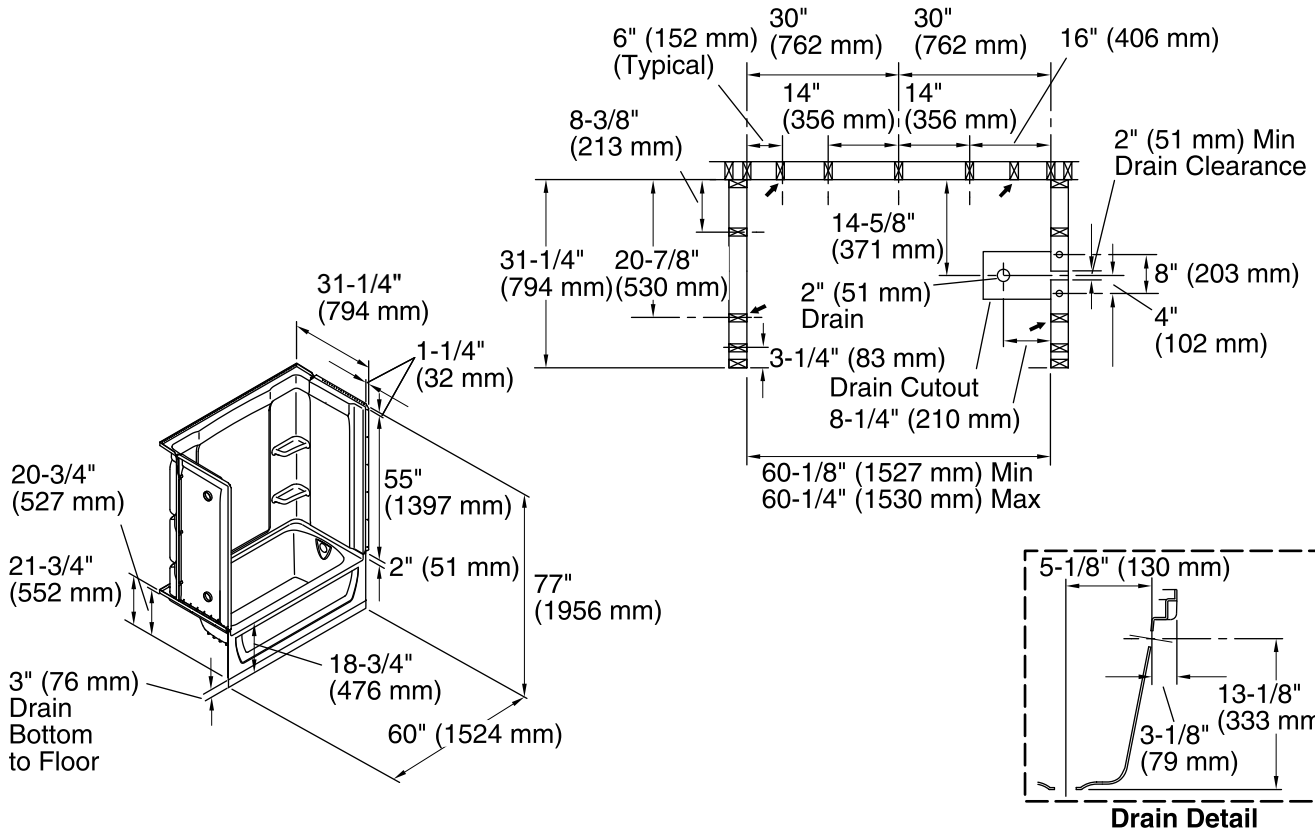

Ensemble™ Medley®

60" x 30" AFD Bath/Shower
71370122

Features

- Modular design allows it to be moved around corners and through doorways with ease.
- Durable high gloss finish.
- Innovative Dry-Block™ seal and channeled water containment system form watertight seams.
- Clean, contemporary design with ample shelving.
- 2" (51 mm) wainscot/tile ledge.
- Above-floor-drain (AFD) rough-in.
- 18-3/4" (476 mm) bath depth (floor to top of threshold).
- 60" (1524 mm) x 30-1/4" (768 mm) x 75-3/4" (1924 mm) complete unit finished dimensions.

Components

Product includes:

- 71374100 60" x 30" Medley™ Bath/Shower Wall Set
- 71171122 30" AFD Bath

Codes/Standards

CSA B45.5/IAPMO Z124
ASTM E162
ASTM E662
Greenguard UL 2818 - Gold
HUD, UM Bulletin 73

9-4-2017 03:03

Technical Information

All product dimensions are nominal.

Installation: 3-Wall Alcove

Drain location: Right

Basin area, bottom: 45" x 20" (1143 mm x 508 mm)

Basin area, top: 53" x 23" (1346 mm x 584 mm)

Water depth: 11-1/4" (286 mm)

Water capacity: 44 gal (166.6 L)

Minimum flat for door: 2-3/4" (70 mm)

Door height required: 56-3/4" (1441 mm)

Door width required: 57-11/16" (1465 mm)

Notes

Install this product according to the installation instructions.