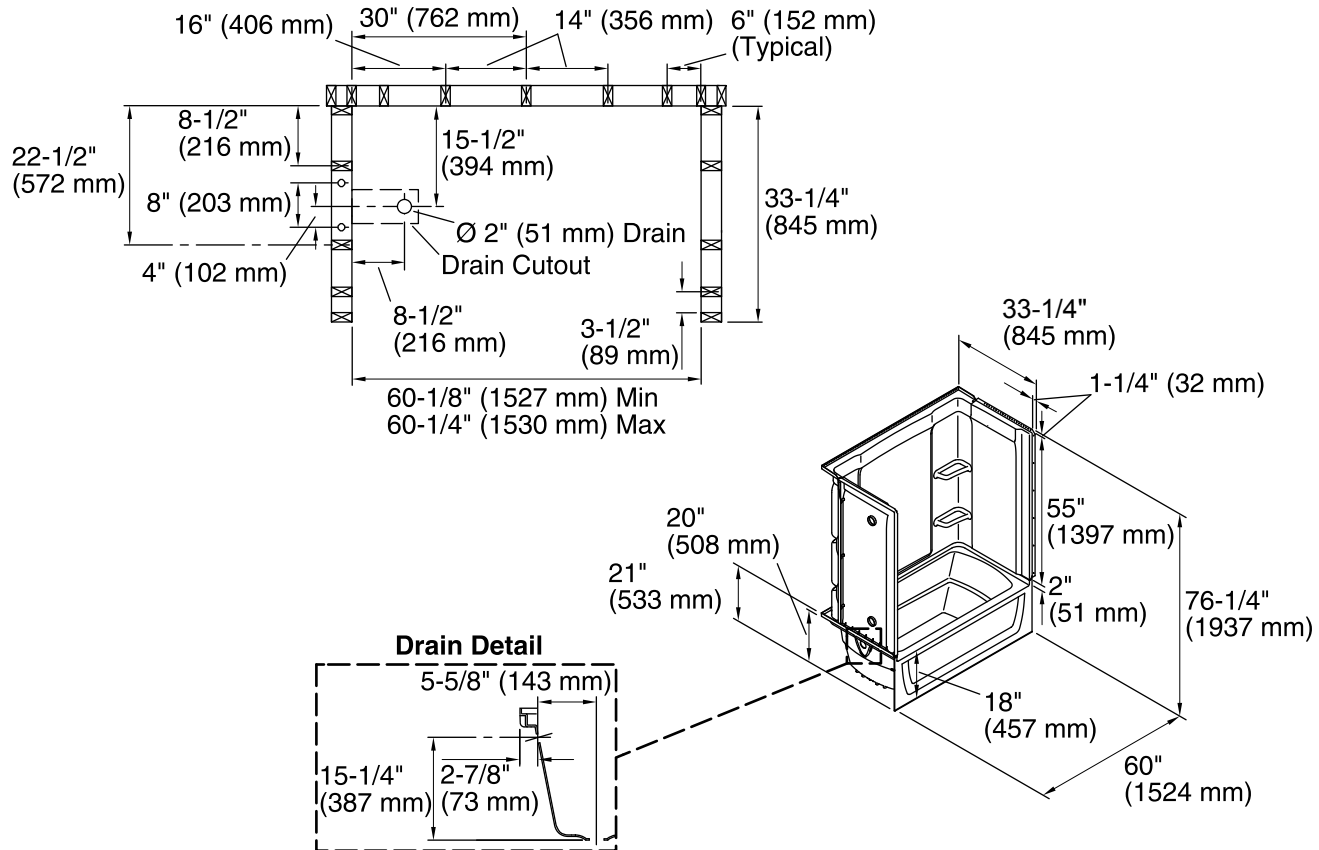

Ensemble™ Medley®

60" x 32" Bath/Shower

71320110

Features

- Modular design allows it to be moved around corners and through doorways with ease.
- Durable high gloss finish.
- Innovative Dry-Block™ seal and channeled water containment system form watertight seams.
- Clean, contemporary design with ample shelving.
- 2" (51 mm) wainscot/tile ledge.
- 18" (457mm) bath depth (floor to top of threshold).
- 60" (1524 mm) x 32" (813 mm) x 75" (1905 mm) complete unit finished dimensions.

Components

Product includes:

- 71324100 60" x 32" Medley™ Bath/Shower Wall Set
- 71121110 32" (813 mm) Bath

Codes/Standards

CSA B45.5/IAPMO Z124
ASTM E162
ASTM E662
Greenguard UL 2818 - Gold
HUD, UM Bulletin 73

9-4-2017 03:02

Technical Information

All product dimensions are nominal.

Installation:	3-Wall Alcove
Drain location:	Left
Basin area, bottom:	42" x 20" (1067 mm x 508 mm)
Basin area, top:	54" x 26" (1372 mm x 660 mm)
Water depth:	13-3/4" (349 mm)
Water capacity:	55 gal (208.2 L)
Minimum flat for door:	3" (76 mm)
Door height required:	56-3/4" (1441 mm)
Door width required:	57-11/16" (1465 mm)