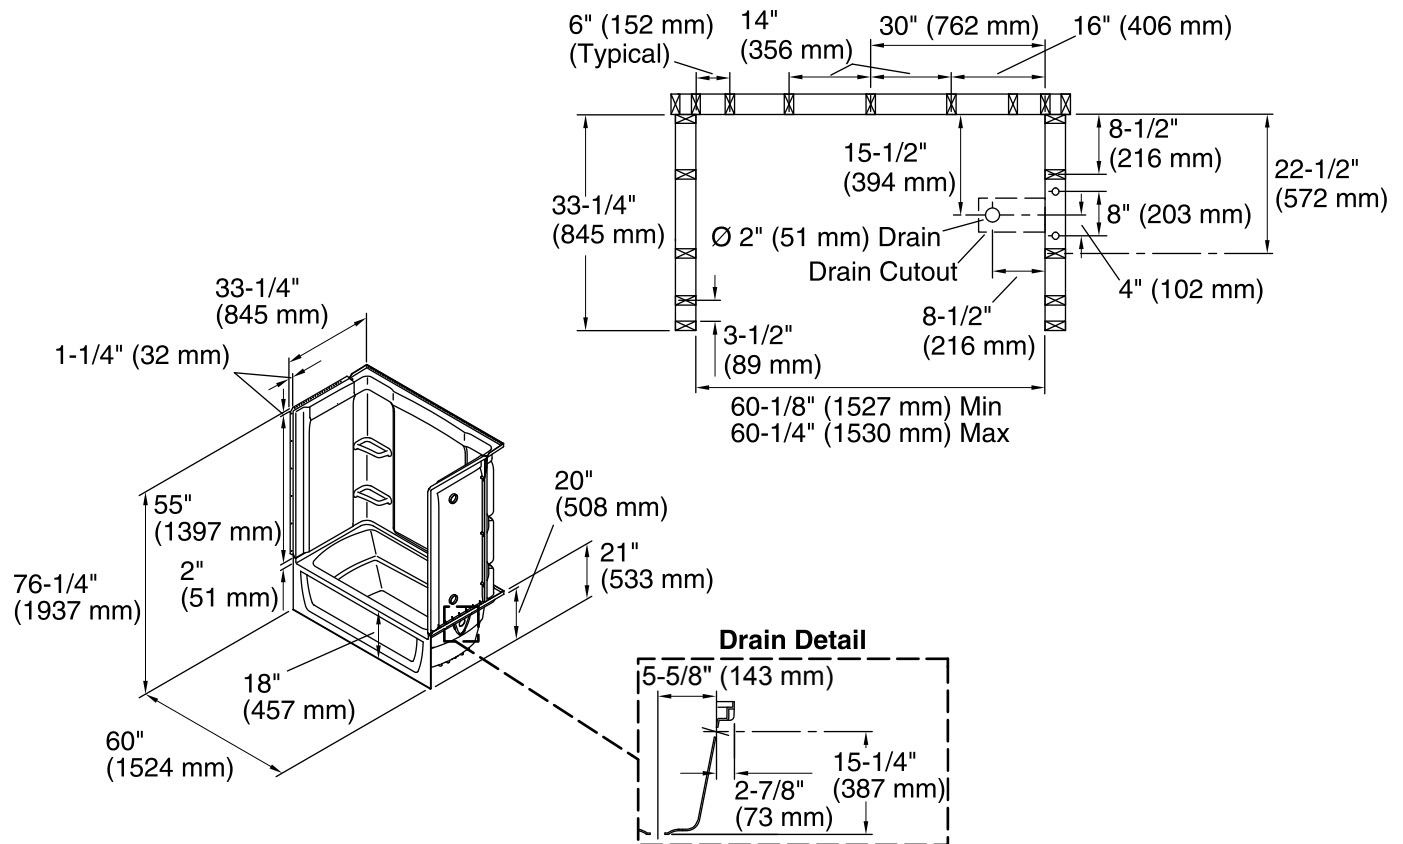

Ensemble™ Medley®

60" x 32" Bath/Shower
71320120

Features

- Modular design allows it to be moved around corners and through doorways with ease.
- Durable high gloss finish.
- Innovative Dry-Block™ seal and channeled water containment system form watertight seams.
- Clean, contemporary design with ample shelving.
- 2" (51 mm) wainscot/tile ledge.
- 18" (457mm) bath depth (floor to top of threshold).
- 60" (1524 mm) x 32" (813 mm) x 75" (1905 mm) complete unit finished dimensions.

Components

Product includes:

- 71324100 60" x 32" Medley™ Bath/Shower Wall Set
- 71121120 32" (813 mm) Bath

Codes/Standards

CSA B45.5/IAPMO Z124
ASTM E162
ASTM E662
Greenguard UL 2818 - Gold
HUD, UM Bulletin 73

9-4-2017 03:02

Technical Information

All product dimensions are nominal.

- Installation: 3-Wall Alcove
- Drain location: Right
- Basin area, bottom: 42" x 20" (1067 mm x 508 mm)
- Basin area, top: 54" x 26" (1372 mm x 660 mm)
- Water depth: 13-3/4" (349 mm)
- Water capacity: 55 gal (208.2 L)
- Minimum flat for door: 3" (76 mm)
- Door height required: 56-3/4" (1441 mm)
- Door width required: 57-11/16" (1465 mm)