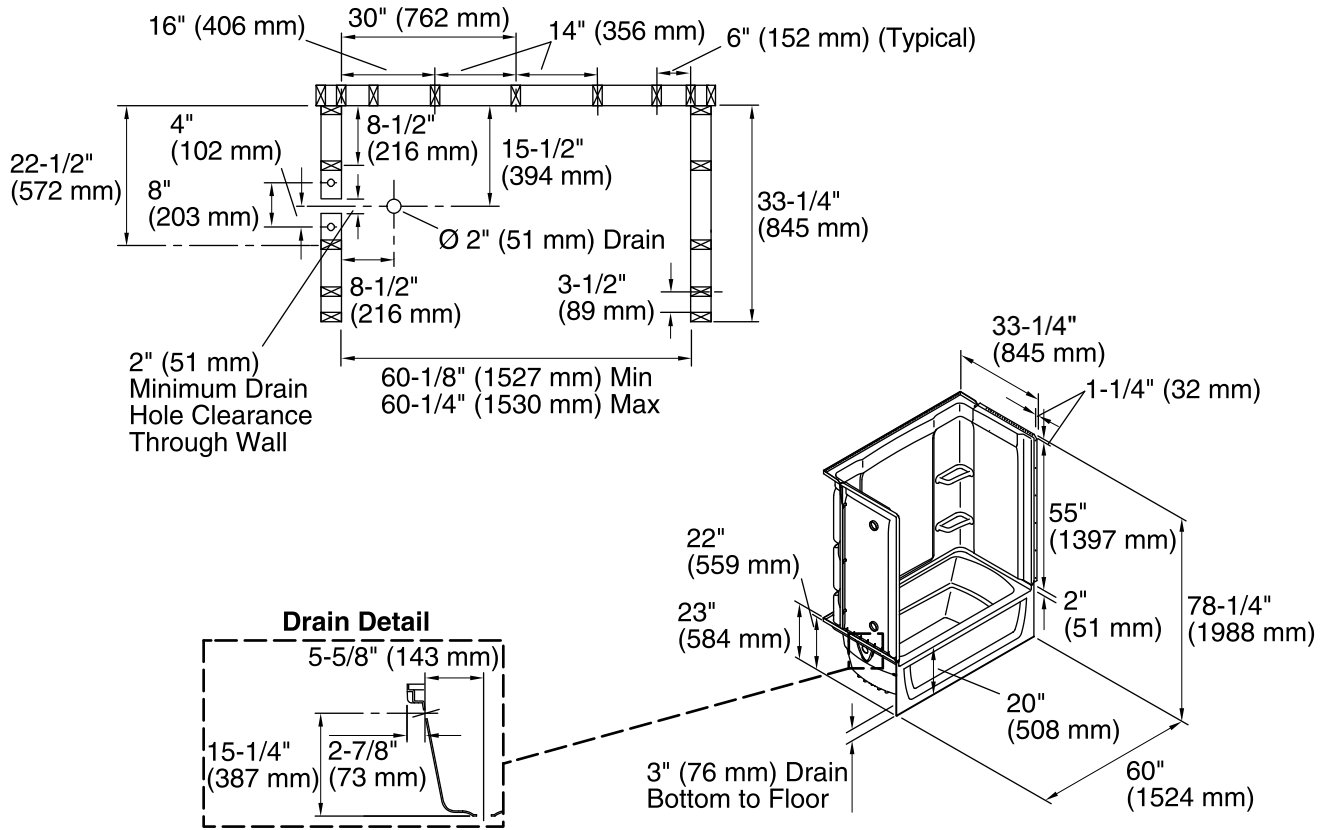

Ensemble™ Medley®

60" x 32" AFD Bath/Shower
71320112

Features

- Modular design allows it to be moved around corners and through doorways with ease.
- Durable high gloss finish.
- Innovative Dry-Block™ seal and channeled water containment system form watertight seams.
- Clean, contemporary design with ample shelving.
- 2" (51 mm) wainscot/tile ledge.
- 20" (508 mm) bath depth (floor to top of threshold).
- 60" (1524 mm) x 32" (813 mm) x 77" (1956 mm) complete unit finished dimensions.

Components

Product includes:

- 71324100 60" x 32" Medley™ Bath/Shower Wall Set
- 71121112 32" (813 mm) AFD Bath

Codes/Standards

CSA B45.5/IAPMO Z124
ASTM E162
ASTM E662
Greenguard UL 2818 - Gold
HUD, UM Bulletin 73

9-4-2017 03:02

Technical Information

- All product dimensions are nominal.
- Installation: 3-Wall Alcove
- Drain location: Left
- Basin area, bottom: 42" x 20" (1067 mm x 508 mm)
- Basin area, top: 54" x 26" (1372 mm x 660 mm)
- Water depth: 13" (330 mm)
- Water capacity: 51 gal (193.1 L)
- Minimum flat for door: 3" (76 mm)
- Door height required: 56-3/4" (1441 mm)
- Door width required: 57-11/16" (1465 mm)