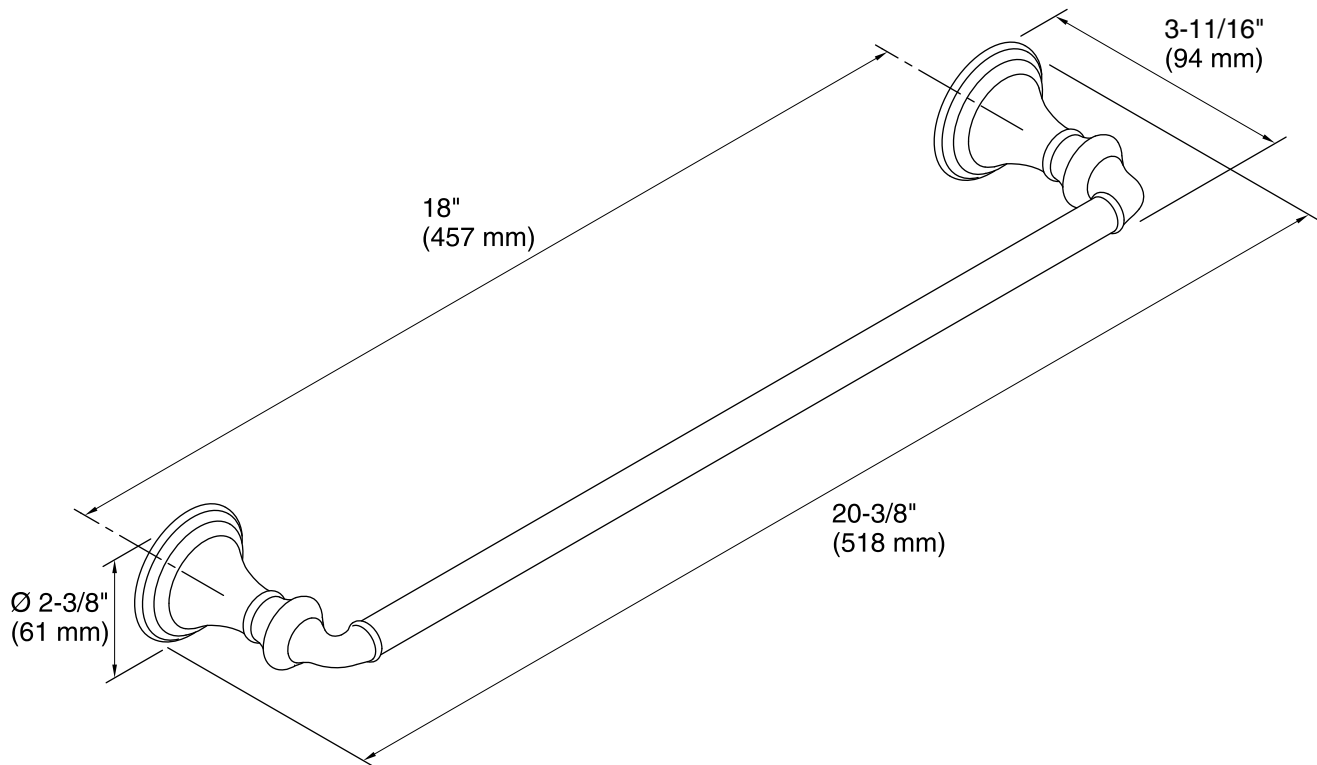

Technical Information

All product dimensions are nominal.

Notes

Install this product according to the installation guide.

CAUTION: Risk of personal injury. Do not install these products in any area where they are likely to be used inadvertently as a grab bar or support bar. These products are not designed or intended for use as a grab bar or support bar.