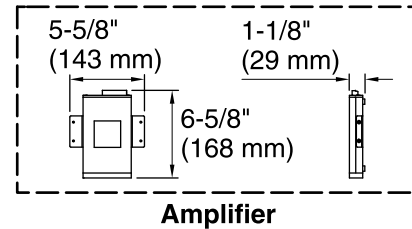

THE BOLD LOOK
OF **KOHLER**®

Underscore® Rectangle

5' VibrAcoustic® BubbleMassage™ Bath

K-1167-GVB

No change in measurement if connected with drain illustrated. (K-7272)

Control Access
30" (762 mm) W
x 15" (381 mm) H
Min

Technical Information

All product dimensions are nominal.

Installation:	Drop-in, Under-mount
Drain location:	End
Basin area, bottom:	42-3/8" x 20" (1076 mm x 508 mm)
Basin area, top:	54-3/8" x 24-5/16" (1381 mm x 618 mm)
Weight:	106 lbs (48.1 kg)
Minimum floor load:	50 lbs/ft ² (244.1 kg/m ²)
Water depth:	15-1/16" (383 mm)
Water capacity:	59.8 gal (226.4 L)
Cutout:	Drop-in, 59-1/2" x 28-1/2" (1511 mm x 724 mm)