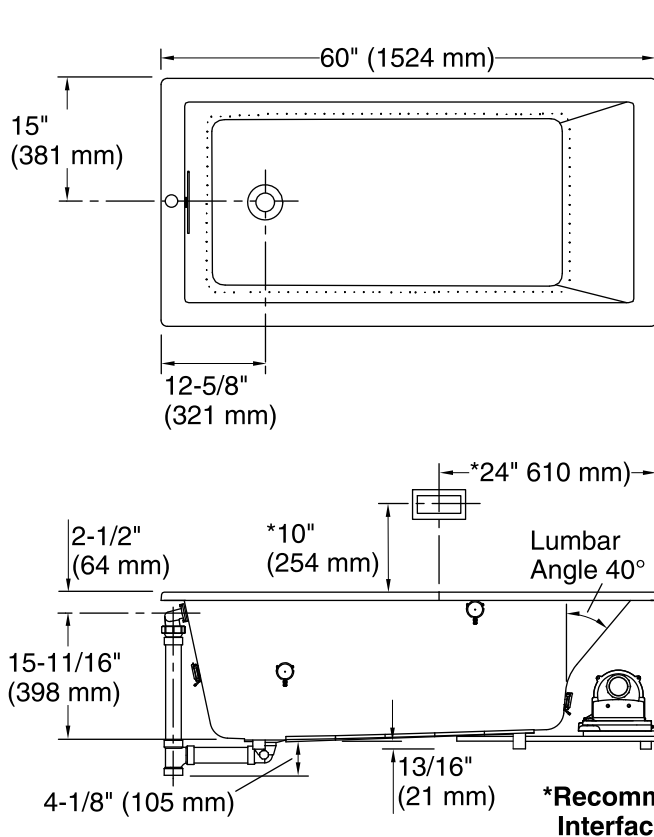

THE BOLD LOOK
OF **KOHLER**®

Underscore® Rectangle

5' VibrAcoustic® BubbleMassage™ Bath

K-1167-GVB

No change in measurement if connected with drain illustrated. (K-7272)

Control Access
30" (762 mm) W
x 15" (381 mm) H
Min

Technical Information

All product dimensions are nominal.

Installation:	Drop-in, Under-mount
Drain location:	End
Basin area, bottom:	42-3/8" x 20" (1076 mm x 508 mm)
Basin area, top:	54-3/8" x 24-5/16" (1381 mm x 618 mm)
Weight:	106 lbs (48.1 kg)
Minimum floor load:	50 lbs/ft ² (244.1 kg/m ²)
Water depth:	15-1/16" (383 mm)
Water capacity:	59.8 gal (226.4 L)
Cutout:	Drop-in, 59-1/2" x 28-1/2" (1511 mm x 724 mm)