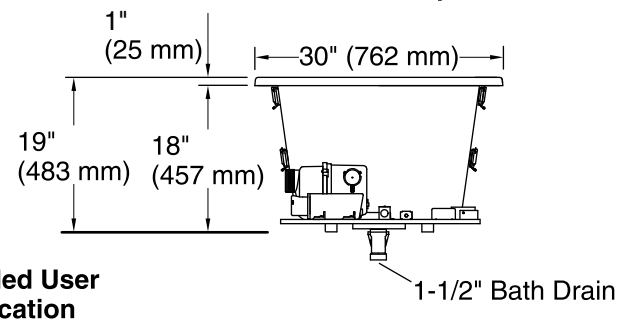

THE BOLD LOOK
OF **KOHLER**®

Underscore® Rectangle

5' VibrAcoustic® BubbleMassage™ Bath

K-1167-GVB

No change in measurement if connected with drain illustrated. (K-7272)

Control Access
30" (762 mm) W
x 15" (381 mm) H
Min

Technical Information

All product dimensions are nominal.

Installation:	Drop-in, Under-mount
Drain location:	End
Basin area, bottom:	42-3/8" x 20" (1076 mm x 508 mm)
Basin area, top:	54-3/8" x 24-5/16" (1381 mm x 618 mm)
Weight:	106 lbs (48.1 kg)
Minimum floor load:	50 lbs/ft ² (244.1 kg/m ²)
Water depth:	15-1/16" (383 mm)
Water capacity:	59.8 gal (226.4 L)
Cutout:	Drop-in, 59-1/2" x 28-1/2" (1511 mm x 724 mm)