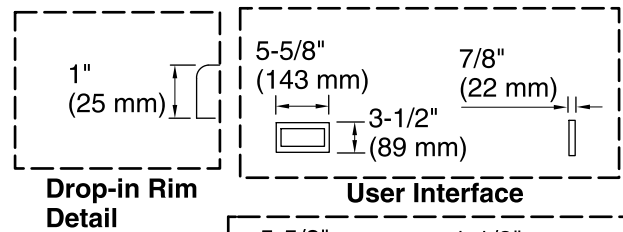

THE BOLD LOOK
OF **KOHLER**®

Underscore® Rectangle

5' VibrAcoustic® BubbleMassage™ Bath

K-1167-GVB

No change in measurement if connected with drain illustrated. (K-7272)

Control Access
30" (762 mm) W
x 15" (381 mm) H
Min

Technical Information

All product dimensions are nominal.

Installation:	Drop-in, Under-mount
Drain location:	End
Basin area, bottom:	42-3/8" x 20" (1076 mm x 508 mm)
Basin area, top:	54-3/8" x 24-5/16" (1381 mm x 618 mm)
Weight:	106 lbs (48.1 kg)
Minimum floor load:	50 lbs/ft ² (244.1 kg/m ²)
Water depth:	15-1/16" (383 mm)
Water capacity:	59.8 gal (226.4 L)
Cutout:	Drop-in, 59-1/2" x 28-1/2" (1511 mm x 724 mm)