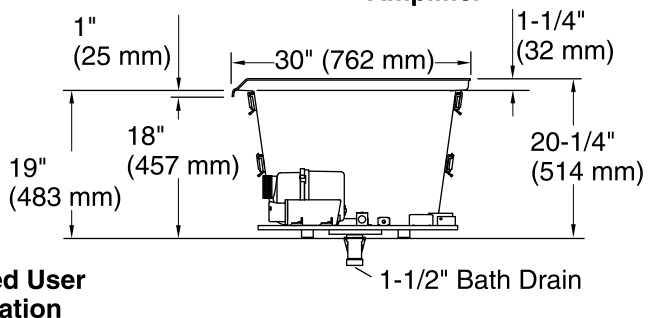

THE BOLD LOOK
OF **KOHLER**®

Underscore® Rectangle 5' VibrAcoustic® BubbleMassage™ Bath K-1167-GVL

No change in measurement if connected with drain illustrated. (K-7272)

Control Access
30" (762 mm) W
x 15" (381 mm) H
Min

All product dimensions are nominal.

- Installation: 3-Wall Alcove
- Drain location: Left
- Basin area, bottom: 42-3/8" x 20" (1076 mm x 508 mm)
- Basin area, top: 54-3/8" x 24-5/16" (1381 mm x 618 mm)
- Weight: 110 lbs (49.9 kg)
- Minimum floor load: 50 lbs/ft² (244.1 kg/m²)
- Water depth: 15-1/16" (383 mm)
- Water capacity: 59.8 gal (226.4 L)
- Electrical component rating: Blower: 120 V, 10 A, 60 Hz, 300 W
Amplifier: 120 V, 1.1 A, 50/60 Hz
- Amplifier channels: 2 at 15 W per channel
2 at 30 W per channel
- Blower speed: Variable
- Minimum flat for door: 2-1/2" (63 mm)