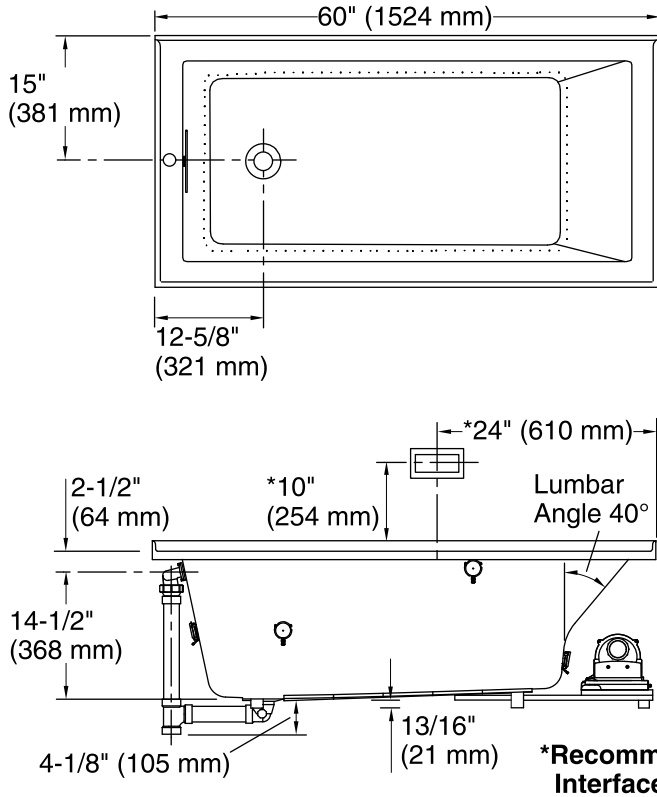

THE BOLD LOOK
OF **KOHLER**®

Underscore® Rectangle 5' VibrAcoustic® BubbleMassage™ Bath K-1167-GVL

No change in measurement if connected with drain illustrated. (K-7272)

Control Access
30" (762 mm) W
x 15" (381 mm) H
Min

All product dimensions are nominal.

- Installation: 3-Wall Alcove
- Drain location: Left
- Basin area, bottom: 42-3/8" x 20" (1076 mm x 508 mm)
- Basin area, top: 54-3/8" x 24-5/16" (1381 mm x 618 mm)
- Weight: 110 lbs (49.9 kg)
- Minimum floor load: 50 lbs/ft² (244.1 kg/m²)
- Water depth: 15-1/16" (383 mm)
- Water capacity: 59.8 gal (226.4 L)
- Electrical component rating: Blower: 120 V, 10 A, 60 Hz, 300 W
Amplifier: 120 V, 1.1 A, 50/60 Hz
- Amplifier channels: 2 at 15 W per channel
2 at 30 W per channel
- Blower speed: Variable
- Minimum flat for door: 2-1/2" (63 mm)