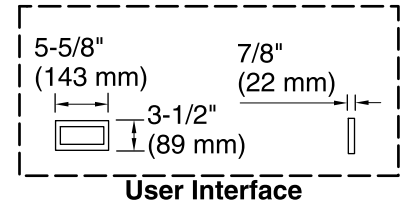

THE BOLD LOOK
OF **KOHLER**®

Underscore® Rectangle 5' VibrAcoustic® BubbleMassage™ Bath K-1167-GVL

No change in measurement if connected with drain illustrated. (K-7272)

Control Access
30" (762 mm) W
x 15" (381 mm) H
Min

All product dimensions are nominal.

- Installation: 3-Wall Alcove
- Drain location: Left
- Basin area, bottom: 42-3/8" x 20" (1076 mm x 508 mm)
- Basin area, top: 54-3/8" x 24-5/16" (1381 mm x 618 mm)
- Weight: 110 lbs (49.9 kg)
- Minimum floor load: 50 lbs/ft² (244.1 kg/m²)
- Water depth: 15-1/16" (383 mm)
- Water capacity: 59.8 gal (226.4 L)
- Electrical component rating: Blower: 120 V, 10 A, 60 Hz, 300 W
Amplifier: 120 V, 1.1 A, 50/60 Hz
- Amplifier channels: 2 at 15 W per channel
2 at 30 W per channel
- Blower speed: Variable
- Minimum flat for door: 2-1/2" (63 mm)