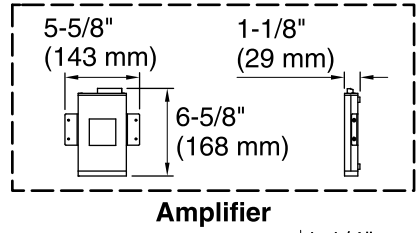

THE BOLD LOOK
OF **KOHLER**®

Underscore® Rectangle 5' VibrAcoustic® BubbleMassage™ Bath K-1167-GVL

No change in measurement if connected with drain illustrated. (K-7272)

Control Access
30" (762 mm) W
x 15" (381 mm) H
Min

All product dimensions are nominal.

- Installation: 3-Wall Alcove
- Drain location: Left
- Basin area, bottom: 42-3/8" x 20" (1076 mm x 508 mm)
- Basin area, top: 54-3/8" x 24-5/16" (1381 mm x 618 mm)
- Weight: 110 lbs (49.9 kg)
- Minimum floor load: 50 lbs/ft² (244.1 kg/m²)
- Water depth: 15-1/16" (383 mm)
- Water capacity: 59.8 gal (226.4 L)
- Electrical component rating: Blower: 120 V, 10 A, 60 Hz, 300 W
Amplifier: 120 V, 1.1 A, 50/60 Hz
- Amplifier channels: 2 at 15 W per channel
2 at 30 W per channel
- Blower speed: Variable
- Minimum flat for door: 2-1/2" (63 mm)