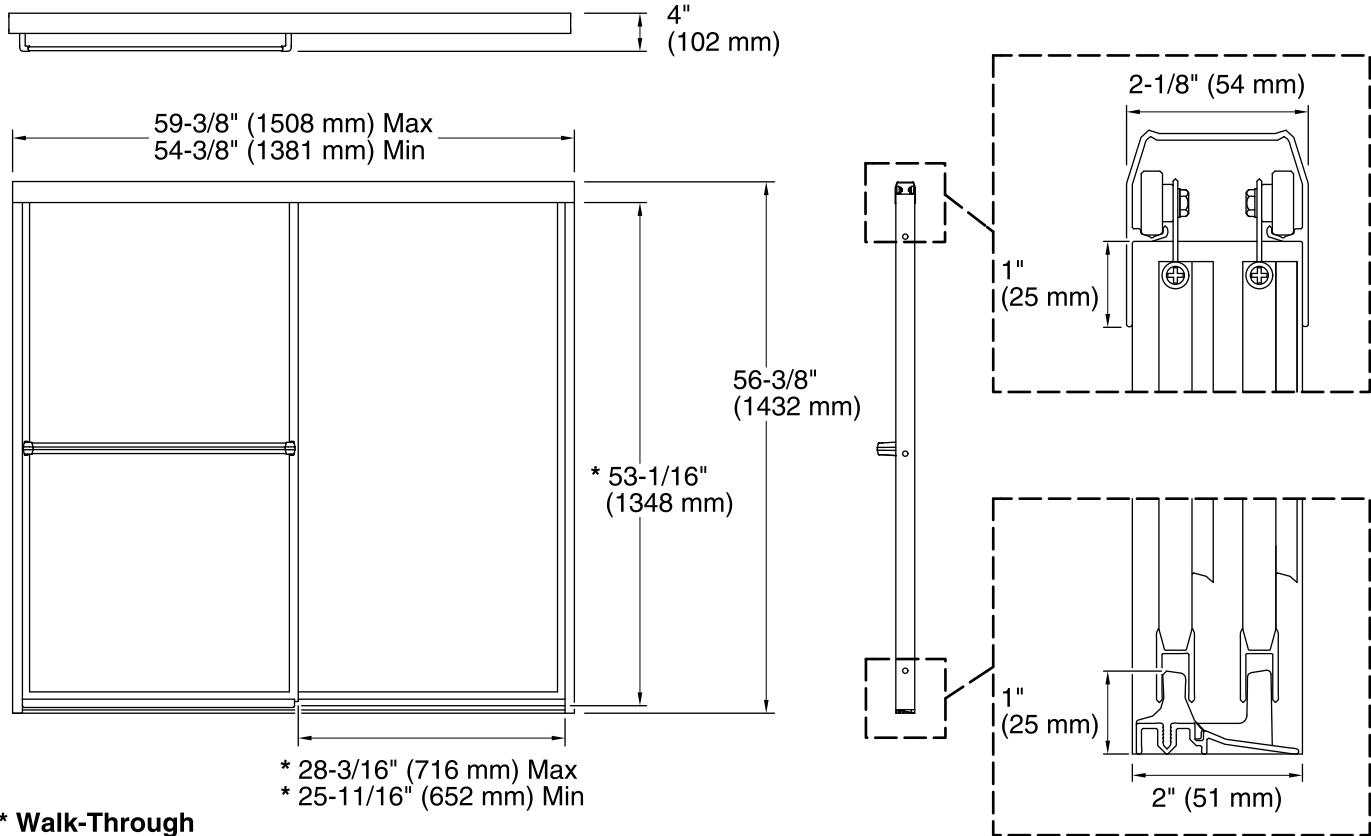

**Features**

- Featuring ComforTrack™ Technology – a cushioned bottom track – allows for easier access to the bathing/showering space
- ComforTrack™ enables you to sit, lean or kneel on the bottom track of the door to easily bathe children or clean the showering/bathing space
- 3/16" thick glass available in Clear, Pebbled, Frosted, and Templar

Additional included component/s: Hardware Kit.

**Codes/Standards**

None Applicable

See website for detailed warranty information.

**Technical Information**

All product dimensions are nominal.

- Frame material: Aluminum
- Opening style: Sliding/Bypass
- Opening Width - Min: 54-3/8" (1381 mm)
- Opening Width - Max: 59-3/8" (1508 mm)
- Walk-through - Min: 25-11/16" (652 mm)
- Walk-through - Max: 28-3/16" (716 mm)
- Glass thickness: 3/16" (5 mm)