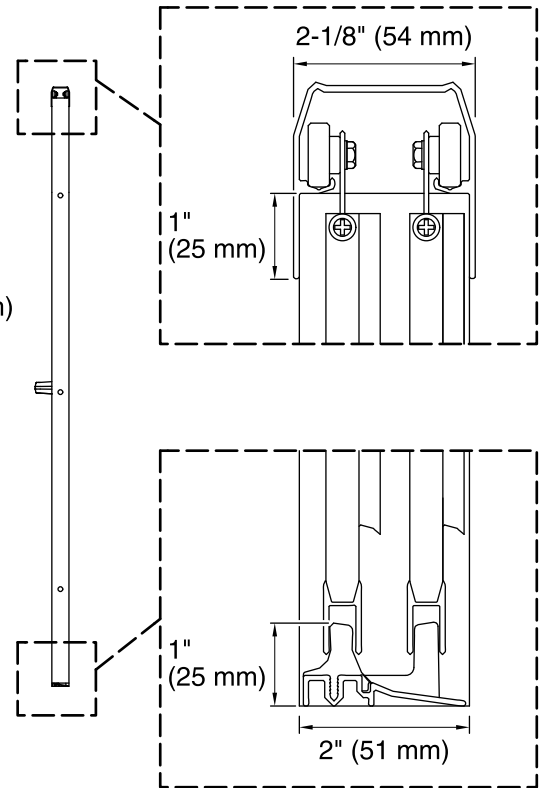

Features

- Featuring ComforTrack™ Technology – a cushioned bottom track – allows for easier access to the bathing/showering space
- ComforTrack™ enables you to sit, lean or kneel on the bottom track of the door to easily bathe children or clean the showering/bathing space
- 3/16" thick glass available in Clear, Pebbled, Frosted, and Templar

Additional included component/s: Hardware Kit.

Codes/Standards

ANSI Z97.1 (Tempered Glass)
CPSC 16CFR 1201 Cat II

See website for detailed warranty information.

* 28-3/16" (716 mm) Max
* 25-11/16" (652 mm) Min

* Walk-Through

Technical Information

All product dimensions are nominal.

- Frame material: Aluminum
- Opening style: Sliding/Bypass
- Opening Width - Min: 54-3/8" (1381 mm)
- Opening Width - Max: 59-3/8" (1508 mm)
- Walk-through - Min: 25-11/16" (652 mm)
- Walk-through - Max: 28-3/16" (716 mm)
- Glass thickness: 3/16" (5 mm)