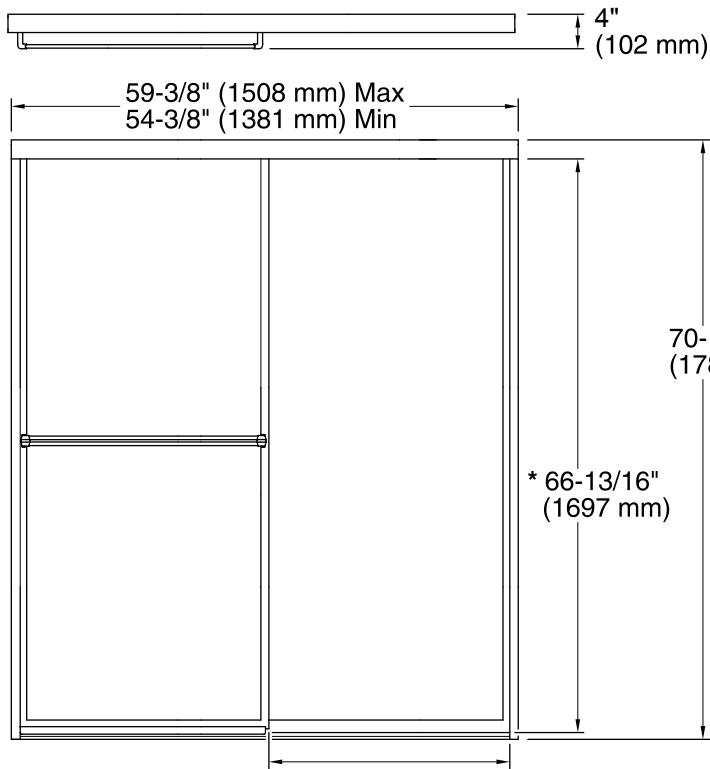

Features

- Featuring ComforTrack™ Technology – a cushioned bottom track – allows for easier access to the bathing/showering space
- ComforTrack™ enables you to sit, lean or kneel on the bottom track of the door to easily bathe children or clean the showering/bathing space
- 3/16" thick glass available in Clear, Pebbled, Frosted, and Templar

Additional included component/s: Hardware Kit.

Codes/Standards

ANSI Z97.1 (Tempered Glass)
CPSC 16CFR 1201 Cat II

See website for detailed warranty information.

* 28-3/16" (716 mm) Max
* 25-11/16" (652 mm) Min

* Walk-Through

Technical Information

All product dimensions are nominal.

- Frame material: Aluminum
- Opening style: Sliding/Bypass
- Opening Width - Min: 54-3/8" (1381 mm)
- Opening Width - Max: 59-3/8" (1508 mm)
- Walk-through - Min: 25-11/16" (652 mm)
- Walk-through - Max: 28-3/16" (716 mm)
- Glass thickness: 3/16" (5 mm)