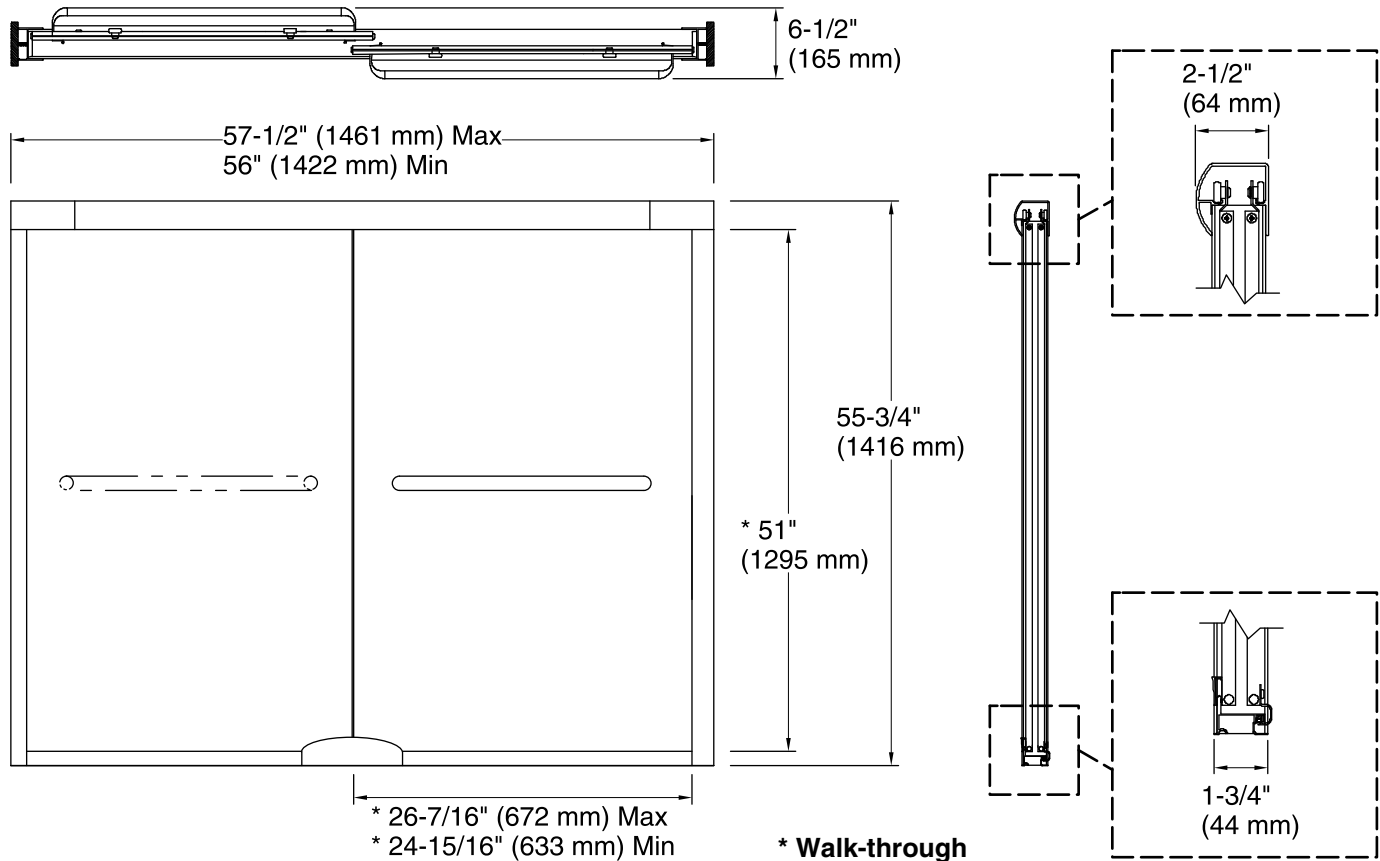

Technical Information

All product dimensions are nominal.

Installation type: For bath installation

Opening Width - Min: 56" (1422 mm)

Opening Width - Max: 57-1/2" (1461 mm)

Walk-through - Min: 24-15/16" (633 mm)

Walk-through - Max: 26-7/16" (672 mm)

Glass thickness: 1/4" (6 mm)

Notes

Install this product according to the installation guide.