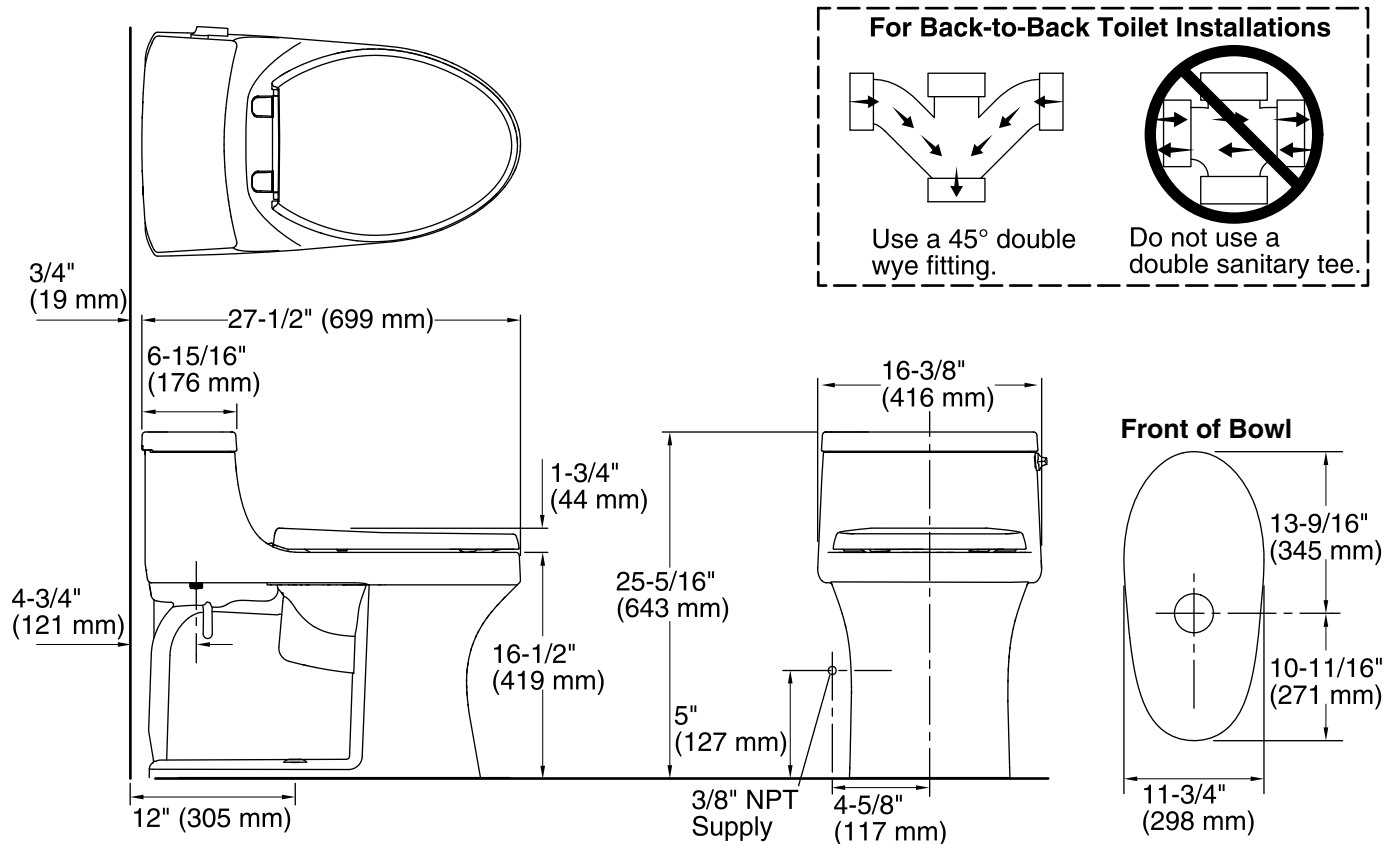

Features

- One-piece toilets integrate the tank and bowl into a seamless, easy to clean design.
- Compact elongated bowl offers added comfort while occupying the same space as a round-front bowl.
- Concealed trapway facilitates easy cleaning and enhances design.
- Comfort Height® feature offers chair-height seating that makes sitting down and standing up easier for most adults.
- 1.28 gallons per flush (gpf).
- 2-1/8-inch glazed trapway.
- Standard right-hand Polished Chrome trip lever included.
- Reveal™ Quiet-Close™ seat with Quick-Release™ functionality allows seat to close quietly and quickly unlatch from the toilet for easy removal and convenient cleaning.
- Supply line not included.

Installation

- Standard 12-inch rough-in.

Water Conservation & Rebates

- WaterSense® toilets meet strict EPA flushing guidelines, including using at least 20 percent less water than 1.6-gallon toilets.
- Eligible for consumer rebates in some municipalities.

Color	Code	Description
	0	White
	96	Biscuit
	47	Almond

Technical Information

All product dimensions are nominal.

Toilet type:	One-piece
Bowl shape:	Compact Elongated front
Flush type:	Class Five
Seat hinge type:	Quick-Attach®, Quiet-Close™
Trap passageway:	2-1/8" (54 mm)
Water Consumption	
Full:	1.28 gpf (4.8 lpf)
Water surface size:	10-3/4" x 7-1/2" (273 mm x 191 mm)
Rim to water surface:	5-3/8" (137 mm)
Rough-in:	12" (305 mm)
Seat-mounting holes:	5-1/2" (140 mm)