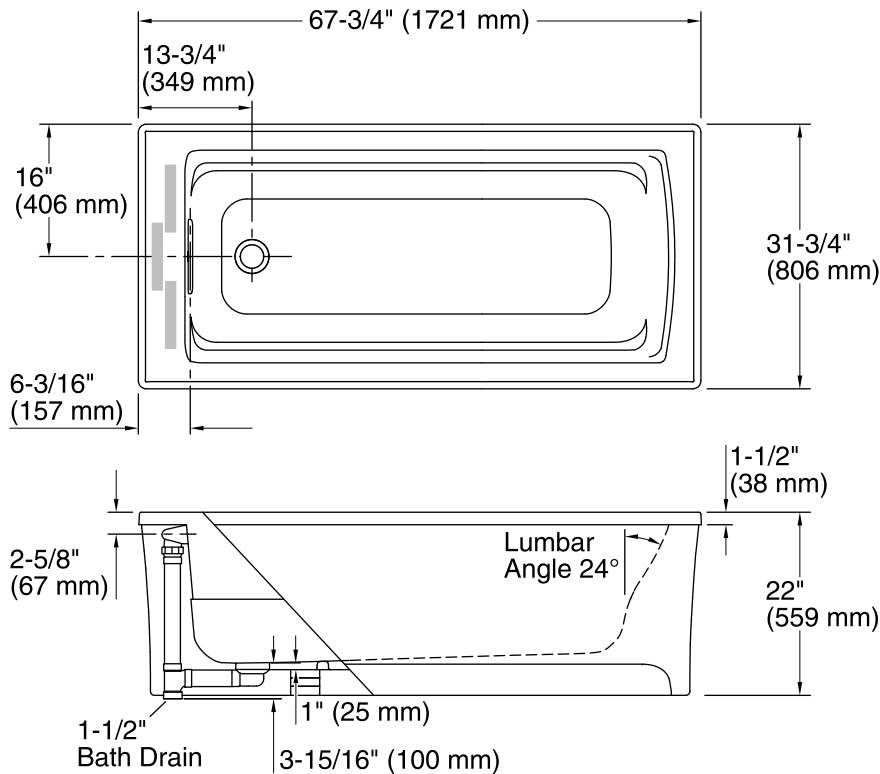

Features

- End drain.
- Two-piece design.
- Integral lumbar support and armrests for comfort.
- Slotted overflow for maximum bathing depth
- Bask® heated surface creates spa-like relaxation with soothing warmth on your back, shoulders, and neck.
- Textured bottom surface.
- 67-3/4" (1568 mm) x 31-3/4" (806 mm) x 22" (559 mm)

No change in measurements if connected with drain illustrated. (K-7272)

█ Faucet area.

**Faucet Hole Locations
(For KOHLER® Brand Only)**

Required Electrical Service

One dedicated circuit required, protected with Class A Ground-Fault Circuit-Interrupter (GFCI) or Residual Current Device (RCD).

Heated Surface: 120 V, 15 A, 50/60 Hz

Technical Information

All product dimensions are nominal.

Installation:	Freestanding
Drain location:	End
Basin area, bottom:	51-1/16" x 19-11/16" (1297 mm x 500 mm)
Basin area, top:	58-9/16" x 25-5/16" (1487 mm x 643 mm)
Weight:	95 lbs (43.1 kg)
Minimum floor load:	43.8 lbs/ft ² (213.9 kg/m ²)
Water depth:	15-1/16" (383 mm)
Water capacity:	65 gal (246.1 L)
Template:	Footprint, 1265461, not required, not included
Electrical component rating:	Heated Surface: 120 V, 1.1 A, 60 Hz, 65 W

Notes

Measure your actual product for rough-in details.

Install this product according to the installation instructions.

The hot water supply should be 70% of the capacity of the bath or greater. Installations will vary.