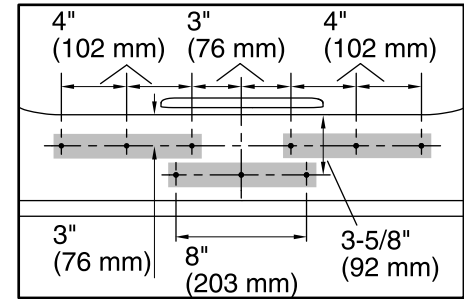

No change in measurements if connected with drain illustrated. (K-7272)

█ Faucet area.

**Faucet Hole Locations
(For KOHLER® Brand Only)**