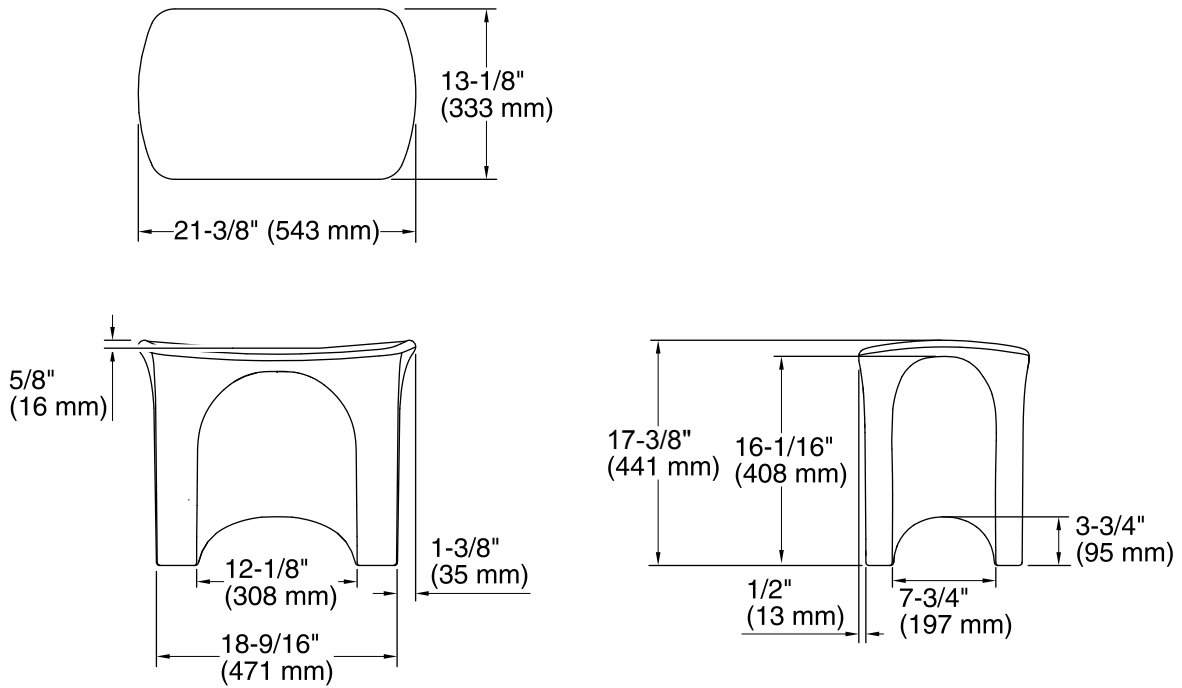

Features

- Integrated handles provide versatility inside and outside of the shower.
- Smooth, sleek design makes cleaning easy.
- Comfortable height and ample seating area provide stability.
- Sized to fit perfectly in any showering space.
- 21-7/8" (533 mm) x 17-3/8" (441 mm) x 13-1/8" (333 mm)

Color Code Description

	0	White
	96	Biscuit

Technical Information

All product dimensions are nominal.

Weight: 11.3 lbs (5.1 kg)