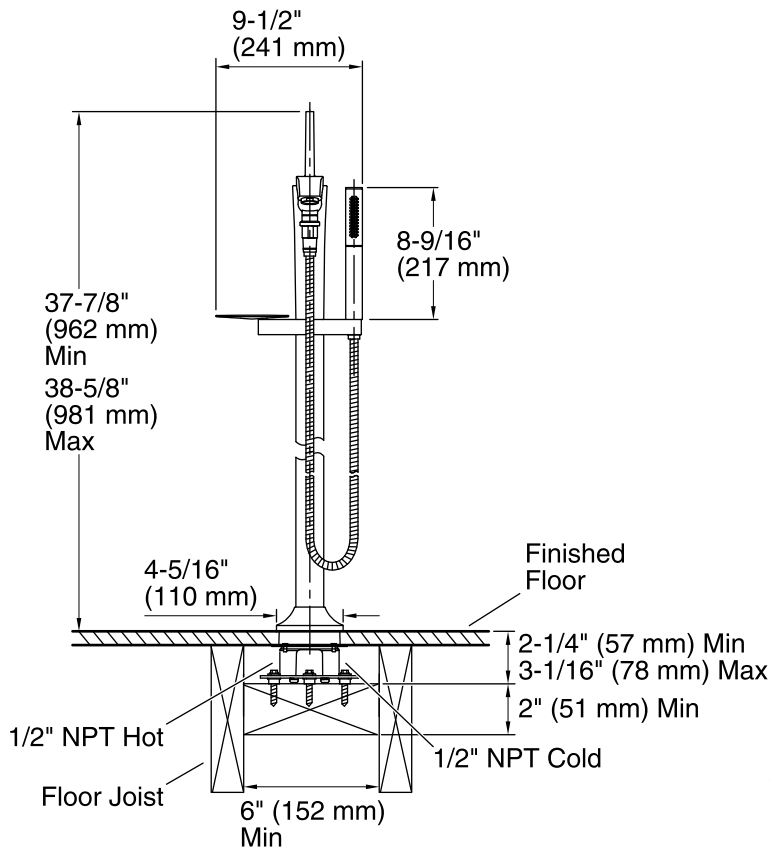

Technical Information

All product dimensions are nominal.

Valve body: Composite

Spout:

Spout reach: 9-5/16" (236 mm)

Faucet:

Flow rate: 7 gal/min (26.5 l/min)

Pressure: 45 psi (3.1 bar)

Handshower:

Rated maximum flow: 2 gal/min (7.6 l/min)

Notes

Install this product according to the installation guide.

Adequate floor support is required. The wood support must be a minimum of 2" (51 mm) thick by 6" (152 mm) wide. 2x6 lumber is NOT adequate for this application.

Concrete can be used as the floor support.

Requires 3/16" masonry drill bit and six 1/4" x 1-3/4" concrete screws, not included.