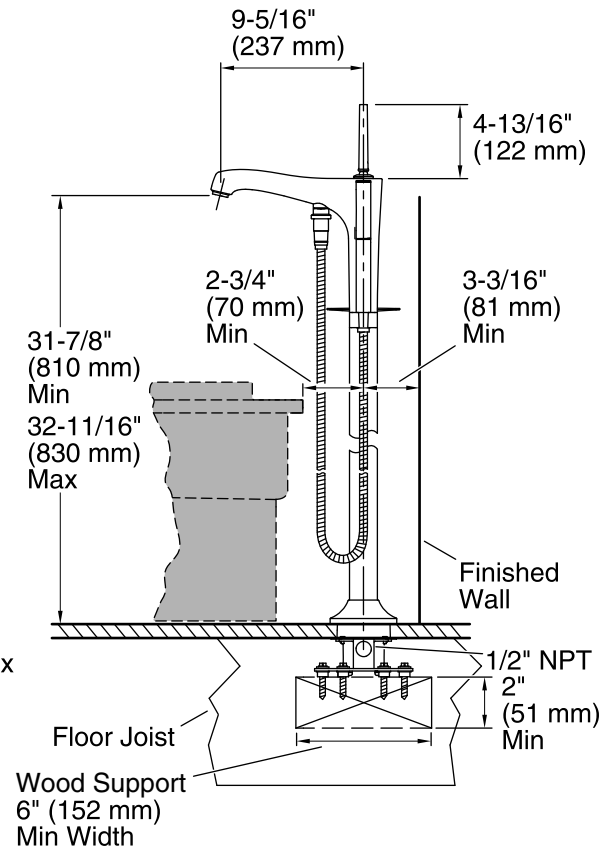

Technical Information

All product dimensions are nominal.

Valve body: Composite

Spout:

Spout reach: 9-5/16" (236 mm)

Faucet:

Flow rate: 7 gal/min (26.5 l/min)

Pressure: 45 psi (3.1 bar)

Handshower:

Rated maximum flow: 2 gal/min (7.6 l/min)

Notes

Install this product according to the installation guide.

Adequate floor support is required. The wood support must be a minimum of 2" (51 mm) thick by 6" (152 mm) wide. 2x6 lumber is NOT adequate for this application.

Concrete can be used as the floor support.

Requires 3/16" masonry drill bit and six 1/4" x 1-3/4" concrete screws, not included.