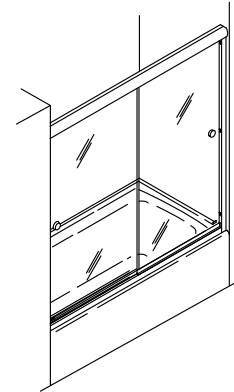

Features

- Frameless design highlights showering area.
- Frameless, 1/4" (6 mm) thick tempered glass.
- Center-guided mechanism for smooth, quiet sliding action and easy cleaning.
- Reversible top track offers multiple aesthetic options.
- CleanCoat® technology creates a barrier between the water and glass to help keep your shower door looking new.
- Wide variety of finishes and glass patterns.
- Contemporary round handles complete the look of this door.

Material

- Anodized aluminum prevents rusting or corrosion.
- Tempered glass ensures maximum safety and durability.

Installation

- Out-of-plumb adjustability allows for simpler installation.
- Can be installed to open to the left or right.

Components

Additional included component/s: Hardware kit.

Codes/Standards

ANSI Z97.1 (Tempered Glass)
CPSC 16CFR 1201

STERLING® Warranty - Bath and Shower Doors

See website for detailed warranty information.

Available Color/Finishes

Color tiles intended for reference only.

Color Code Description

	S	Silver
	N	Nickel