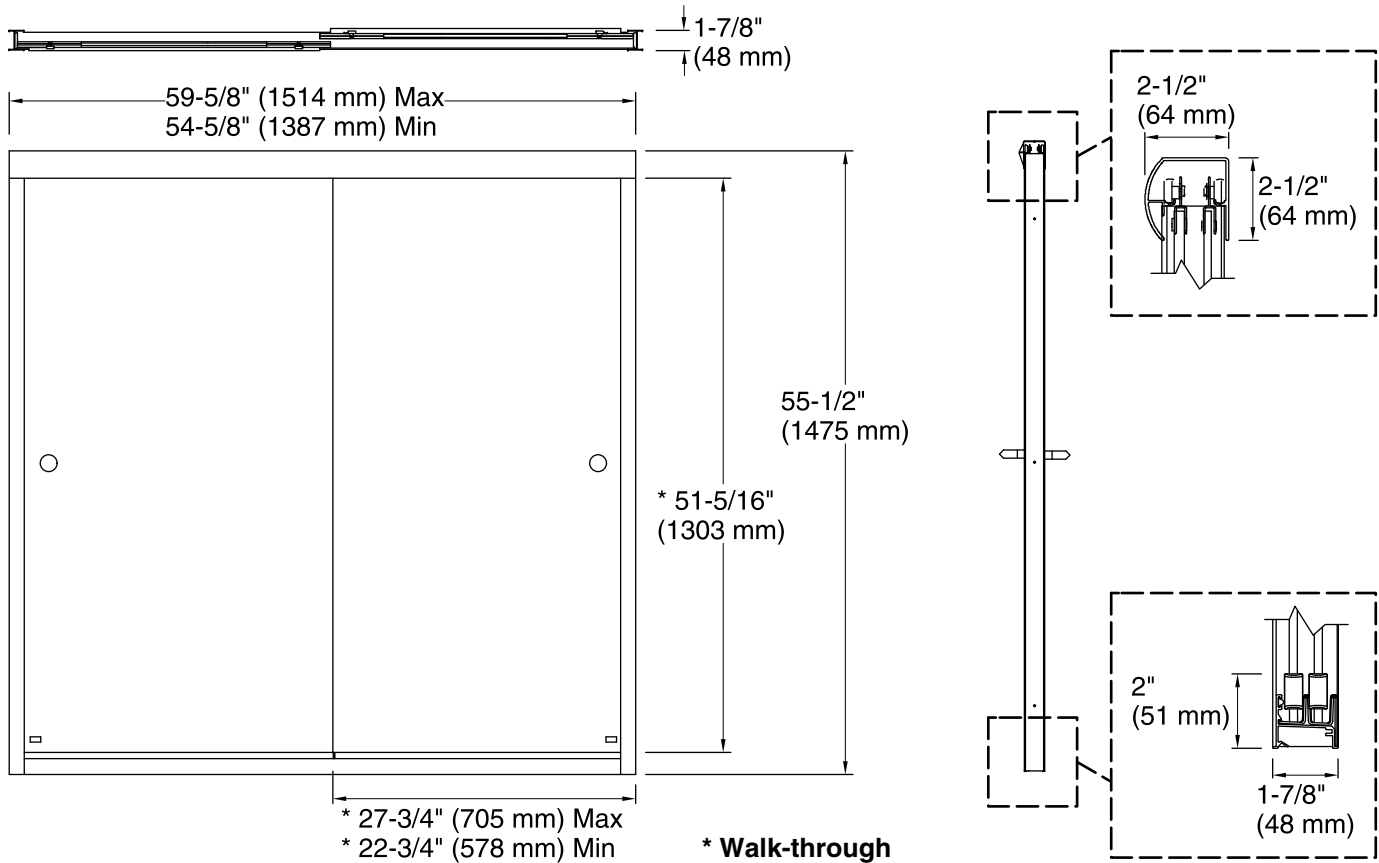

Features

- Frameless design highlights showering area.
- Frameless, 1/4" (6 mm) thick tempered glass.
- Center-guided mechanism for smooth, quiet sliding action and easy cleaning.
- Reversible top track offers multiple aesthetic options.
- CleanCoat® technology creates a barrier between the water and glass to help keep your shower door looking new.
- Wide variety of finishes and glass patterns.
- Contemporary round handles complete the look of this door.

Material

- Anodized aluminum prevents rusting or corrosion.
- Tempered glass ensures maximum safety and durability.

Installation

- Out-of-plumb adjustability allows for simpler installation.
- Can be installed to open to the left or right.

Components

Additional included component/s: Hardware kit.

Codes/Standards

ANSI Z97.1 (Tempered Glass)
CPSC 16CFR 1201

STERLING® Warranty - Bath and Shower Doors

See website for detailed warranty information.

Available Color/Finishes

Color tiles intended for reference only.

Color Code Description

	S	Silver
	N	Nickel

Technical Information

All product dimensions are nominal.
 Installation type: For bath installation
 Opening Width - Min: 54-5/8" (1387 mm)
 Opening Width - Max: 59-5/8" (1514 mm)
 Walk-through - Min: 22-3/4" (578 mm)
 Walk-through - Max: 27-3/4" (705 mm)
 Glass thickness: 1/4" (6 mm)